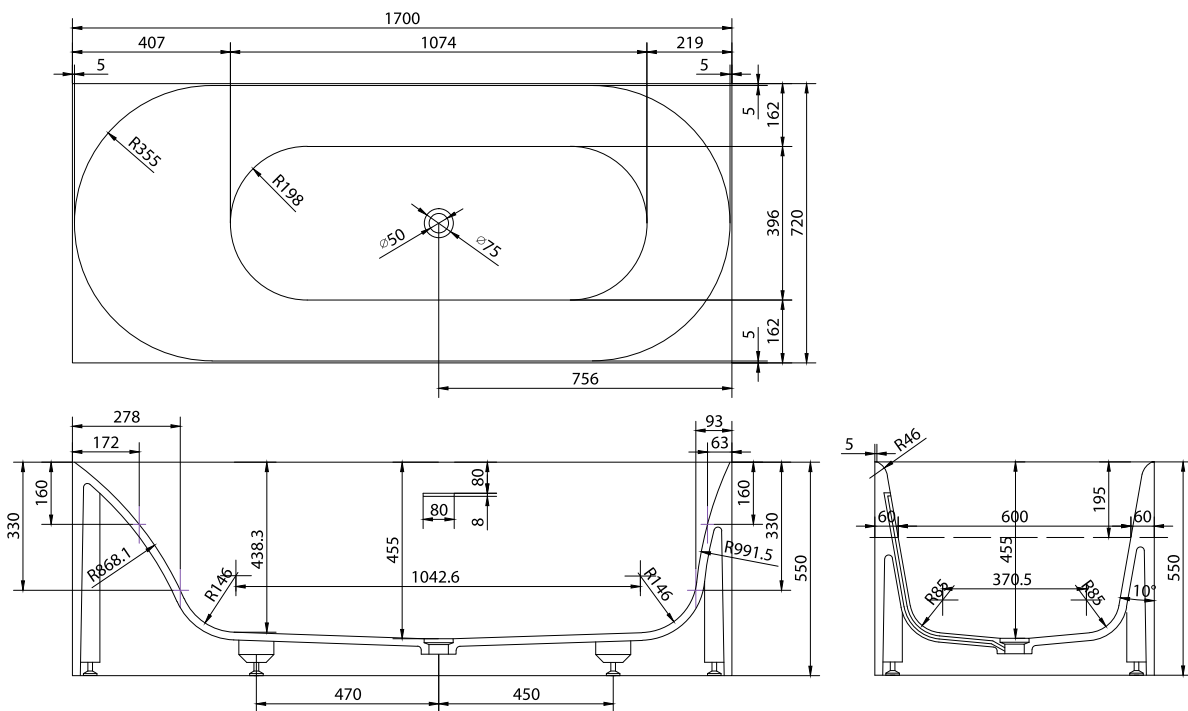

SQ1 amme

SKU: 40030034

Väri:	Mattavalkoinen Acovi®
Littraa:	260 ylivuoto
Koko K/P/S:	55cm / 170cm / 72cm
Weight:	192kg netto

SQ1 amme tiedot:

Please note that there may be a tolerance of ± 5 mm as all products are hand sanded.