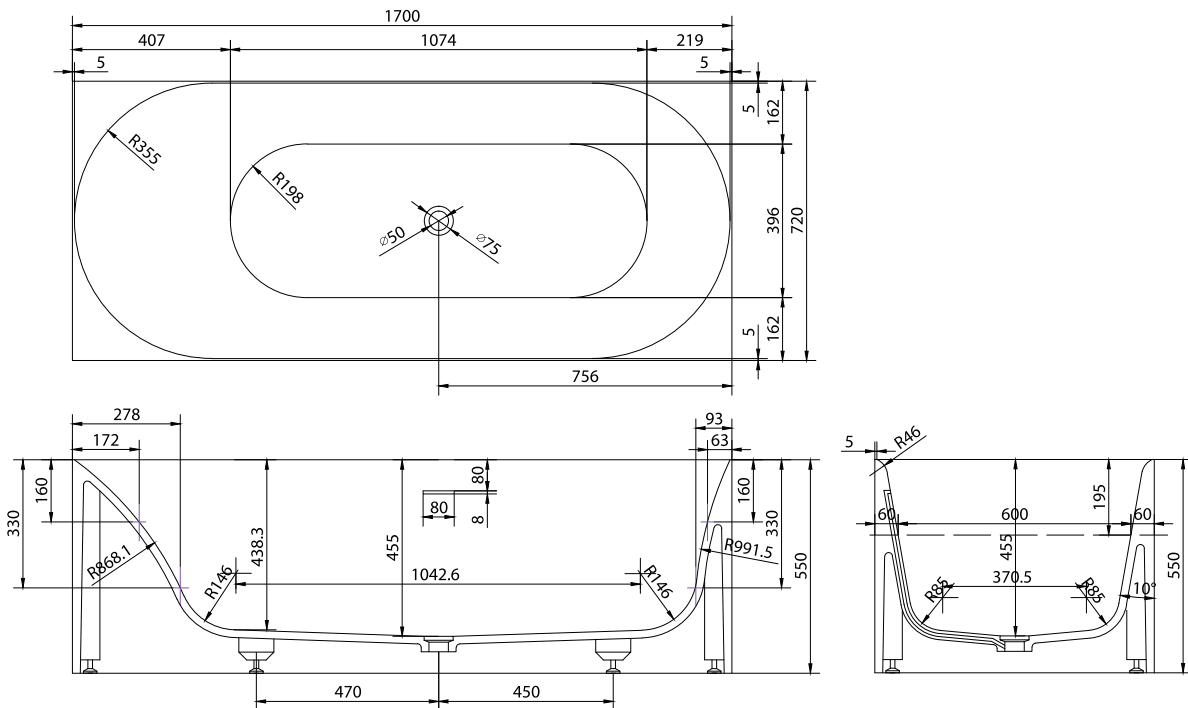

# SQ1 bathtub

SKU: 40030034

<b>Colour:</b>	Matte white
<b>Litre:</b>	260 overflow
<b>Size:</b>	55cm / 170cm / 72cm
<b>Weight:</b>	192kg netto

## SQ1 bathtub details:

Please note that there may be a tolerance of  $\pm 5$ mm as all products are hand sanded.