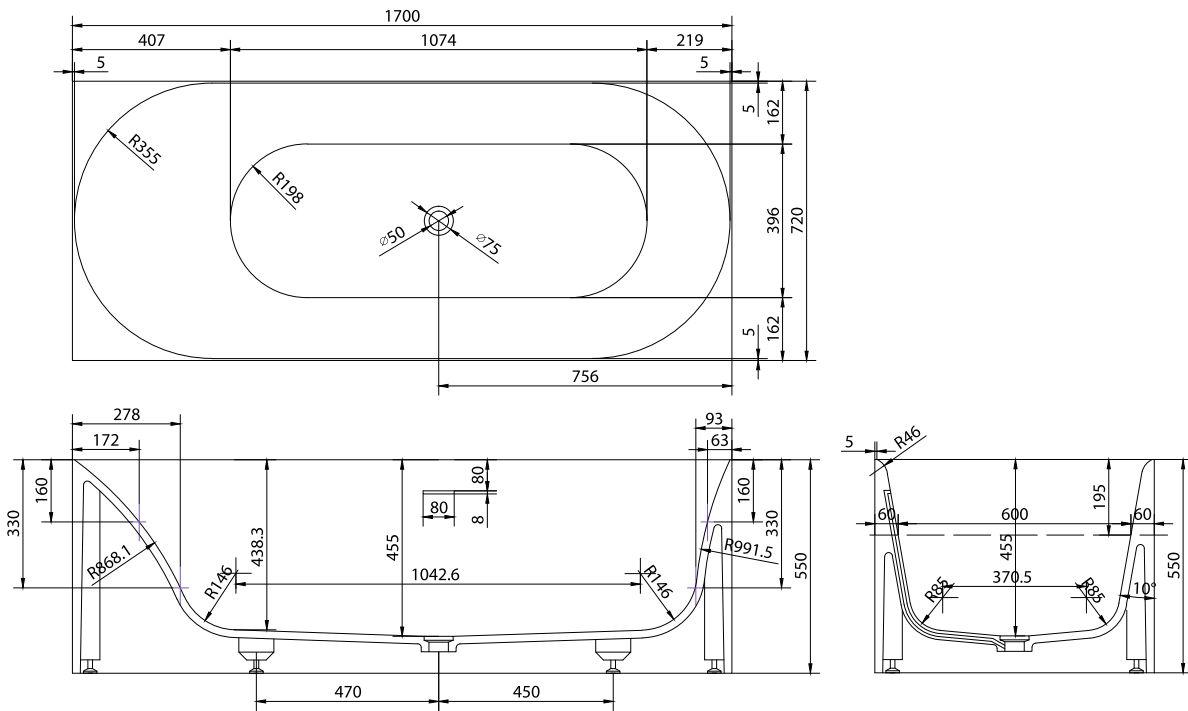

SQ1 bathtub

SKU: 40030034

Colour: Matte white
Litre: 260 overflow
Size: 55cm / 170cm / 72cm
Weight: 192kg netto

SQ1 bathtub details:

Please note that there may be a tolerance of ± 5 mm as all products are hand sanded.