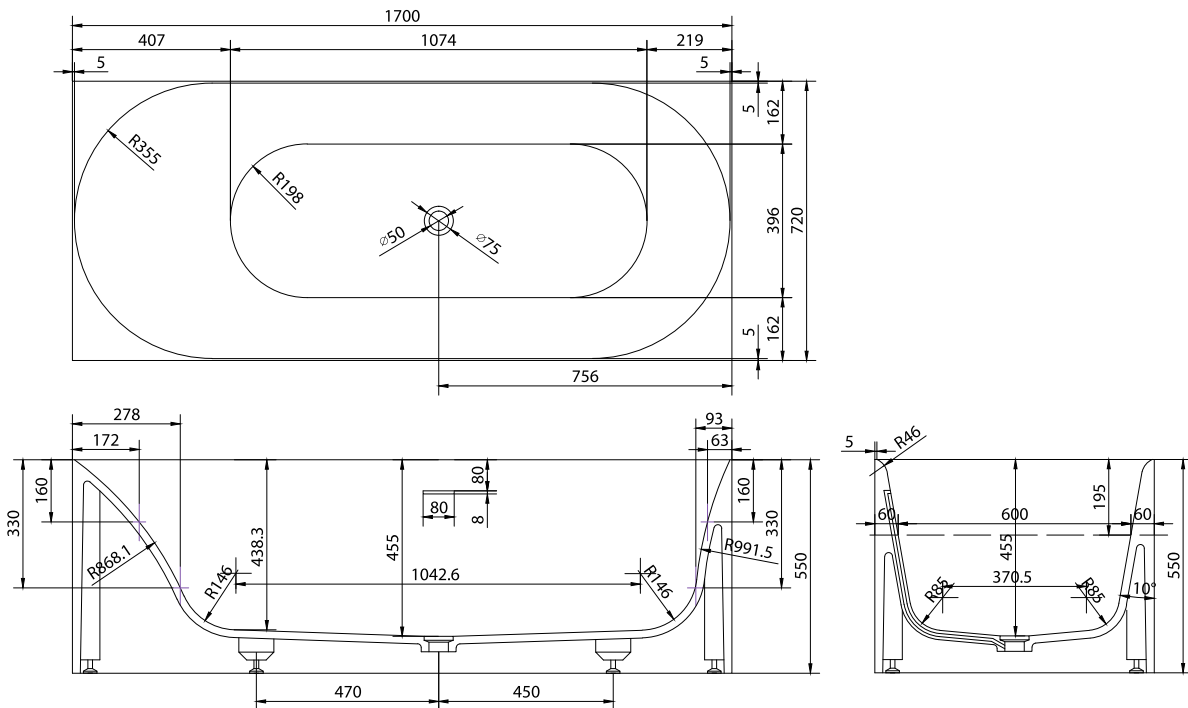

# SQ1 bathtub

SKU: 40030034

**Colour:** Matte white  
**Litre:** 260 overflow  
**Size:** 55cm / 170cm / 72cm  
**Weight:** 192kg netto

## SQ1 bathtub details:

Please note that there may be a tolerance of  $\pm 5$ mm as all products are hand sanded.