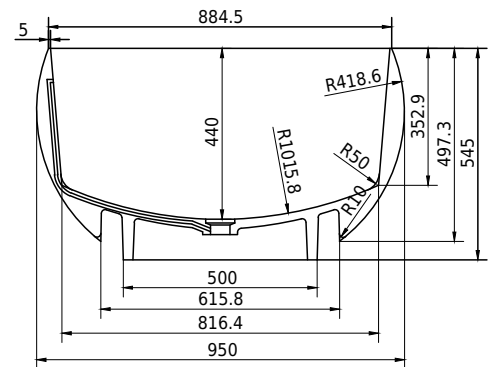

Copenhagen Bath

Roskildevej 394

DK-2610 Rødovre

VAT no.: DK32648622

Phone: 02476468850

contact@copenhagenbath.co.uk

www.copenhagenbath.co.uk

Rosenborg bathtub

SKU: 40030035

Colour:	Matte white
Litre:	340 overflow
Size H/L/D:	55cm / 170cm / 95cm
Weight:	185kg net

Rosenborg bathtub details:

Rosenborg bathtub is designed by Copenhagen Bath and is made of 100% Acovi solid surface.

Please note that there may be a tolerance of ± 5 mm as all products are hand sanded.