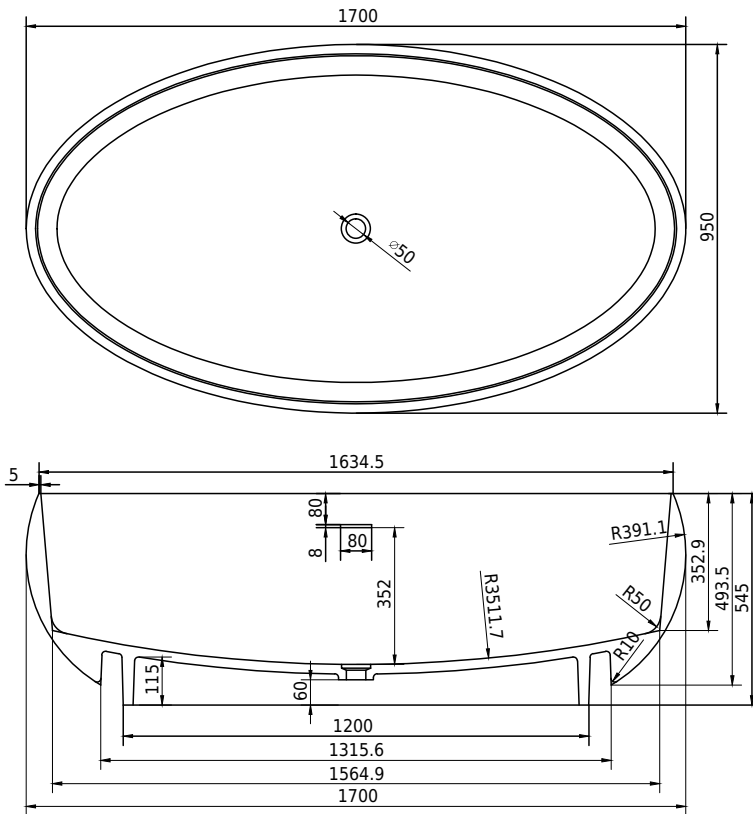

Copenhagen Bath

Roskildevej 394

DK-2610 Rødovre

VAT no.: DK32648622

Phone: 02476468850

contact@copenhagenbath.co.uk

www.copenhagenbath.co.uk

Rosenborg bathtub

SKU: 40030035

Colour:	Matte white
Litre:	340 overflow
Size H/L/D:	55cm / 170cm / 95cm
Weight:	185kg net

Rosenborg bathtub details:

Rosenborg bathtub is designed by Copenhagen Bath and is made of 100% Acovi solid surface.

Please note that there may be a tolerance of ± 5 mm as all products are hand sanded.