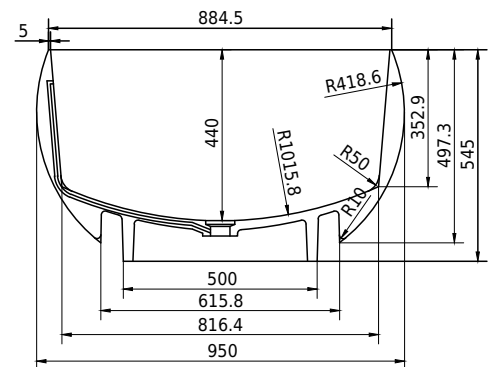

Rosenborg amme

SKU: 40030035

Väri:	Mattavalkoinen Acovi®
Littraa:	340 ylivuoto
Koko K/P/S:	55cm / 170cm / 95cm
Weight:	185kg netto

Rosenborg amme tiedot:

Please note that there may be a tolerance of ± 5 mm as all products are hand sanded.