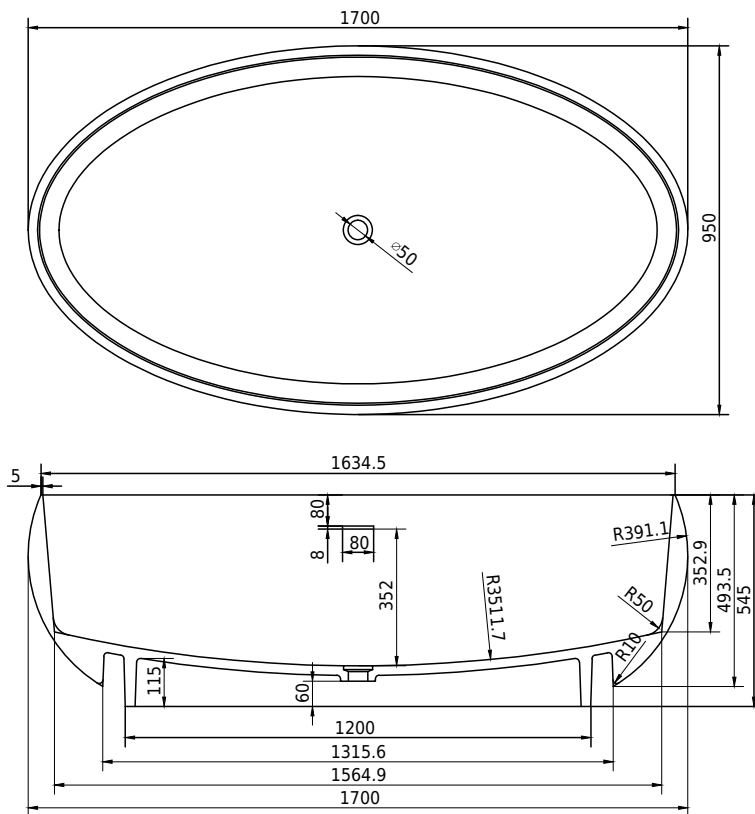

Rosenborg amme

SKU: 40030035

Väri:	Mattavalkoinen Acovi®
Littraa:	340 ylivuoto
Koko K/P/S:	55cm / 170cm / 95cm
Weight:	185kg netto

Rosenborg amme tiedot:

Please note that there may be a tolerance of ± 5 mm as all products are hand sanded.