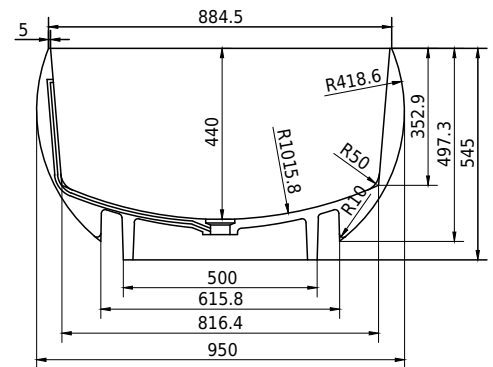

Copenhagen Bath

Bækkeskovvej
DK-2665 Vallensbæk Strand
CVR: DK32648622
Telefon: (+45) 3696 0747
contact@copenhagenbath.com
www.copenhagenbath.com

Rosenborg bathtub

SKU: 40030035

Colour: Matte white
Litre: 340 overflow
Size: 55cm / 170cm / 95cm
Weight: 185kg netto

Rosenborg bathtub details:

Please note that there may be a tolerance of ± 5 mm as all products are hand sanded.