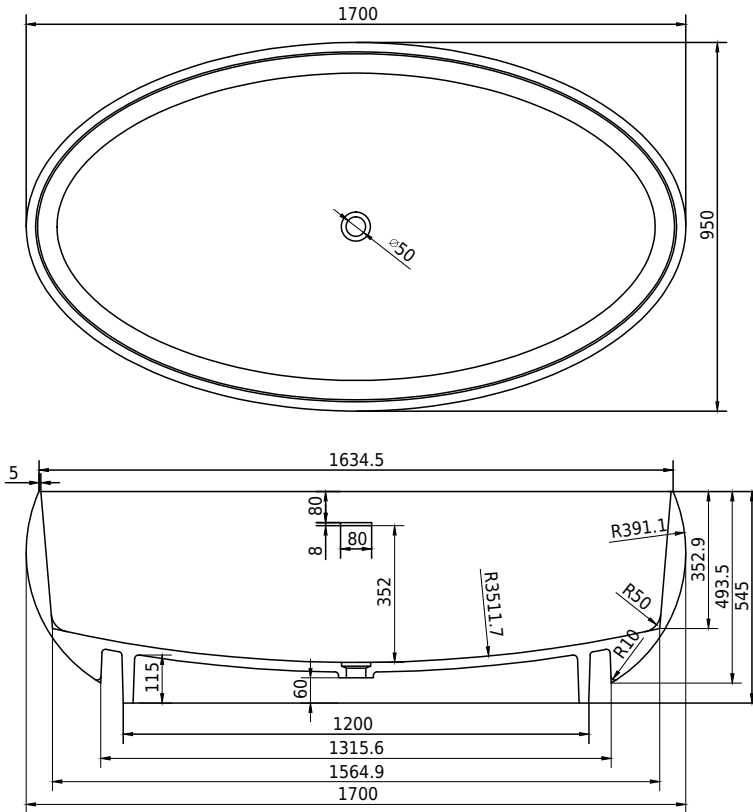

# Rosenborg bathtub

SKU: 40030035

**Colour:** Matte white  
**Litre:** 340 overflow  
**Size:** 55cm / 170cm / 95cm  
**Weight:** 185kg netto

## Rosenborg bathtub details:

Please note that there may be a tolerance of  $\pm 5$ mm as all products are hand sanded.