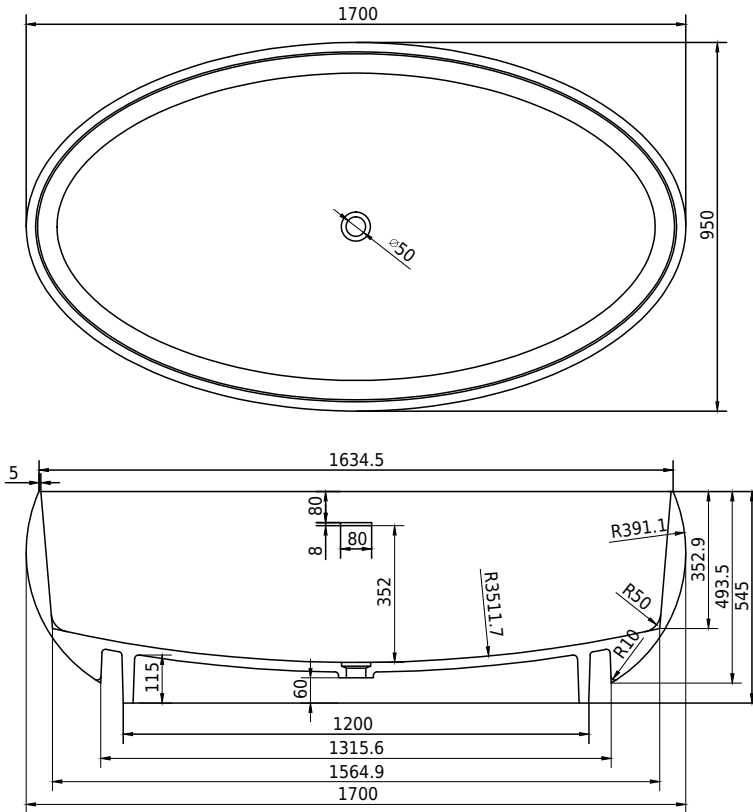

Copenhagen Bath

Bækkeskovvej
DK-2665 Vallensbæk Strand
CVR: DK32648622
Telefon: (+45) 3696 0747
contact@copenhagenbath.com
www.copenhagenbath.com

Rosenborg bathtub

SKU: 40030035

Colour: Matte white
Litre: 340 overflow
Size: 55cm / 170cm / 95cm
Weight: 185kg netto

Rosenborg bathtub details:

Please note that there may be a tolerance of ± 5 mm as all products are hand sanded.