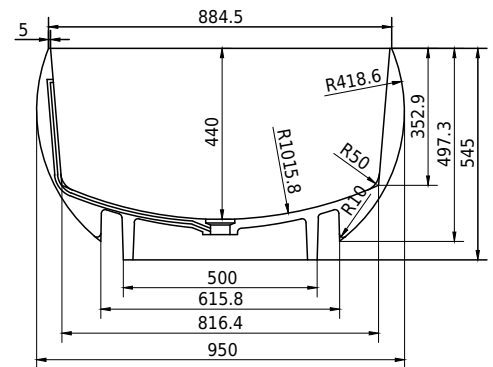

# Rosenborg bathtub

SKU: 40030035

**Colour:** Matte white  
**Litre:** 340 overflow  
**Size:** 55cm / 170cm / 95cm  
**Weight:** 185kg netto

## Rosenborg bathtub details:

Please note that there may be a tolerance of  $\pm 5$ mm as all products are hand sanded.