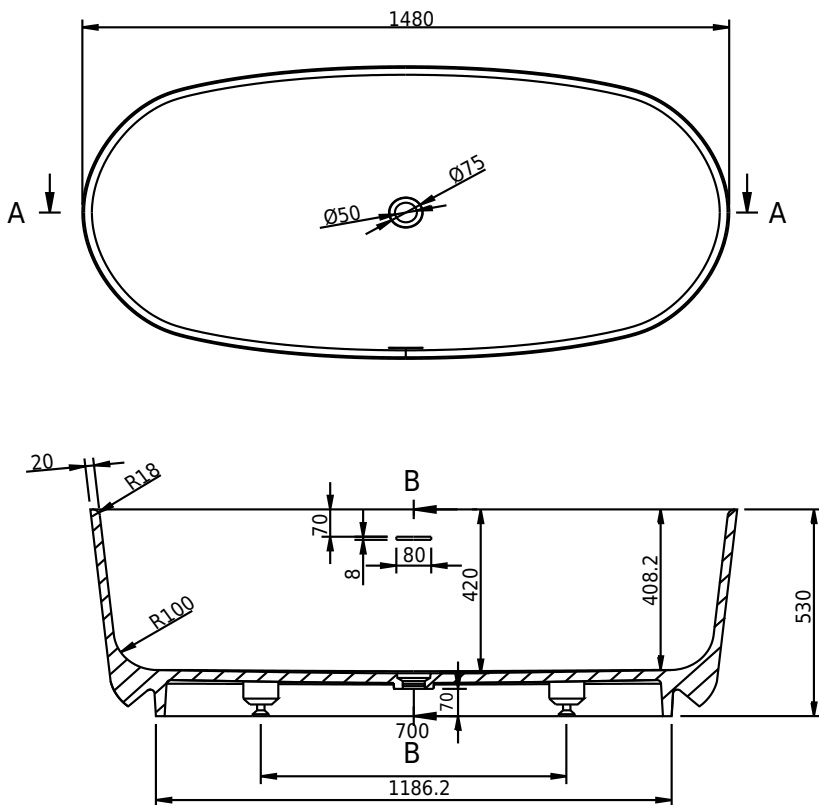

# Hornbæk 148 bathtub

SKU: 40030038

<b>Colour:</b>	Matte white
<b>Litre:</b>	260 overflow
<b>Size:</b>	53cm / 148cm / 75cm
<b>Weight:</b>	110kg netto

## Hornbæk 148 bathtub details:

Please note that there may be a tolerance of  $\pm 5$ mm as all products are hand sanded.