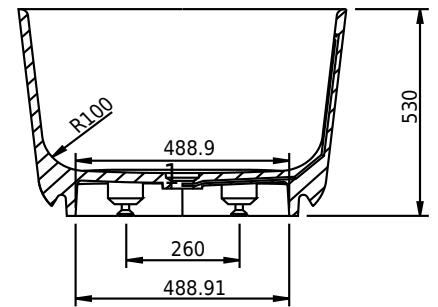

# Hornbæk 148 bathtub

SKU: 40030038

<b>Colour:</b>	Matte white
<b>Litre:</b>	260 overflow
<b>Size H/L/D:</b>	53cm / 148cm / 75cm
<b>Weight:</b>	110kg net

## Hornbæk 148 bathtub details:

Bathtub made from matte white Acovi® composite, with soft edges.

Please note that there may be a tolerance of  $\pm 5$ mm as all products are hand sanded.