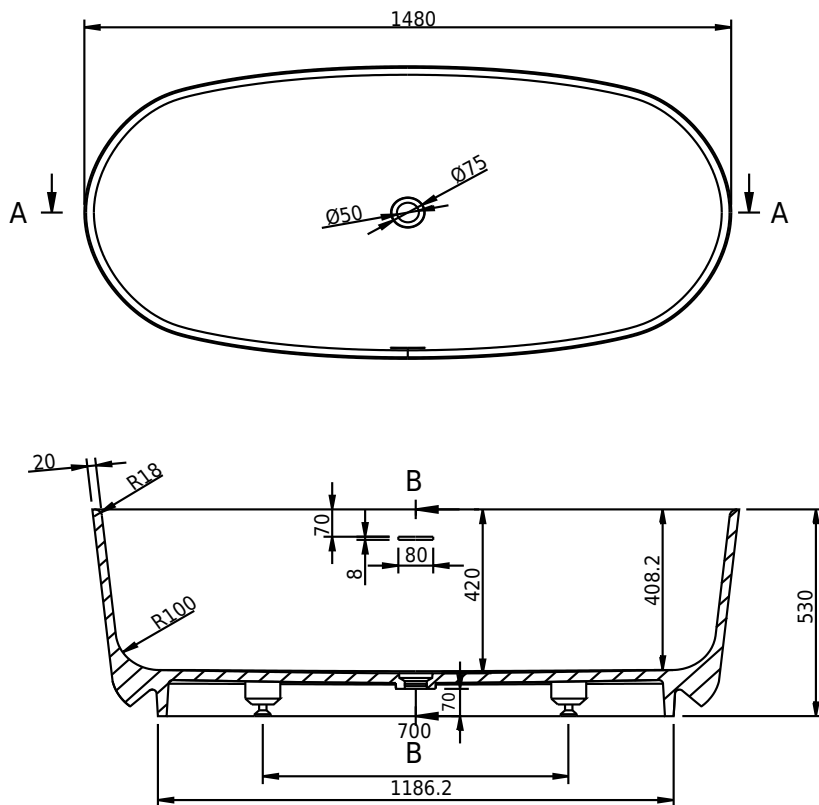

# Hornbæk 148 bathtub

SKU: 40030038

<b>Colour:</b>	Matte white
<b>Litre:</b>	260 overflow
<b>Size H/L/D:</b>	53cm / 148cm / 75cm
<b>Weight:</b>	110kg net

## Hornbæk 148 bathtub details:

Bathtub made from matte white Acovi® composite, with soft edges.

Please note that there may be a tolerance of  $\pm 5$ mm as all products are hand sanded.