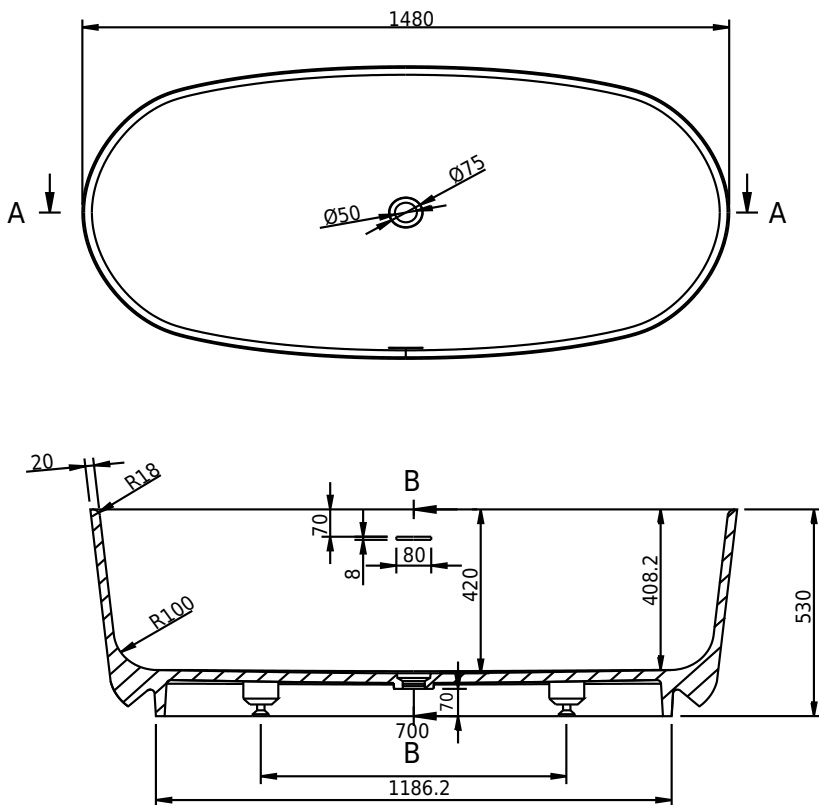

Hornbæk 148 bathtub

SKU: 40030038

Colour:	Matte white
Litre:	260 overflow
Size:	53cm / 148cm / 75cm
Weight:	110kg net

Hornbæk 148 bathtub details:

Please note that there may be a tolerance of ± 5 mm as all products are hand sanded.