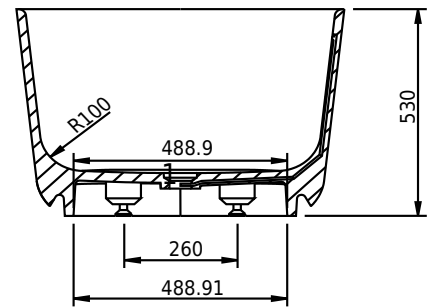

Hornbæk 148 bathtub

SKU: 40030038

Colour:	Matte white
Litre:	260 overflow
Size:	53cm / 148cm / 75cm
Weight:	110kg net

Hornbæk 148 bathtub details:

Please note that there may be a tolerance of ± 5 mm as all products are hand sanded.