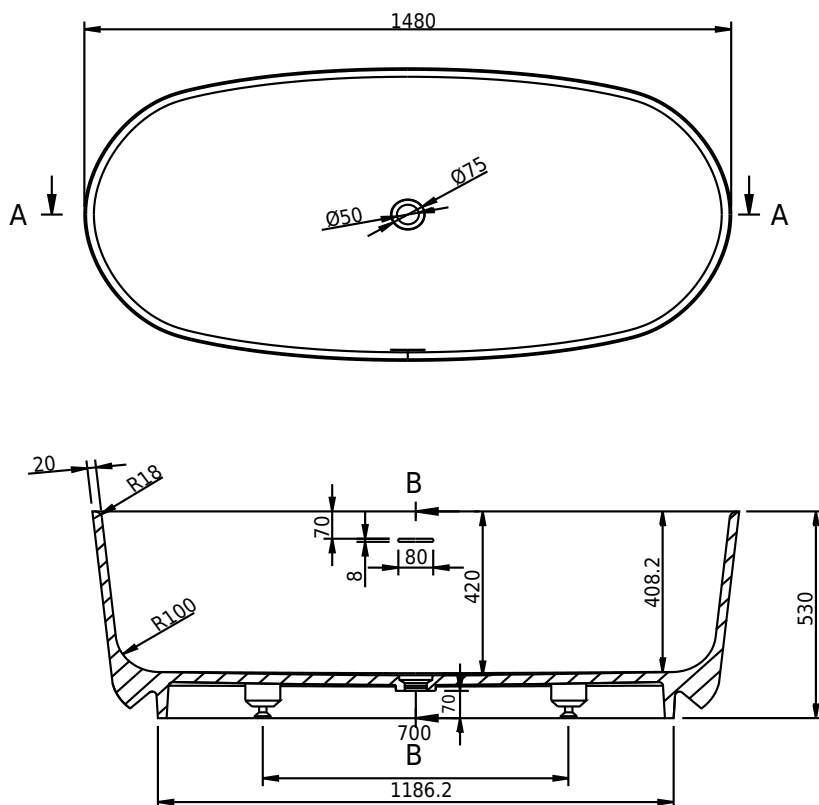

# Hornbæk 148 bathtub

SKU: 40030038

<b>Colour:</b>	Matte white
<b>Litre:</b>	260 overflow
<b>Size:</b>	53cm / 148cm / 75cm
<b>Weight:</b>	110kg net

## Hornbæk 148 bathtub details:

Please note that there may be a tolerance of  $\pm 5$ mm as all products are hand sanded.