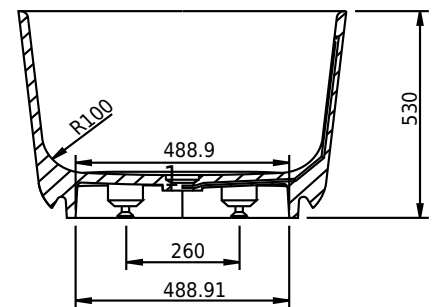

# Hornbæk 148 bathtub

SKU: 40030038

<b>Colour:</b>	Matte white
<b>Litre:</b>	260 overflow
<b>Size:</b>	53cm / 148cm / 75cm
<b>Weight:</b>	110kg net

## Hornbæk 148 bathtub details:

Please note that there may be a tolerance of  $\pm 5$ mm as all products are hand sanded.