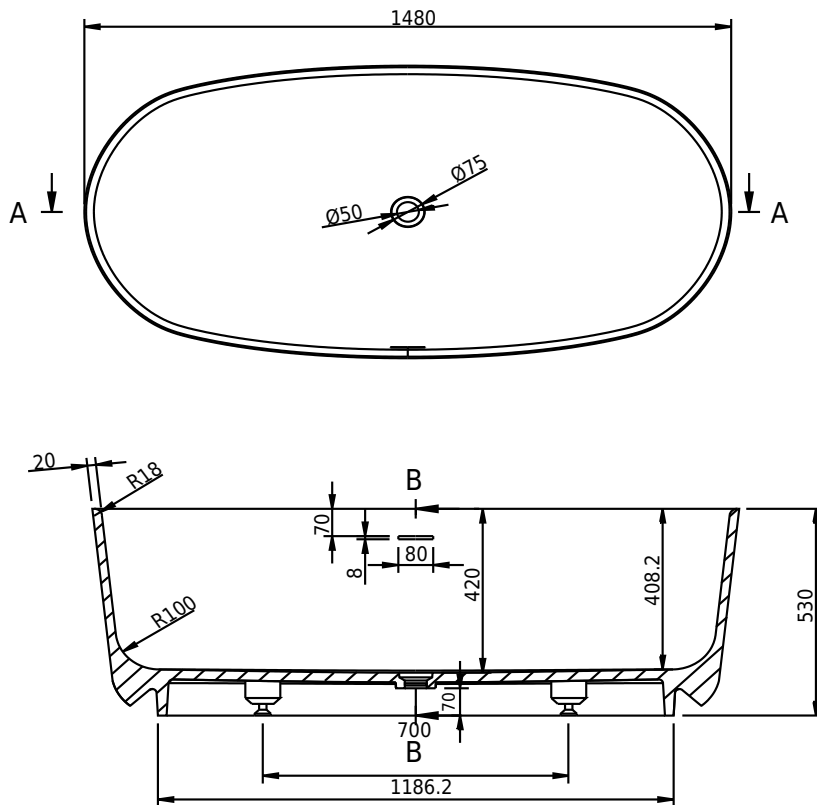

Copenhagen Bath

Roskildevej 394
DK-2610 Rødovre
ALV no.: DK32648622
IBAN: DK8190774584517404
Swift: SPNODK22
contact@copenhagenbath.com
www.copenhagenbath.com

Hornbæk 148 amme

SKU: 40030038

Väri:	Mattavalkoinen Acovi®
Litraa:	260 ylivuoto
Koko K/P/S:	53cm / 148cm / 75cm
Weight:	110kg netto

Hornbæk 148 amme tiedot:

Please note that there may be a tolerance of ± 5 mm as all products are hand sanded.