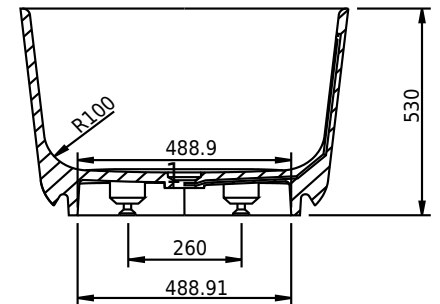

Copenhagen Bath

Roskildevej 394
DK-2610 Rødovre
ALV no.: DK32648622
IBAN: DK8190774584517404
Swift: SPNODK22
contact@copenhagenbath.com
www.copenhagenbath.com

Hornbæk 148 amme

SKU: 40030038

Väri:	Mattavalkoinen Acovi®
Litraa:	260 ylivuoto
Koko K/P/S:	53cm / 148cm / 75cm
Weight:	110kg netto

Hornbæk 148 amme tiedot:

Please note that there may be a tolerance of ± 5 mm as all products are hand sanded.