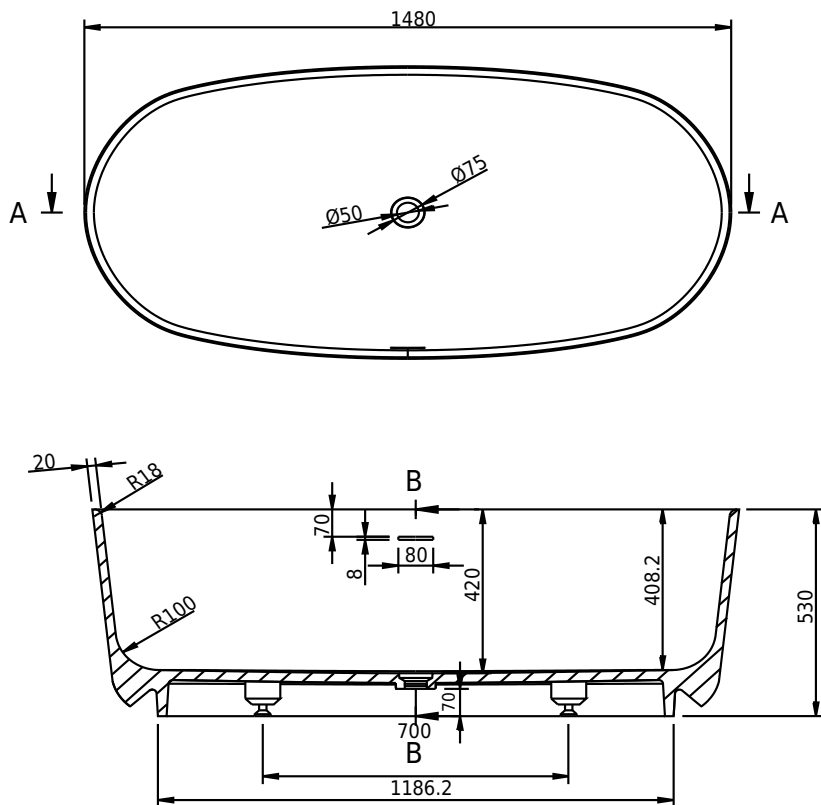

Hornbæk 148 bathtub

SKU: 40030038

Colour:	Matte white
Litre:	260 overflow
Size:	53cm / 148cm / 75cm
Weight:	110kg netto

Hornbæk 148 bathtub details:

Please note that there may be a tolerance of ± 5 mm as all products are hand sanded.