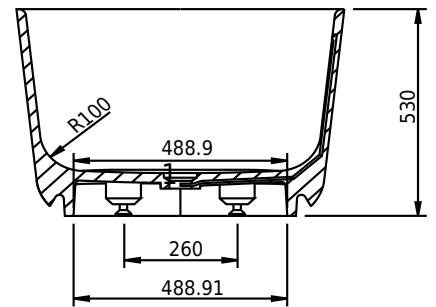

Copenhagen Bath

Bækkeskovvej
DK-2665 Vallensbæk Strand
CVR: DK32648622
Telefon: (+45) 3696 0747
contact@copenhagenbath.com
www.copenhagenbath.com

Hornbæk 148 bathtub

SKU: 40030038

Colour:	Matte white
Litre:	260 overflow
Size:	53cm / 148cm / 75cm
Weight:	110kg netto

Hornbæk 148 bathtub details:

Please note that there may be a tolerance of ± 5 mm as all products are hand sanded.