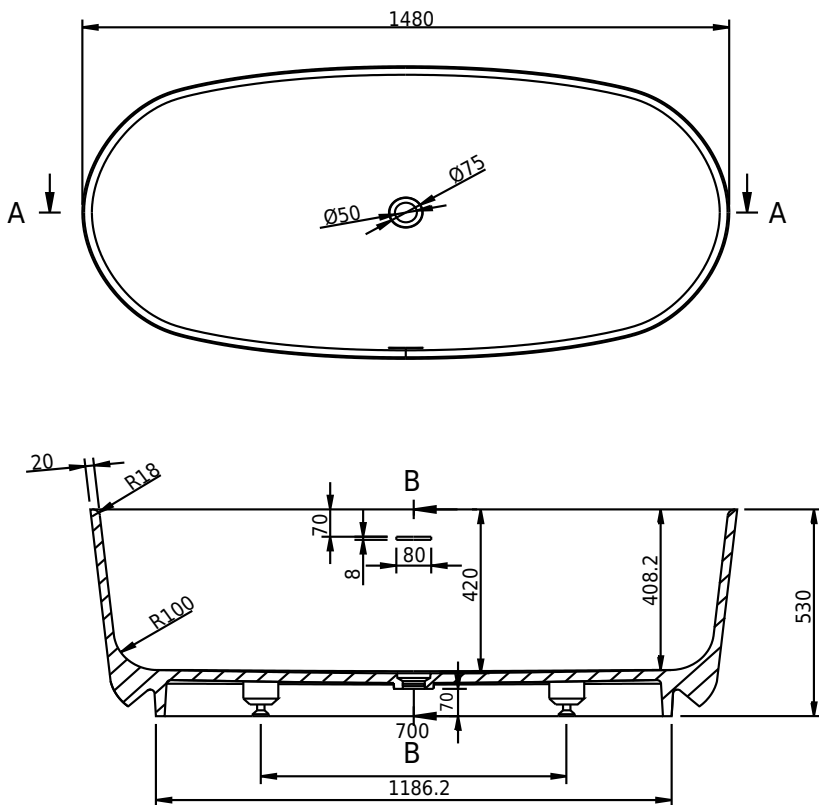

Copenhagen Bath

Bækkeskovvej
DK-2665 Vallensbæk Strand
CVR: DK32648622
Telefon: (+45) 3696 0747
contact@copenhagenbath.com
www.copenhagenbath.com

Hornbæk 148 bathtub

SKU: 40030038

Colour:	Matte white
Litre:	260 overflow
Size:	53cm / 148cm / 75cm
Weight:	110kg netto

Hornbæk 148 bathtub details:

Please note that there may be a tolerance of ± 5 mm as all products are hand sanded.