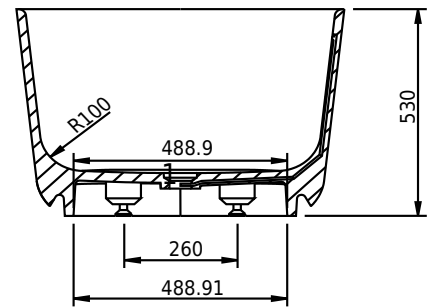

Copenhagen Bath

Bækkeskovvej
DK-2665 Vallensbæk Strand
CVR: DK32648622
Telefon: (+45) 3696 0747
contact@copenhagenbath.com
www.copenhagenbath.com

Hornbæk 148 bathtub

SKU: 40030038

Colour: Matte white
Litre: 260 overflow
Size: 53cm / 148cm / 75cm
Weight: 110kg netto

Hornbæk 148 bathtub details:

Please note that there may be a tolerance of ± 5 mm as all products are hand sanded.