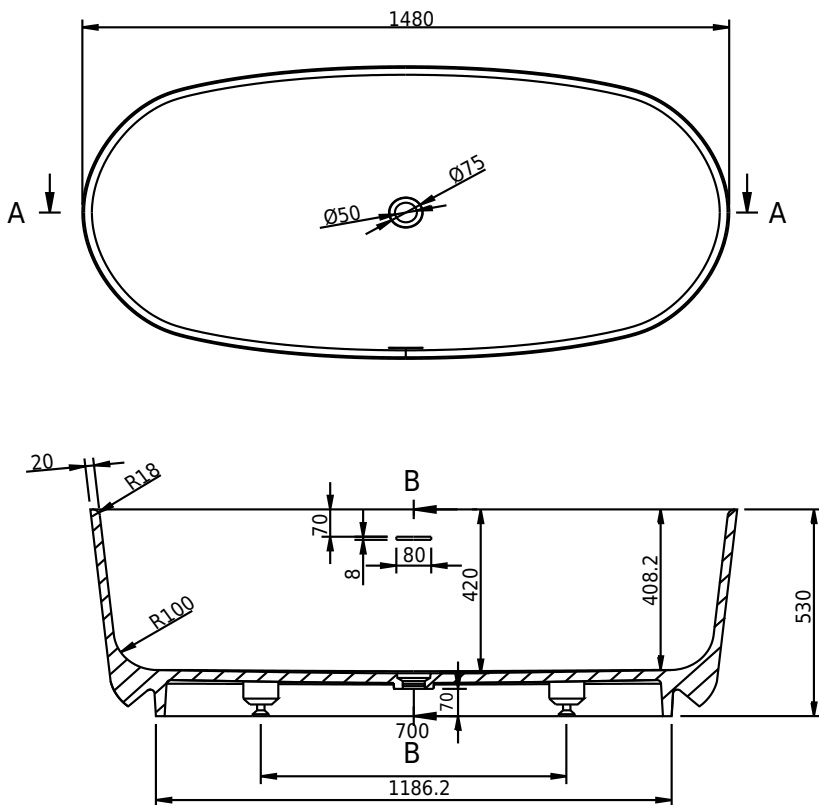

Copenhagen Bath

Bækkeskovvej
DK-2665 Vallensbæk Strand
CVR: DK32648622
Telefon: (+45) 3696 0747
contact@copenhagenbath.com
www.copenhagenbath.com

Hornbæk 148 bathtub

SKU: 40030038

Colour: Matte white
Litre: 260 overflow
Size: 53cm / 148cm / 75cm
Weight: 110kg netto

Hornbæk 148 bathtub details:

Please note that there may be a tolerance of ± 5 mm as all products are hand sanded.