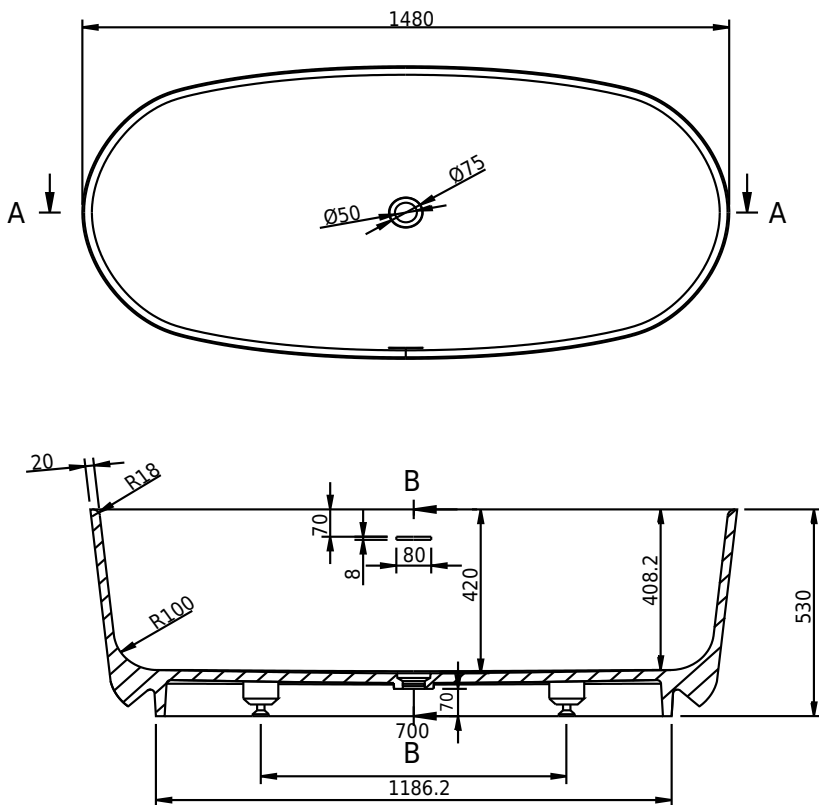

Hornbæk 148 bathtub

SKU: 40030038

Colour:	Matte white
Litre:	260 overflow
Size:	53cm / 148cm / 75cm
Weight:	110kg netto

Hornbæk 148 bathtub details:

Please note that there may be a tolerance of ± 5 mm as all products are hand sanded.