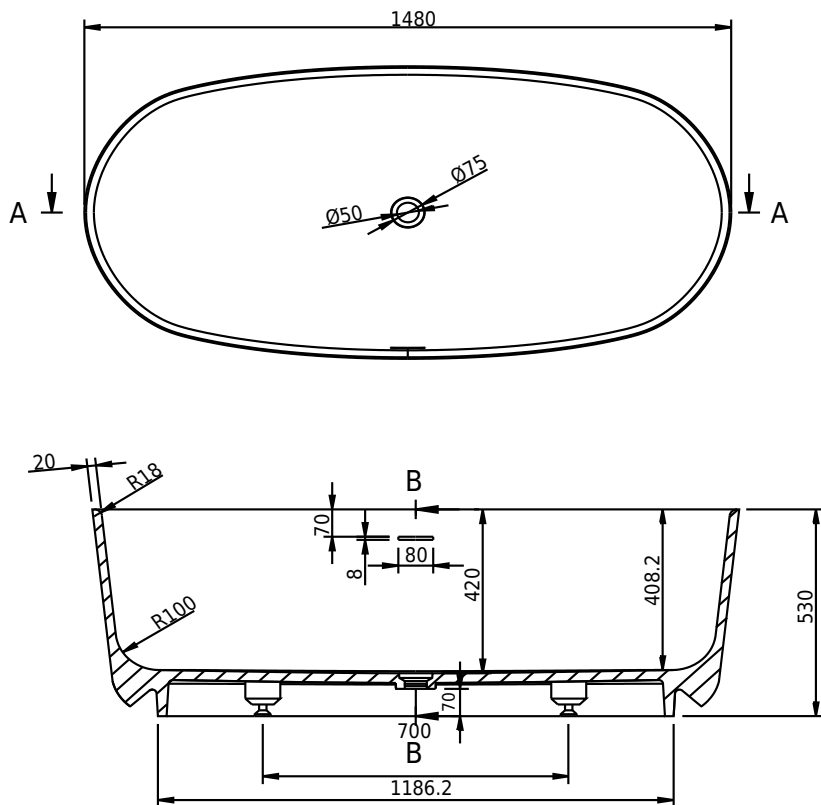

# Hornbæk 148 bathtub

SKU: 40030038

<b>Colour:</b>	Matte white
<b>Litre:</b>	260 overflow
<b>Size:</b>	53cm / 148cm / 75cm
<b>Weight:</b>	110kg netto

## Hornbæk 148 bathtub details:

Please note that there may be a tolerance of  $\pm 5$ mm as all products are hand sanded.