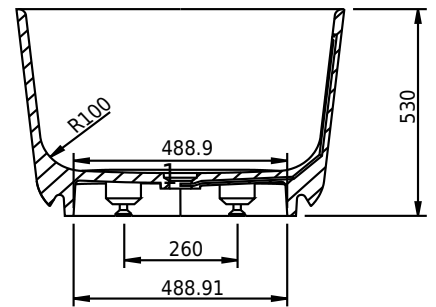

Hornbæk 148 bathtub

SKU: 40030038

Colour:	Matte white
Litre:	260 overflow
Size:	53cm / 148cm / 75cm
Weight:	110kg netto

Hornbæk 148 bathtub details:

Please note that there may be a tolerance of ± 5 mm as all products are hand sanded.