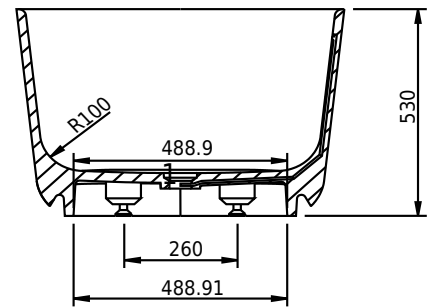

# Hornbæk 148 bathtub

SKU: 40030038

<b>Colour:</b>	Matte white
<b>Litre:</b>	260 overflow
<b>Size:</b>	53cm / 148cm / 75cm
<b>Weight:</b>	110kg netto

## Hornbæk 148 bathtub details:

Please note that there may be a tolerance of  $\pm 5$ mm as all products are hand sanded.