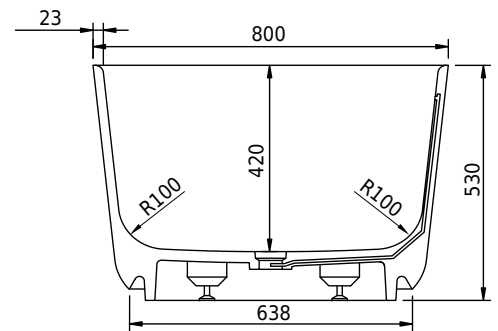

Hornbæk 168 bathtub

SKU: 40030039

Colour:	Matte white
Litre:	360 overflow
Size:	53cm / 168cm / 80cm
Weight:	131kg netto

Hornbæk 168 bathtub details:

Please note that there may be a tolerance of ± 5 mm as all products are hand sanded.