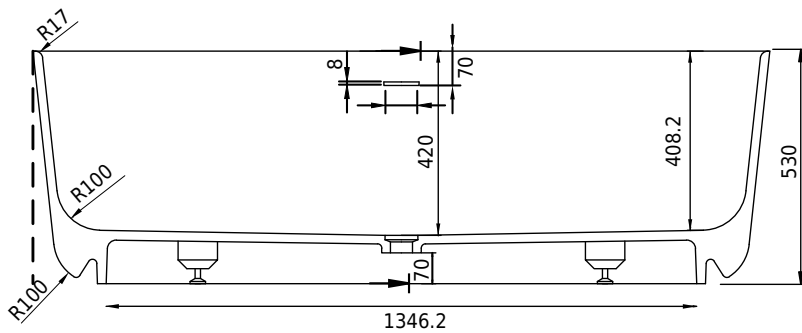

Hornbæk 168 bathtub

SKU: 40030039

Colour:	Matte white
Litre:	360 overflow
Size:	53cm / 168cm / 80cm
Weight:	131kg netto

Hornbæk 168 bathtub details:

Please note that there may be a tolerance of ± 5 mm as all products are hand sanded.