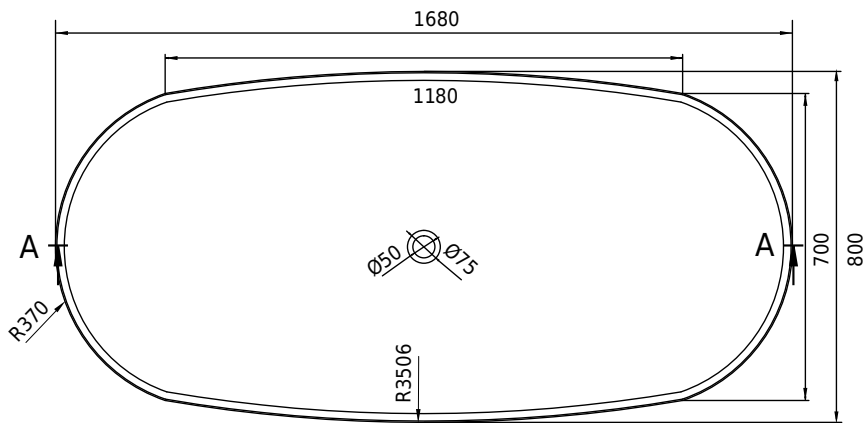

Hornbæk 168 bathtub

SKU: 40030039

Colour:	Matte white
Litre:	360 overflow
Size:	53cm / 168cm / 80cm
Weight:	131kg netto

Hornbæk 168 bathtub details:

Please note that there may be a tolerance of ± 5 mm as all products are hand sanded.