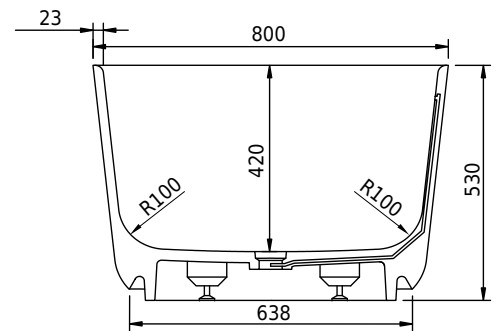

## Hornbæk 168 bathtub

SKU: 40030039

<b>Colour:</b>	Matte white
<b>Litre:</b>	360 overflow
<b>Size H/L/D:</b>	53cm / 168cm / 80cm
<b>Weight:</b>	131kg net

### Hornbæk 168 bathtub details:

Bathtub made from matte white Acovi® composite, with soft edges.

Please note that there may be a tolerance of  $\pm 5$ mm as all products are hand sanded.