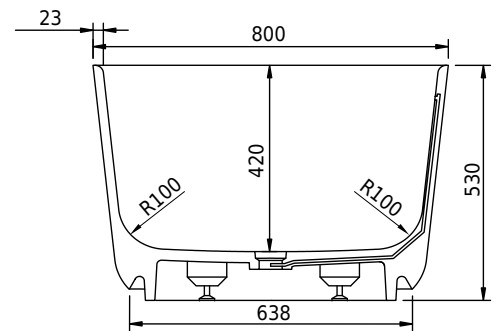

Hornbæk 168 bathtub

SKU: 40030039

Colour:	Matte white
Litre:	360 overflow
Size H/L/D:	53cm / 168cm / 80cm
Weight:	131kg net

Hornbæk 168 bathtub details:

Bathtub made from matte white Acovi® composite, with soft edges.

Please note that there may be a tolerance of ± 5 mm as all products are hand sanded.