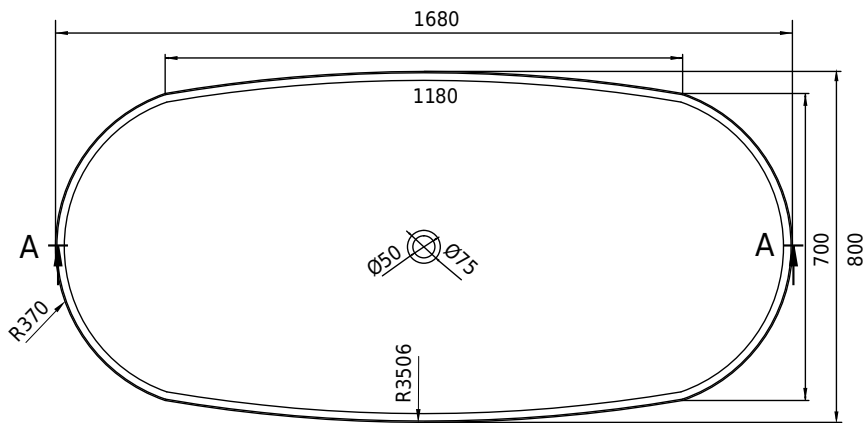

Hornbæk 168 bathtub

SKU: 40030039

Colour:	Matte white
Litre:	360 overflow
Size H/L/D:	53cm / 168cm / 80cm
Weight:	131kg net

Hornbæk 168 bathtub details:

Bathtub made from matte white Acovi® composite, with soft edges.

Please note that there may be a tolerance of ± 5 mm as all products are hand sanded.