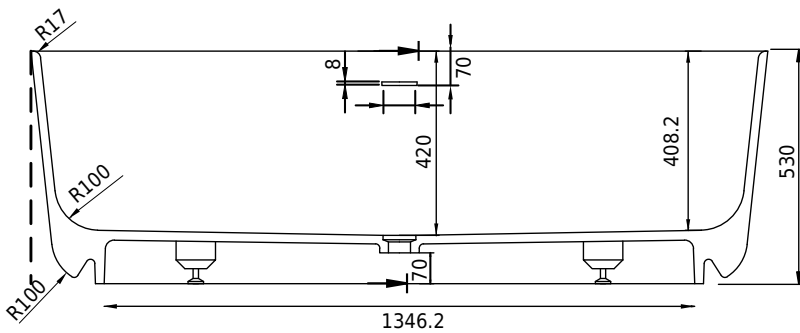

## Hornbæk 168 bathtub

SKU: 40030039

<b>Colour:</b>	Matte white
<b>Litre:</b>	360 overflow
<b>Size H/L/D:</b>	53cm / 168cm / 80cm
<b>Weight:</b>	131kg net

### Hornbæk 168 bathtub details:

Bathtub made from matte white Acovi® composite, with soft edges.

Please note that there may be a tolerance of  $\pm 5$ mm as all products are hand sanded.