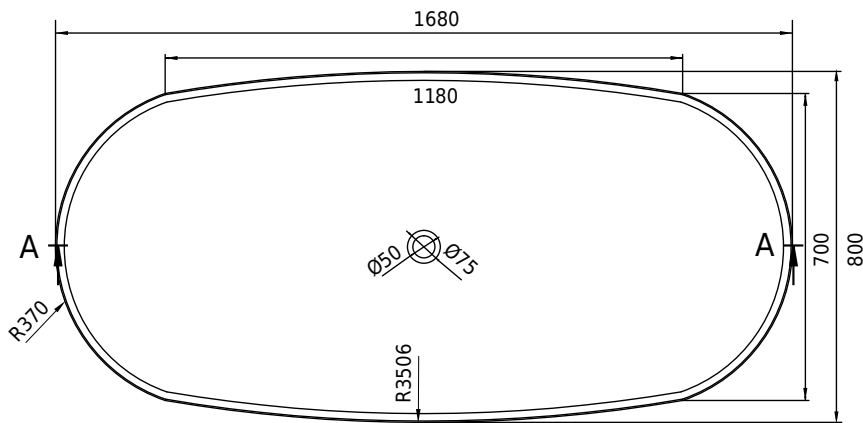

## Hornbæk 168 bathtub

SKU: 40030039

<b>Colour:</b>	Matte white
<b>Litre:</b>	360 overflow
<b>Size H/L/D:</b>	53cm / 168cm / 80cm
<b>Weight:</b>	131kg net

### Hornbæk 168 bathtub details:

Bathtub made from matte white Acovi® composite, with soft edges.

Please note that there may be a tolerance of  $\pm 5$ mm as all products are hand sanded.