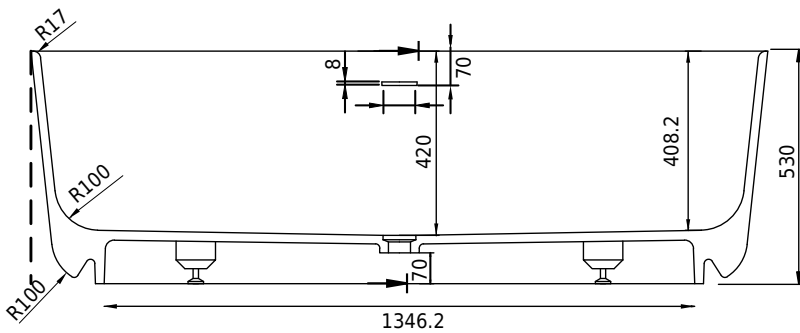

Hornbæk 168 bathtub

SKU: 40030039

Colour:	Matte white
Litre:	360 overflow
Size H/L/D:	53cm / 168cm / 80cm
Weight:	131kg net

Hornbæk 168 bathtub details:

Bathtub made from matte white Acovi® composite, with soft edges.

Please note that there may be a tolerance of ± 5 mm as all products are hand sanded.