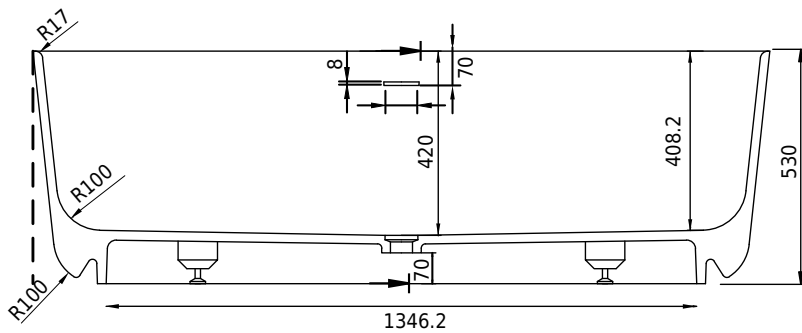

# Hornbæk 168 bathtub

SKU: 40030039

<b>Colour:</b>	Matte white
<b>Litre:</b>	360 overflow
<b>Size:</b>	53cm / 168cm / 80cm
<b>Weight:</b>	131kg net

## Hornbæk 168 bathtub details:

Please note that there may be a tolerance of  $\pm 5$ mm as all products are hand sanded.