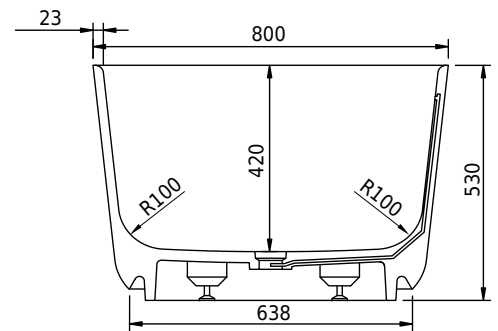

# Hornbæk 168 bathtub

SKU: 40030039

<b>Colour:</b>	Matte white
<b>Litre:</b>	360 overflow
<b>Size:</b>	53cm / 168cm / 80cm
<b>Weight:</b>	131kg net

## Hornbæk 168 bathtub details:

Please note that there may be a tolerance of  $\pm 5\text{mm}$  as all products are hand sanded.