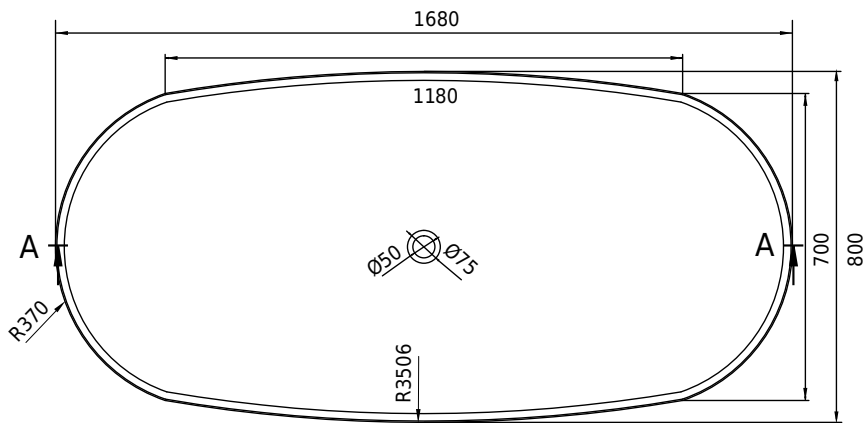

# Hornbæk 168 bathtub

SKU: 40030039

<b>Colour:</b>	Matte white
<b>Litre:</b>	360 overflow
<b>Size:</b>	53cm / 168cm / 80cm
<b>Weight:</b>	131kg net

## Hornbæk 168 bathtub details:

Please note that there may be a tolerance of  $\pm 5\text{mm}$  as all products are hand sanded.