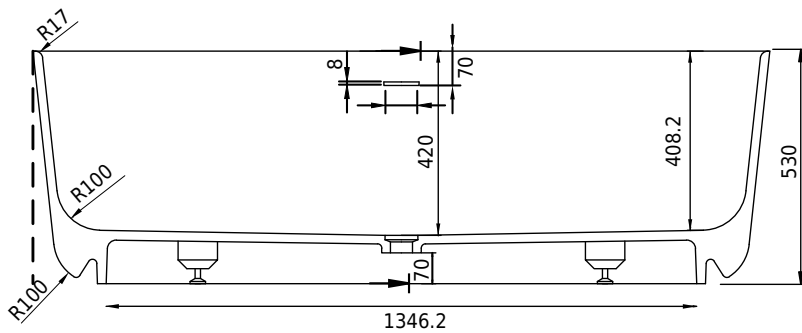

# Hornbæk 168 bathtub

SKU: 40030039

<b>Colour:</b>	Matte white
<b>Litre:</b>	360 overflow
<b>Size:</b>	53cm / 168cm / 80cm
<b>Weight:</b>	131kg net

## Hornbæk 168 bathtub details:

Please note that there may be a tolerance of  $\pm 5\text{mm}$  as all products are hand sanded.