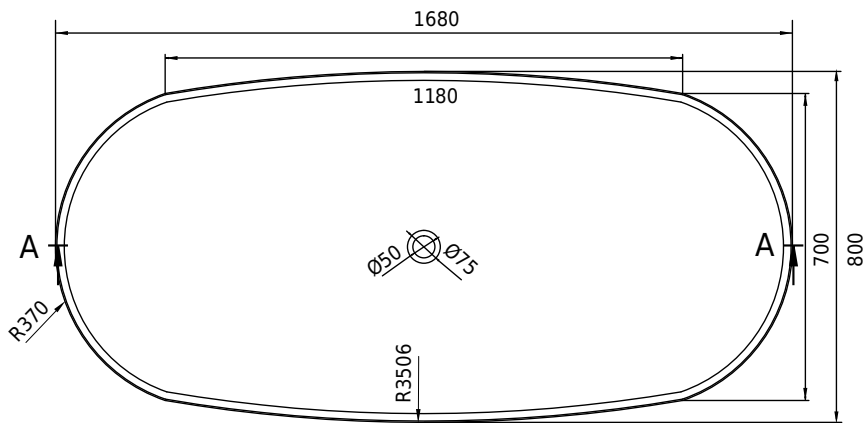

# Hornbæk 168 bathtub

SKU: 40030039

<b>Colour:</b>	Matte white
<b>Litre:</b>	360 overflow
<b>Size:</b>	53cm / 168cm / 80cm
<b>Weight:</b>	131kg net

## Hornbæk 168 bathtub details:

Please note that there may be a tolerance of  $\pm 5$ mm as all products are hand sanded.