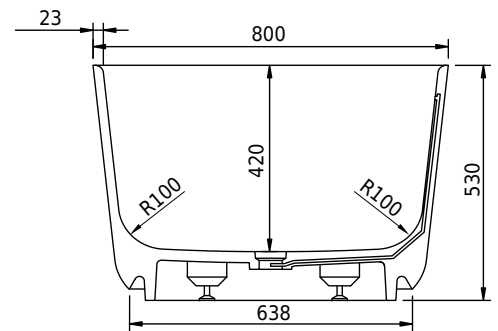

# Hornbæk 168 bathtub

SKU: 40030039

<b>Colour:</b>	Matte white
<b>Litre:</b>	360 overflow
<b>Size:</b>	53cm / 168cm / 80cm
<b>Weight:</b>	131kg net

## Hornbæk 168 bathtub details:

Please note that there may be a tolerance of  $\pm 5$ mm as all products are hand sanded.