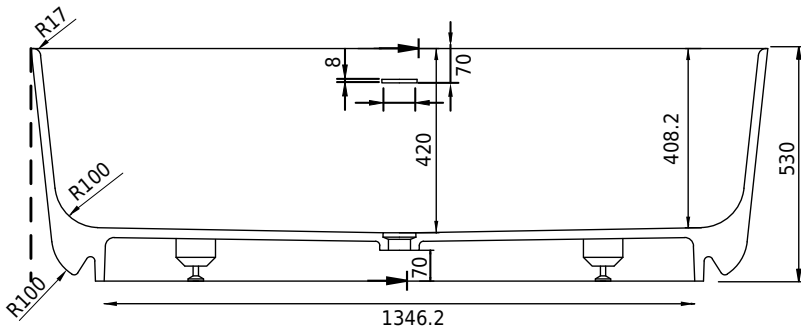

Copenhagen Bath

Roskildevej 394
DK-2610 Rødovre
ALV no.: DK32648622
IBAN: DK8190774584517404
Swift: SPNODK22
contact@copenhagenbath.com
www.copenhagenbath.com

Hornbæk 168 amme

SKU: 40030039

Väri:	Mattavalkoinen Acovi®
Litraa:	360 ylivuoto
Koko K/P/S:	53cm / 168cm / 80cm
Weight:	131kg netto

Hornbæk 168 amme tiedot:

Please note that there may be a tolerance of ± 5 mm as all products are hand sanded.