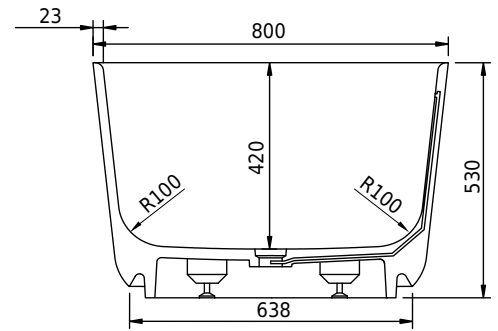

Copenhagen Bath

Roskildevej 394
DK-2610 Rødovre
ALV no.: DK32648622
IBAN: DK8190774584517404
Swift: SPNODK22
contact@copenhagenbath.com
www.copenhagenbath.com

Hornbæk 168 amme

SKU: 40030039

Väri:	Mattavalkoinen Acovi®
Litraa:	360 ylivuoto
Koko K/P/S:	53cm / 168cm / 80cm
Weight:	131kg netto

Hornbæk 168 amme tiedot:

Please note that there may be a tolerance of ± 5 mm as all products are hand sanded.