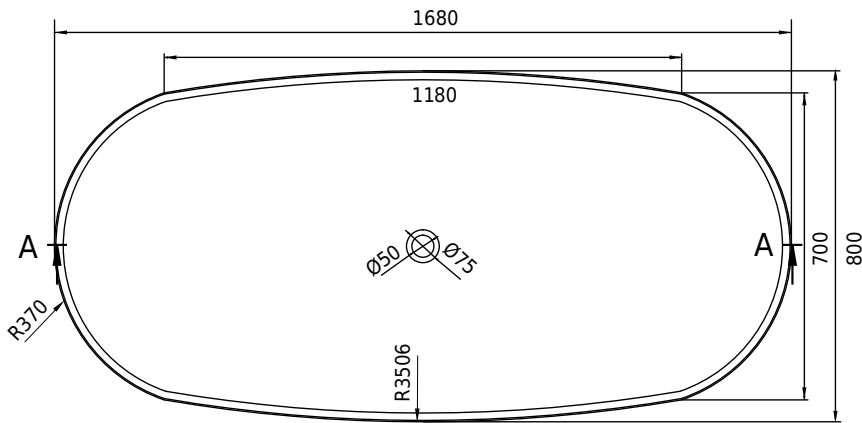

Copenhagen Bath

Roskildevej 394
DK-2610 Rødovre
ALV no.: DK32648622
IBAN: DK8190774584517404
Swift: SPNODK22
contact@copenhagenbath.com
www.copenhagenbath.com

Hornbæk 168 amme

SKU: 40030039

Väri:	Mattavalkoinen Acovi®
Litraa:	360 ylivuoto
Koko K/P/S:	53cm / 168cm / 80cm
Weight:	131kg netto

Hornbæk 168 amme tiedot:

Please note that there may be a tolerance of ± 5 mm as all products are hand sanded.