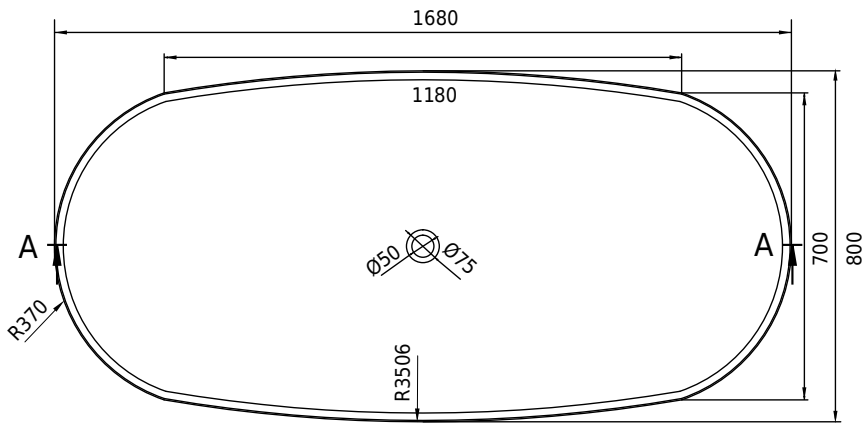

Copenhagen Bath

Roskildevej 394
DK-2610 Rødovre
ALV no.: DK32648622
IBAN: DK8190774584517404
Swift: SPNODK22
contact@copenhagenbath.com
www.copenhagenbath.com

Hornbæk 168 amme

SKU: 40030039

Väri:	Mattavalkoinen Acovi®
Litraa:	360 ylivuoto
Koko K/P/S:	53cm / 168cm / 80cm
Weight:	131kg netto

Hornbæk 168 amme tiedot:

Please note that there may be a tolerance of ± 5 mm as all products are hand sanded.