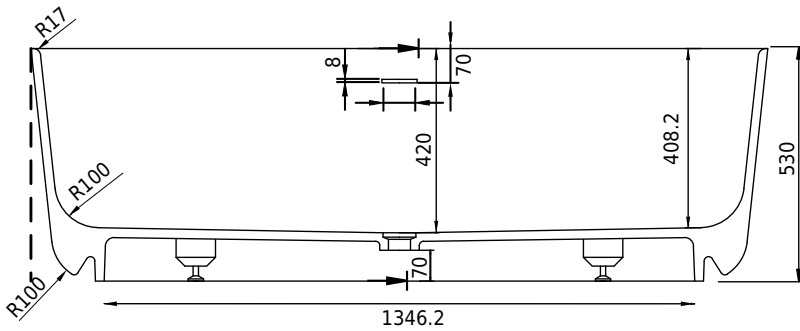

Copenhagen Bath

Roskildevej 394
DK-2610 Rødovre
ALV no.: DK32648622
IBAN: DK8190774584517404
Swift: SPNODK22
contact@copenhagenbath.com
www.copenhagenbath.com

Hornbæk 168 amme

SKU: 40030039

Väri:	Mattavalkoinen Acovi®
Litraa:	360 ylivuoto
Koko K/P/S:	53cm / 168cm / 80cm
Weight:	131kg netto

Hornbæk 168 amme tiedot:

Please note that there may be a tolerance of ± 5 mm as all products are hand sanded.