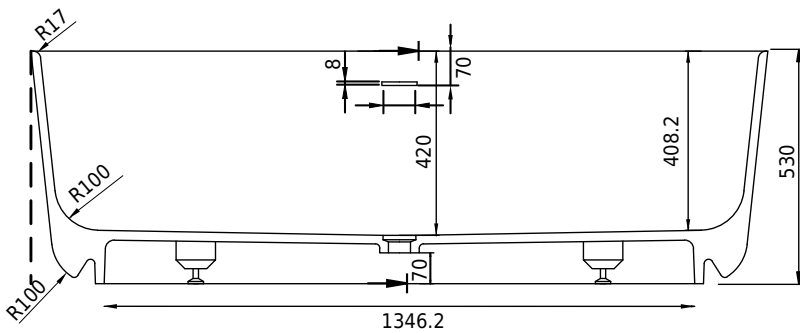

# Hornbæk 168 bathtub

SKU: 40030039

<b>Colour:</b>	Matte white
<b>Litre:</b>	360 overflow
<b>Size:</b>	53cm / 168cm / 80cm
<b>Weight:</b>	131kg netto

## Hornbæk 168 bathtub details:

Please note that there may be a tolerance of  $\pm 5$ mm as all products are hand sanded.