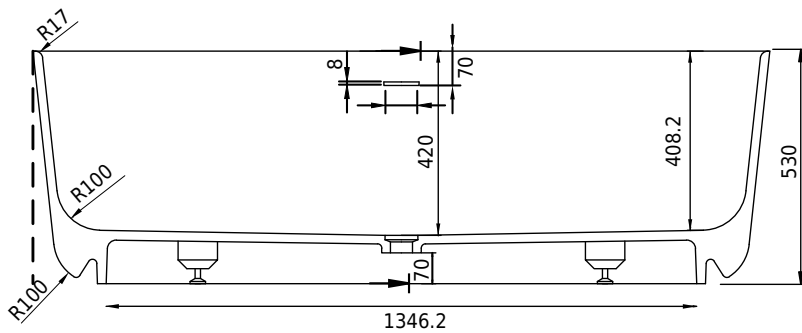

Hornbæk 168 bathtub

SKU: 40030039

Colour:	Matte white
Litre:	360 overflow
Size:	53cm / 168cm / 80cm
Weight:	131kg netto

Hornbæk 168 bathtub details:

Please note that there may be a tolerance of $\pm 5\text{mm}$ as all products are hand sanded.