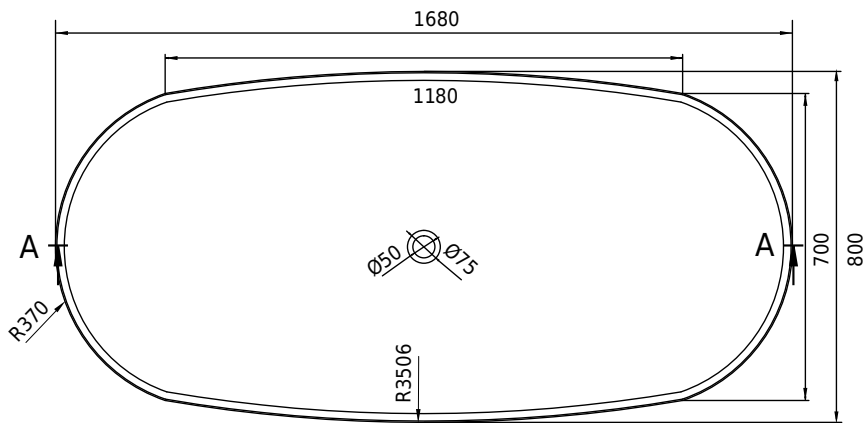

Hornbæk 168 bathtub

SKU: 40030039

Colour:	Matte white
Litre:	360 overflow
Size:	53cm / 168cm / 80cm
Weight:	131kg netto

Hornbæk 168 bathtub details:

Please note that there may be a tolerance of $\pm 5\text{mm}$ as all products are hand sanded.