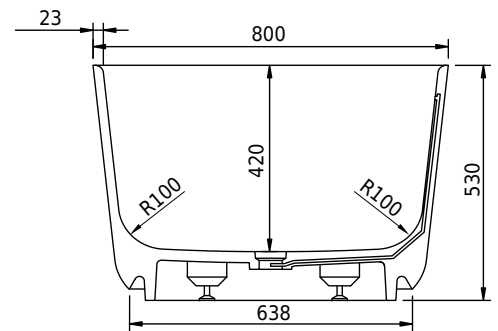

Hornbæk 168 bathtub

SKU: 40030039

Colour:	Matte white
Litre:	360 overflow
Size:	53cm / 168cm / 80cm
Weight:	131kg netto

Hornbæk 168 bathtub details:

Please note that there may be a tolerance of $\pm 5\text{mm}$ as all products are hand sanded.