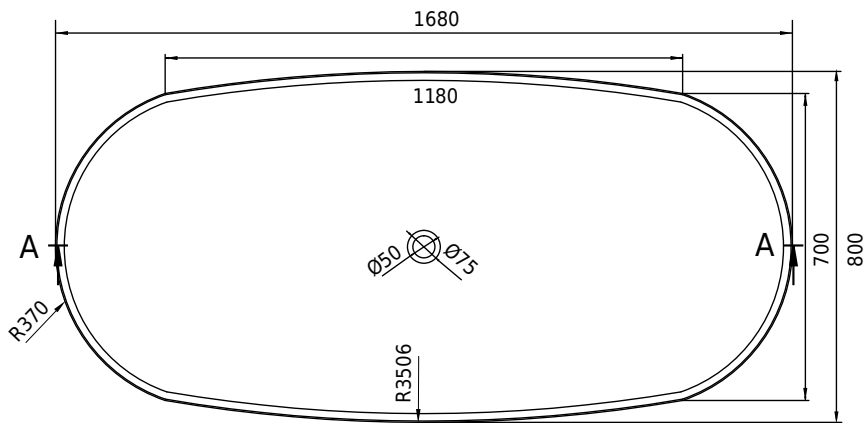

# Hornbæk 168 bathtub

SKU: 40030039

<b>Colour:</b>	Matte white
<b>Litre:</b>	360 overflow
<b>Size:</b>	53cm / 168cm / 80cm
<b>Weight:</b>	131kg netto

## Hornbæk 168 bathtub details:

Please note that there may be a tolerance of  $\pm 5$ mm as all products are hand sanded.