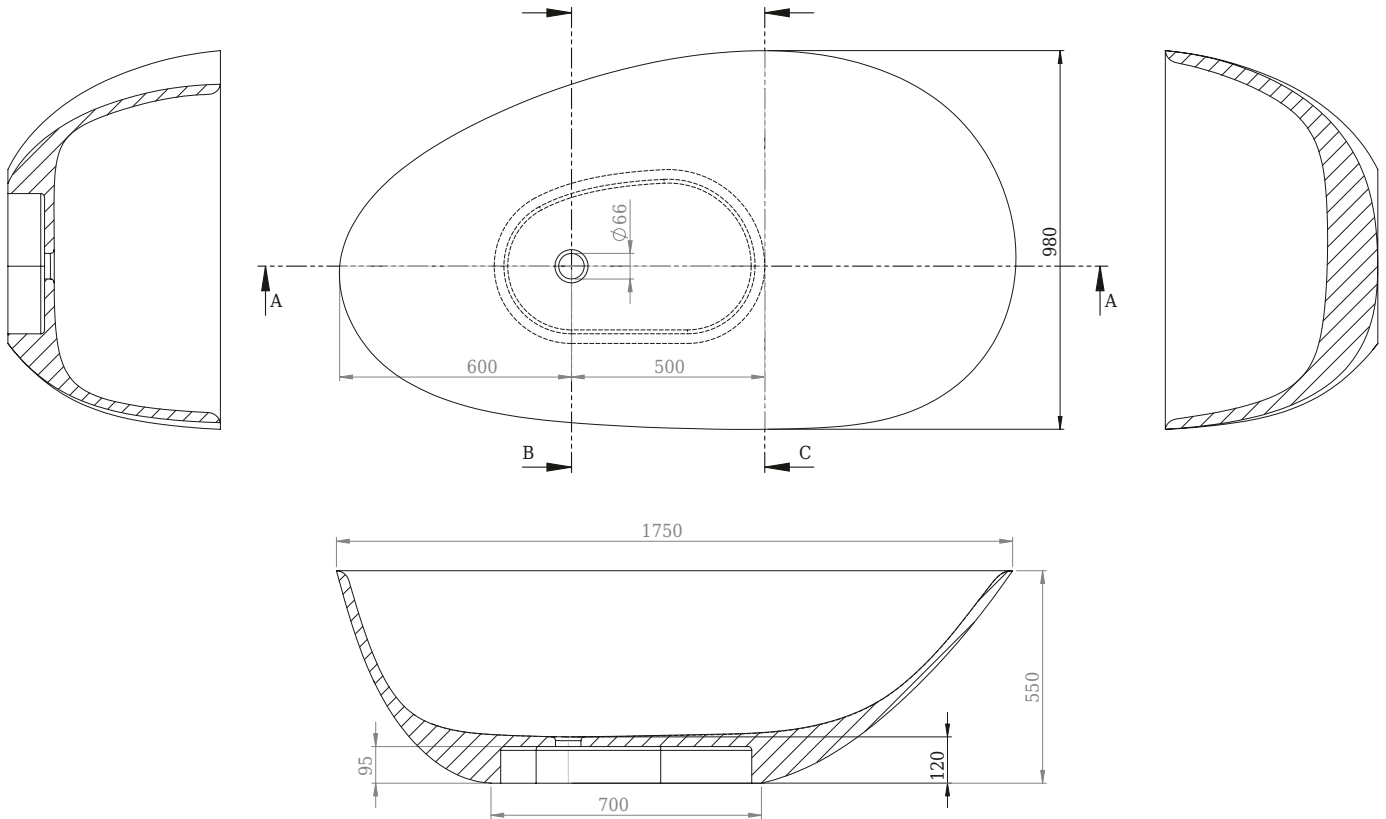

Muschel bathtub

SKU: 40030040

Colour:	Matte white
Litre:	250 overflow
Size:	55cm / 175cm / 98cm
Weight:	220kg netto

Muschel bathtub details:

Please note that there may be a tolerance of ± 5 mm as all products are hand sanded.