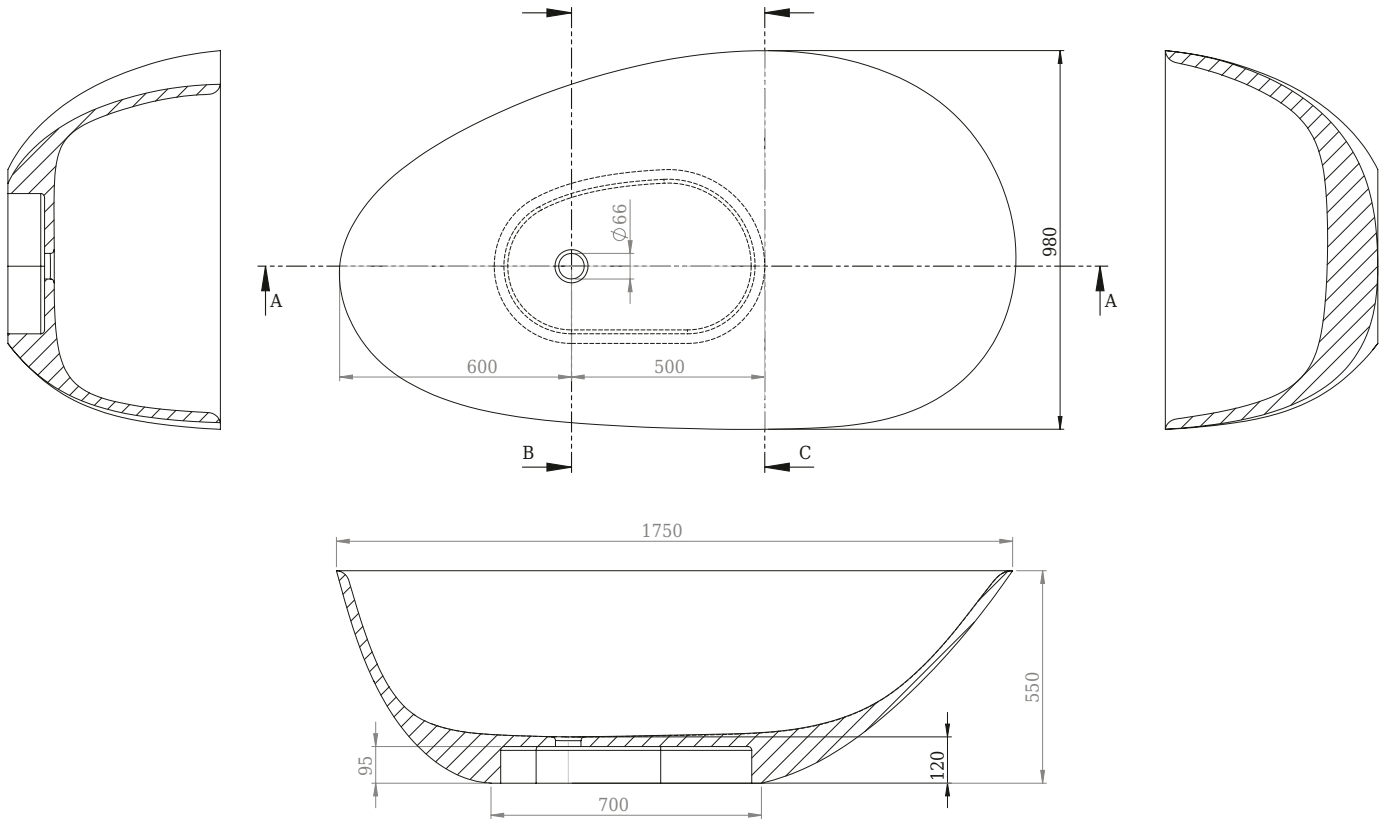

Copenhagen Bath

Roskildevej 394
DK-2610 Rødovre
VAT no.: DK32648622
Phone: 02476468850
contact@copenhagenbath.co.uk
www.copenhagenbath.co.uk

Muschel bathtub

SKU: 40030040

Colour:	Matte white
Litre:	250 overflow
Size H/L/D:	55cm / 175cm / 98cm
Weight:	220kg net

Muschel bathtub details:

Muschel bathtub, designed for Copenhagen Bath by award winning designer Mikal Harrsen, is inspired by the shapes of nature (Muschel is german for mussel). With the organic asymmetrical design it stands out from conventional bathroom furnitures and becomes more than just a good design, it is a piece of art exhibited in your bathroom.

Please note that there may be a tolerance of ± 5 mm as all products are hand sanded.