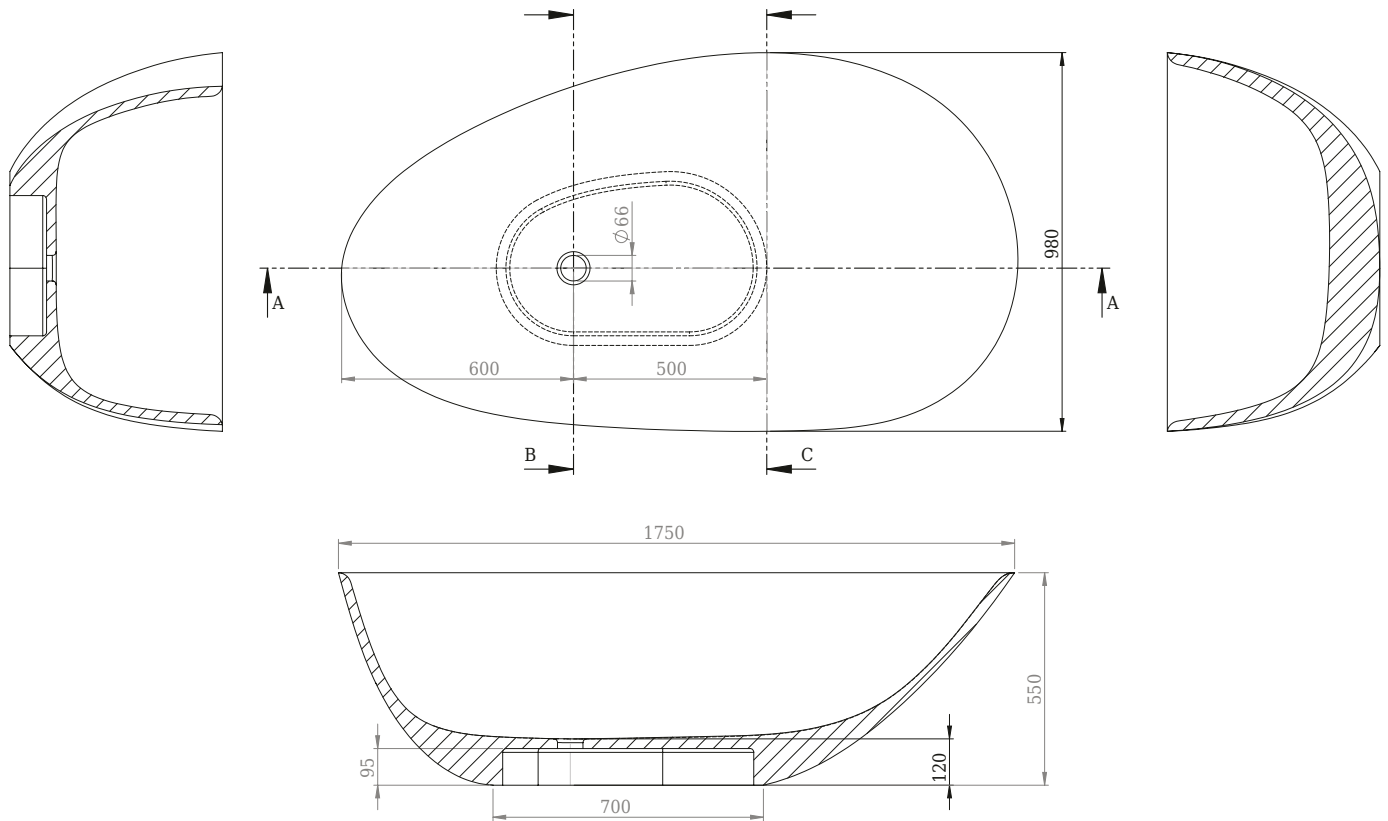

Copenhagen Bath

Roskildevej 394
DK-2610 Rødovre
VAT no.: DK32648622
Phone: 02476468850
contact@copenhagenbath.co.uk
www.copenhagenbath.co.uk

Muschel bathtub

SKU: 40030040

Colour:	Matte white
Litre:	250 overflow
Size H/L/D:	55cm / 175cm / 98cm
Weight:	220kg net

Muschel bathtub details:

Muschel bathtub, designed for Copenhagen Bath by award winning designer Mikal Harrsen, is inspired by the shapes of nature (Muschel is german for mussel). With the organic asymmetrical design it stands out from conventional bathroom furnitures and becomes more than just a good design, it is a piece of art exhibited in your bathroom.

Please note that there may be a tolerance of ± 5 mm as all products are hand sanded.