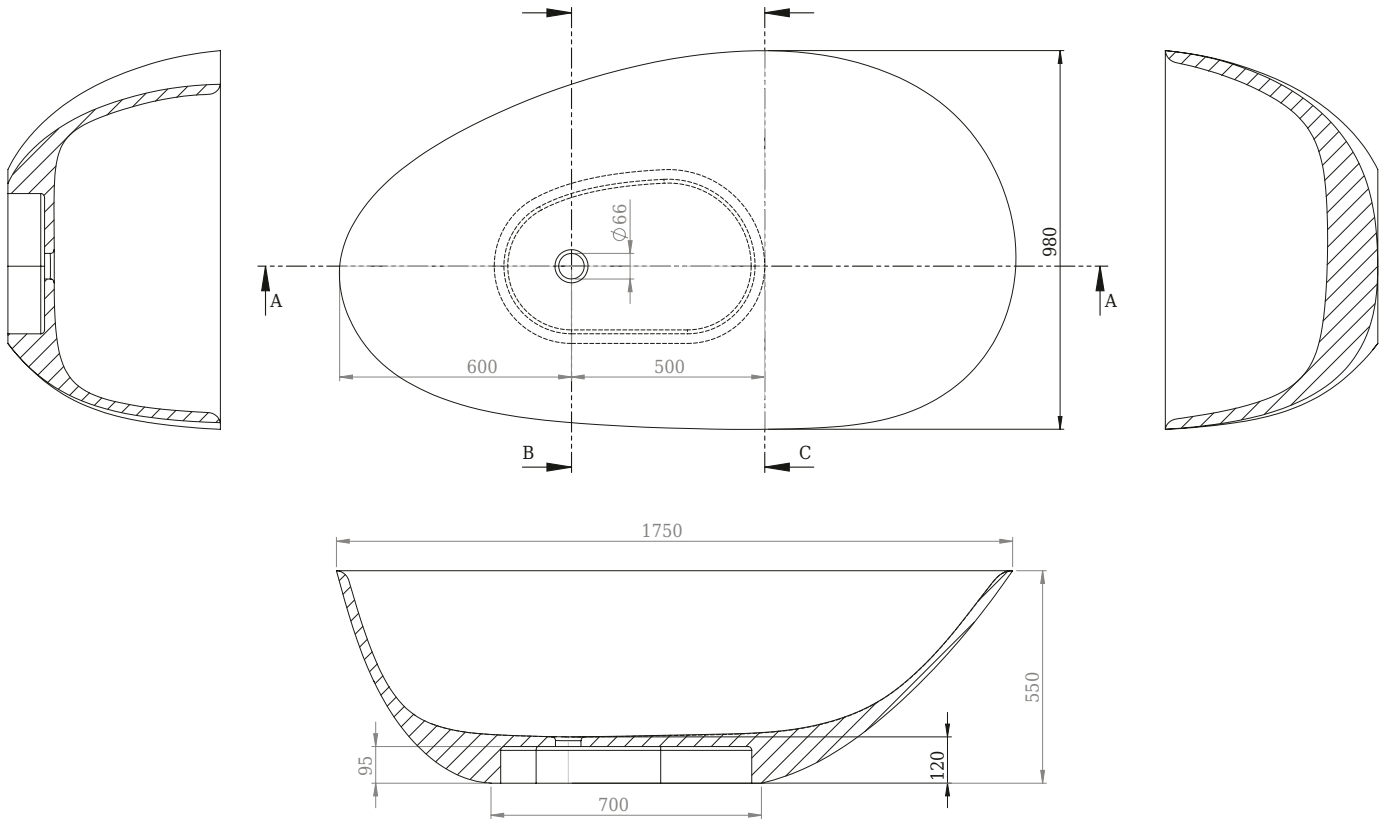

Copenhagen Bath

Bækkeskovvej
DK-2665 Vallensbæk Strand
CVR: DK32648622
Telefon: (+45) 3696 0747
contact@copenhagenbath.com
www.copenhagenbath.com

Muschel bathtub

SKU: 40030040

Colour:	Matte white
Litre:	250 overflow
Size:	55cm / 175cm / 98cm
Weight:	220kg net

Muschel bathtub details:

Please note that there may be a tolerance of ± 5 mm as all products are hand sanded.