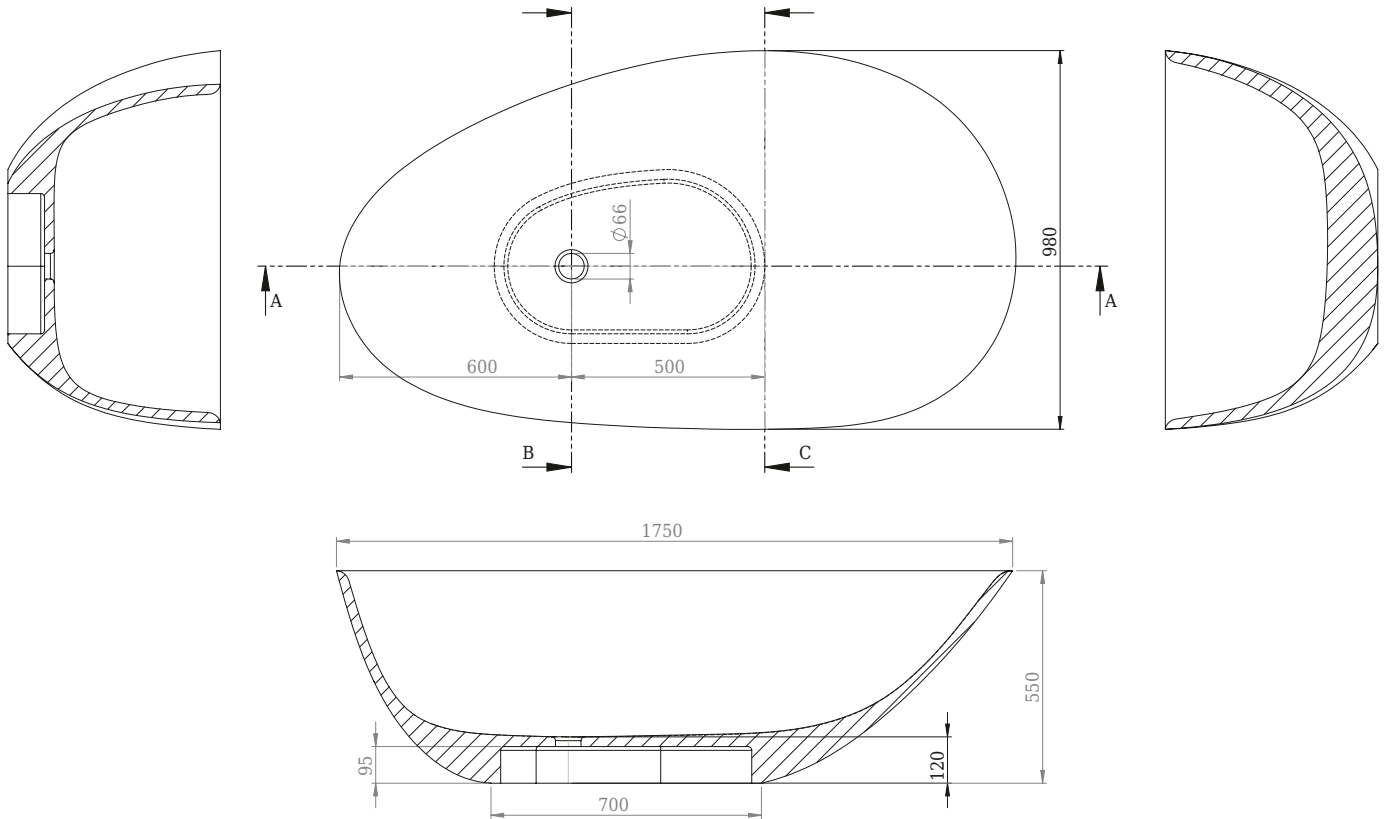

Copenhagen Bath

Bækkeskovvej
DK-2665 Vallensbæk Strand
CVR: DK32648622
Telefon: (+45) 3696 0747
contact@copenhagenbath.com
www.copenhagenbath.com

Muschel bathtub

SKU: 40030040

Colour: Matte white
Litre: 250 overflow
Size: 55cm / 175cm / 98cm
Weight: 220kg net

Muschel bathtub details:

Please note that there may be a tolerance of ± 5 mm as all products are hand sanded.