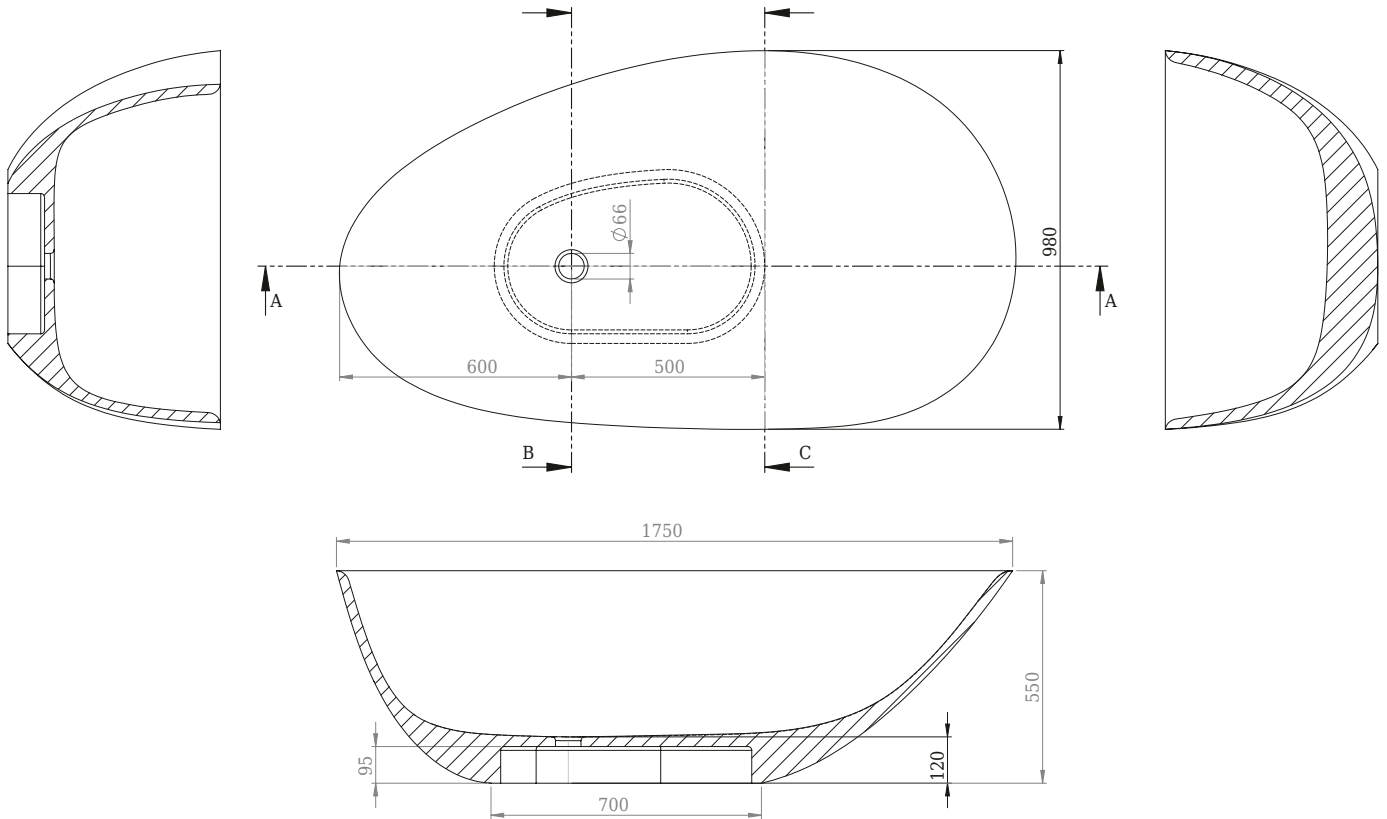

Copenhagen Bath

Bækkeskovvej
DK-2665 Vallensbæk Strand
CVR: DK32648622
Telefon: (+45) 3696 0747
contact@copenhagenbath.com
www.copenhagenbath.com

Muschel bathtub

SKU: 40030040

Colour:	Matte white
Litre:	250 overflow
Size:	55cm / 175cm / 98cm
Weight:	220kg net

Muschel bathtub details:

Please note that there may be a tolerance of ± 5 mm as all products are hand sanded.