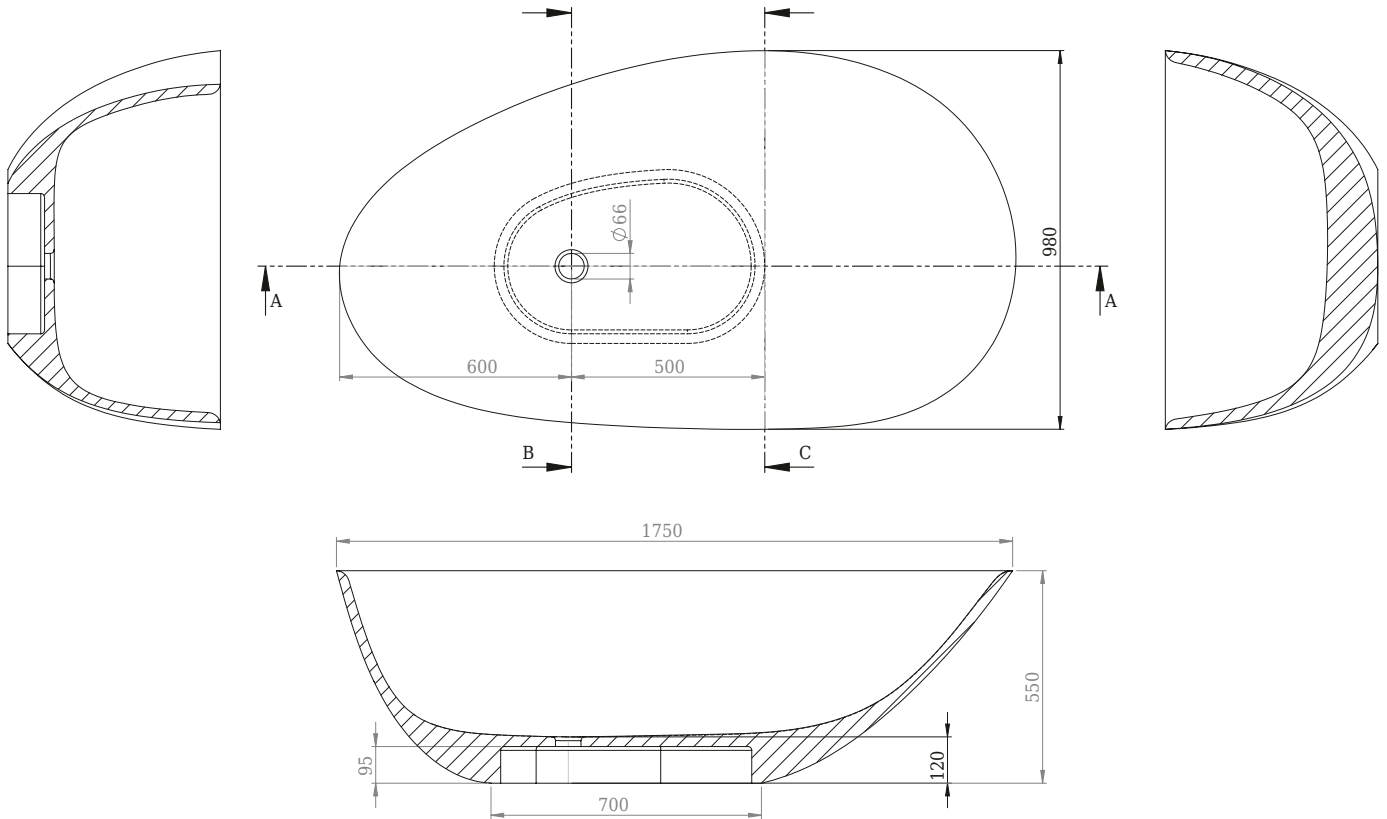

Copenhagen Bath

Bækkeskovvej
DK-2665 Vallensbæk Strand
CVR: DK32648622
Telefon: (+45) 3696 0747
contact@copenhagenbath.com
www.copenhagenbath.com

Muschel bathtub

SKU: 40030040

Colour:	Matte white
Litre:	250 overflow
Size:	55cm / 175cm / 98cm
Weight:	220kg netto

Muschel bathtub details:

Please note that there may be a tolerance of ± 5 mm as all products are hand sanded.