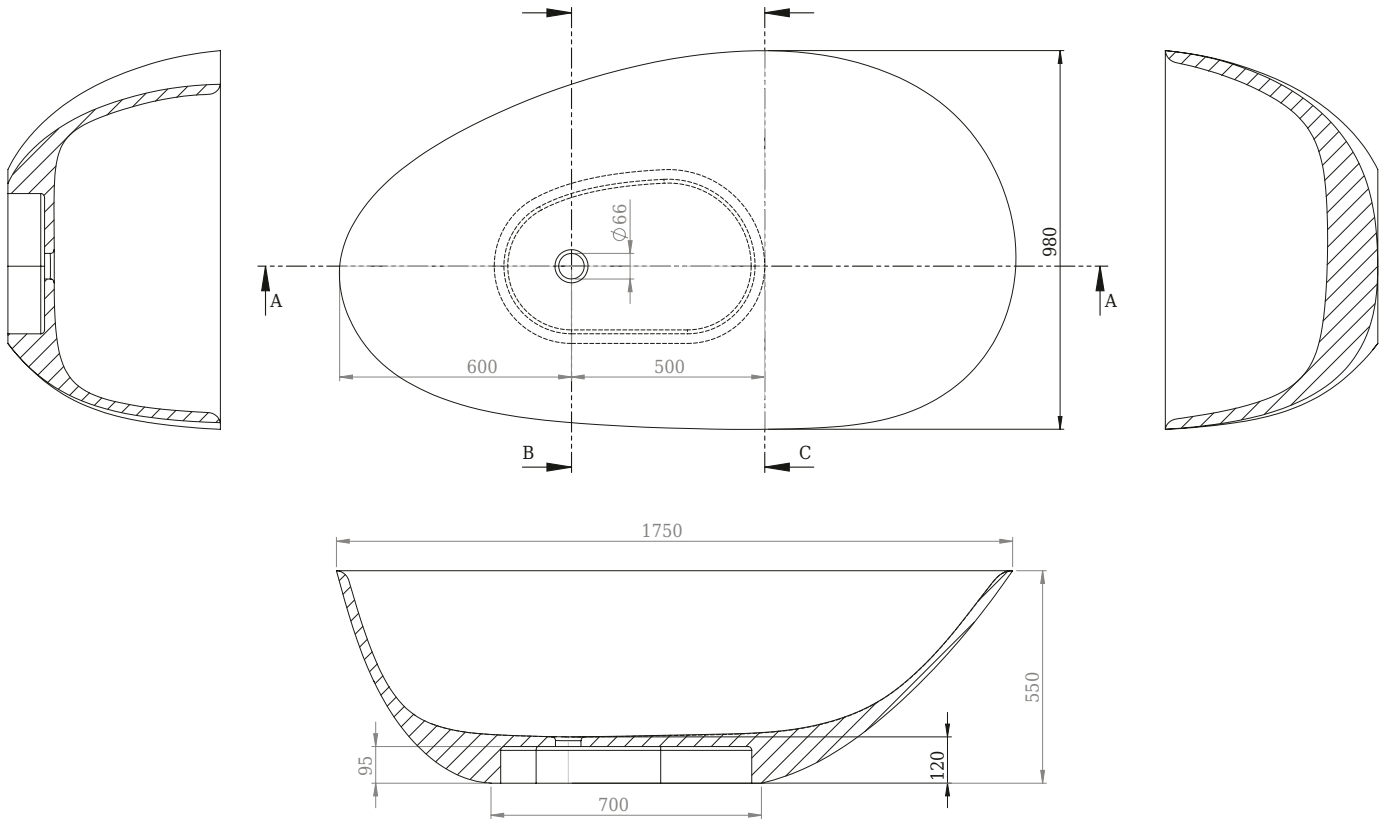

Copenhagen Bath

Roskildevej 394
DK-2610 Rødovre
VAT.No.: DK32648622
Phone: (+45) 3696 0747
contact@copenhagenbath.com
www.copenhagenbath.com

Muschel bathtub

SKU: 40030040

Colour:	Matte white
Litre:	250 overflow
Size:	55cm / 175cm / 98cm
Weight:	220kg netto

Muschel bathtub details:

Please note that there may be a tolerance of ± 5 mm as all products are hand sanded.