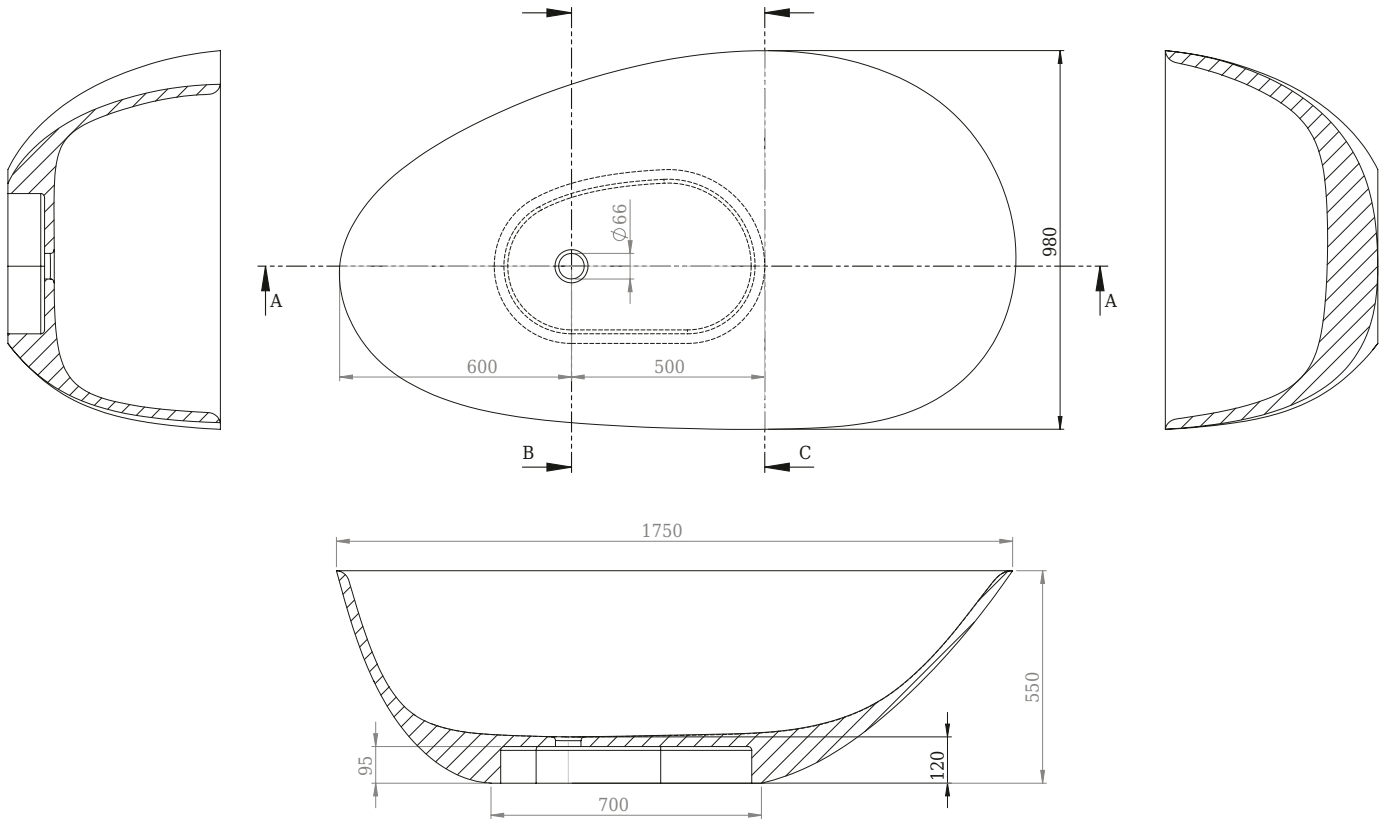

# Muschel bathtub

SKU: 40030040

<b>Colour:</b>	Matte white
<b>Litre:</b>	250 overflow
<b>Size:</b>	55cm / 175cm / 98cm
<b>Weight:</b>	220kg netto

## Muschel bathtub details:

Please note that there may be a tolerance of  $\pm 5$ mm as all products are hand sanded.