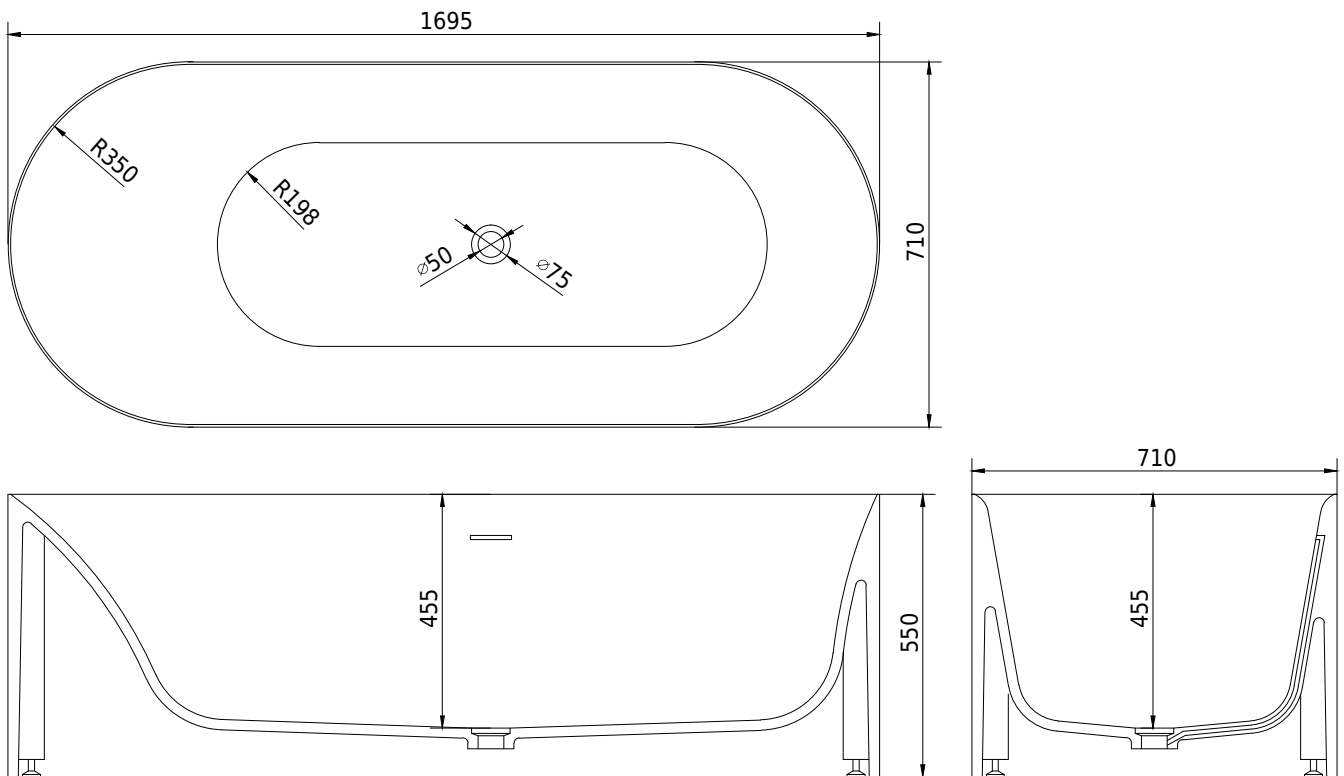

## SQ1 oval bathtub

SKU: 40030041

<b>Colour:</b>	Matte white
<b>Litre:</b>	260 overflow
<b>Size:</b>	55cm / 169.5cm / 71cm
<b>Weight:</b>	168kg netto

### SQ1 oval bathtub details:

Please note that there may be a tolerance of  $\pm 5$ mm as all products are hand sanded.