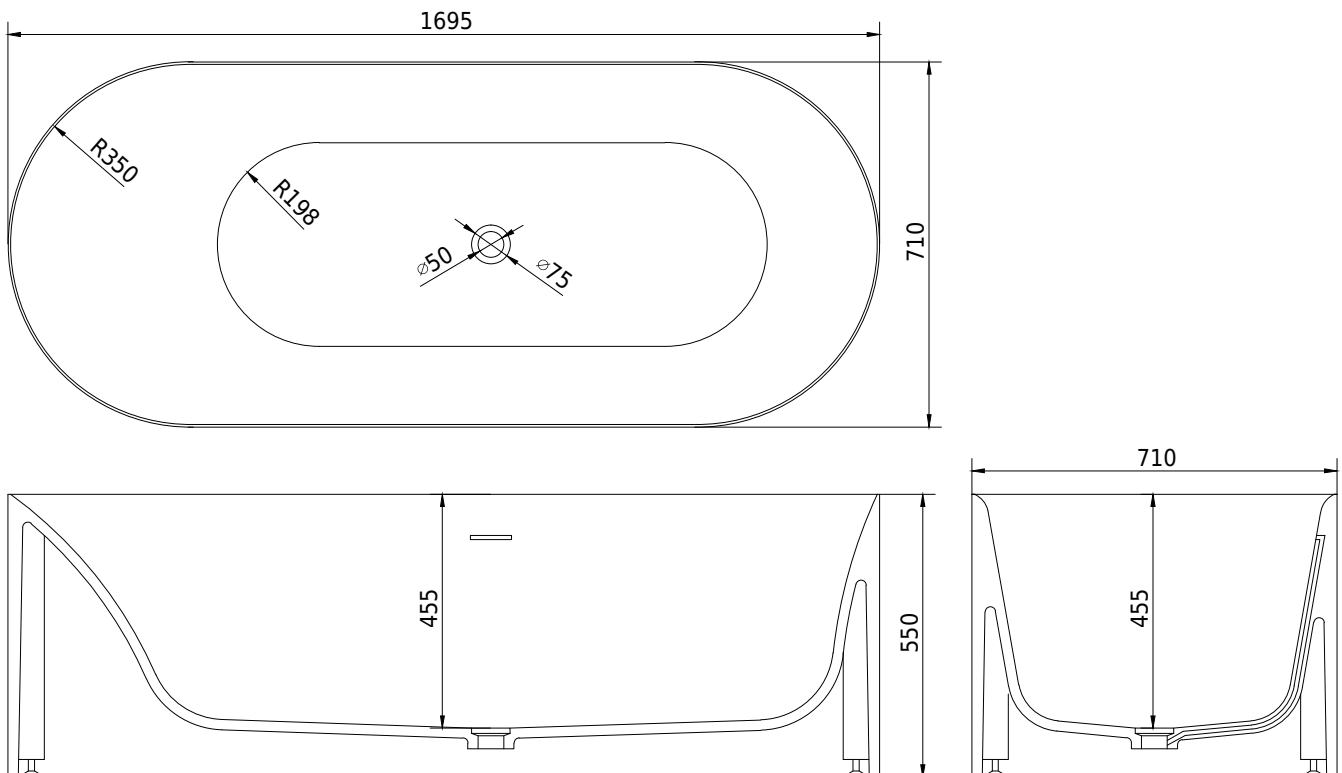

SQ1 oval bathtub

SKU: 40030041

Colour:	Matte white
Litre:	260 overflow
Size H/L/D:	55cm / 169.5cm / 71cm
Weight:	168kg net

SQ1 oval bathtub details:

SQ1 oval is the latest addition in our SQ-series by Danish designer Mikal Harrsen. Continuing his classic Scandinavian simplicity on the outside and the organic soft shapes on the inside, makes it not only a pleasure to look at but also comfortable to use. This bathtub is also available as rectangular. The tub is made of solid matte white Acovi® composite which is extremely easy to clean and maintain since it is completely pore free.

Please note that there may be a tolerance of ± 5 mm as all products are hand sanded.