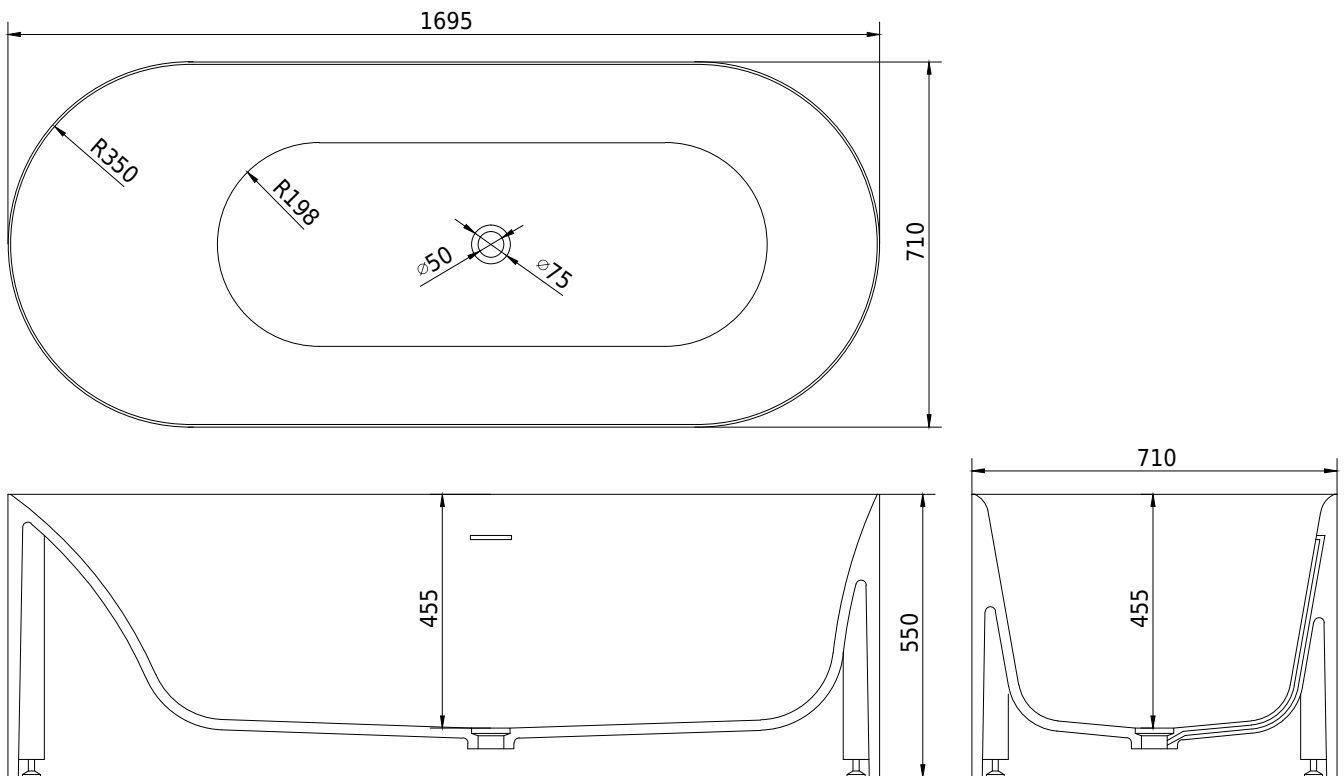

## SQ1 oval bathtub

SKU: 40030041

<b>Colour:</b>	Matte white
<b>Litre:</b>	260 overflow
<b>Size:</b>	55cm / 169.5cm / 71cm
<b>Weight:</b>	168kg net

### SQ1 oval bathtub details:

Please note that there may be a tolerance of  $\pm 5$ mm as all products are hand sanded.