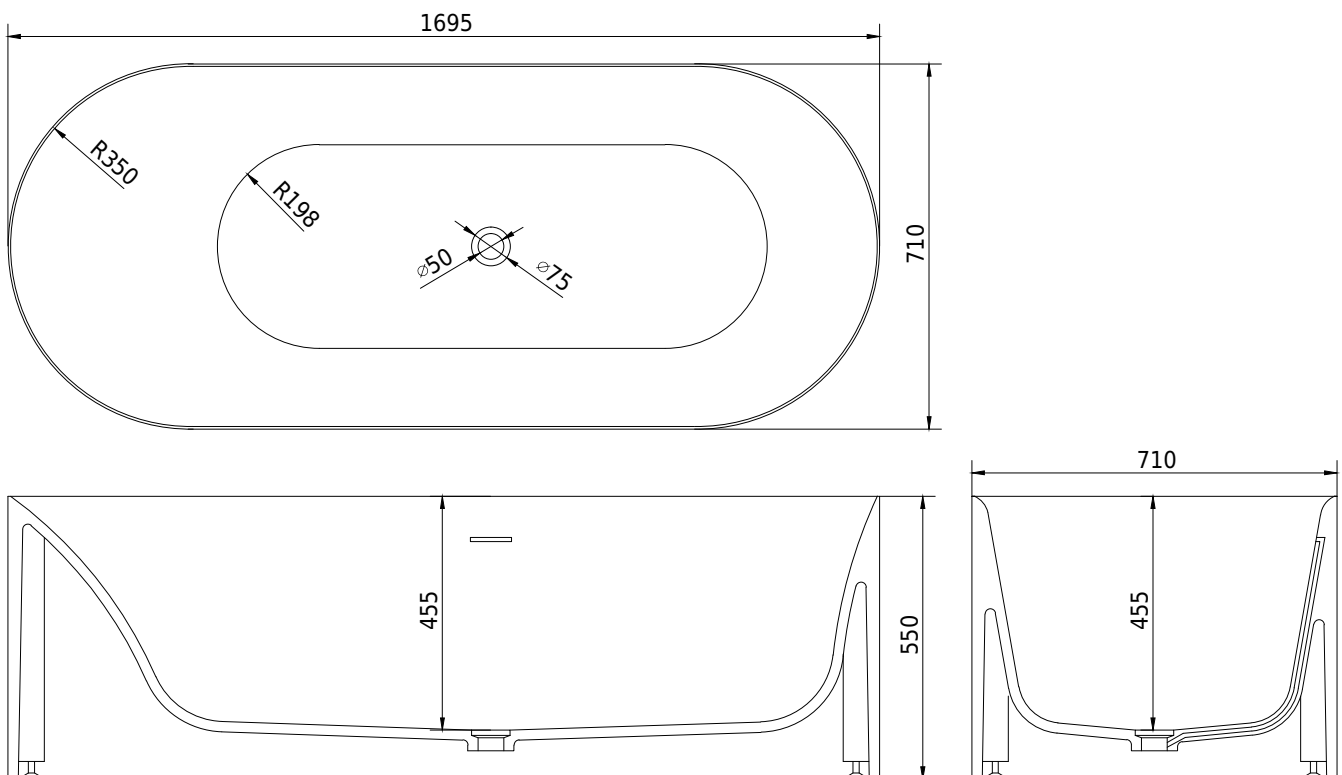

SQ1 oval bathtub

SKU: 40030041

Colour:	Matte white
Litre:	260 overflow
Size:	55cm / 169.5cm / 71cm
Weight:	168kg net

SQ1 oval bathtub details:

Please note that there may be a tolerance of ± 5 mm as all products are hand sanded.