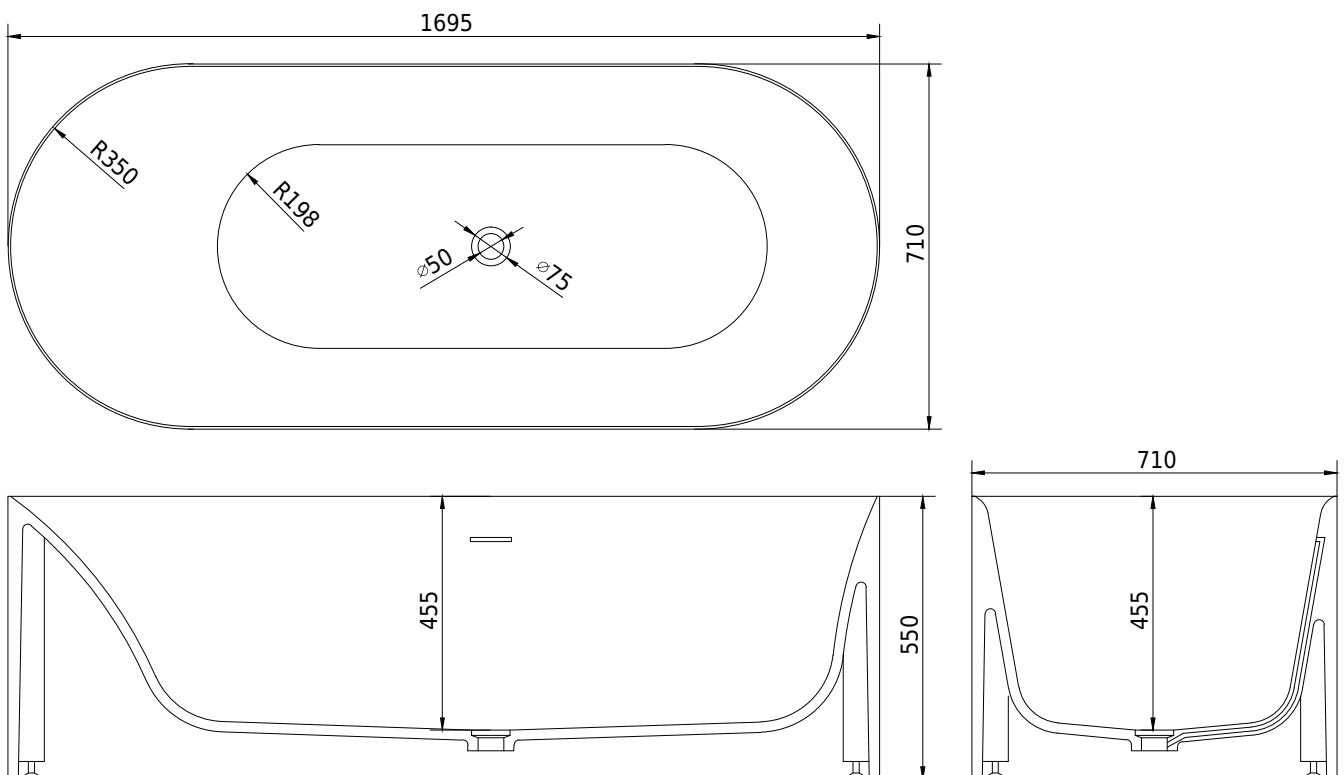

SQ1 oval bathtub

SKU: 40030041

Colour:	Matte white
Litre:	260 overflow
Size:	55cm / 169.5cm / 71cm
Weight:	168kg net

SQ1 oval bathtub details:

Please note that there may be a tolerance of ± 5 mm as all products are hand sanded.