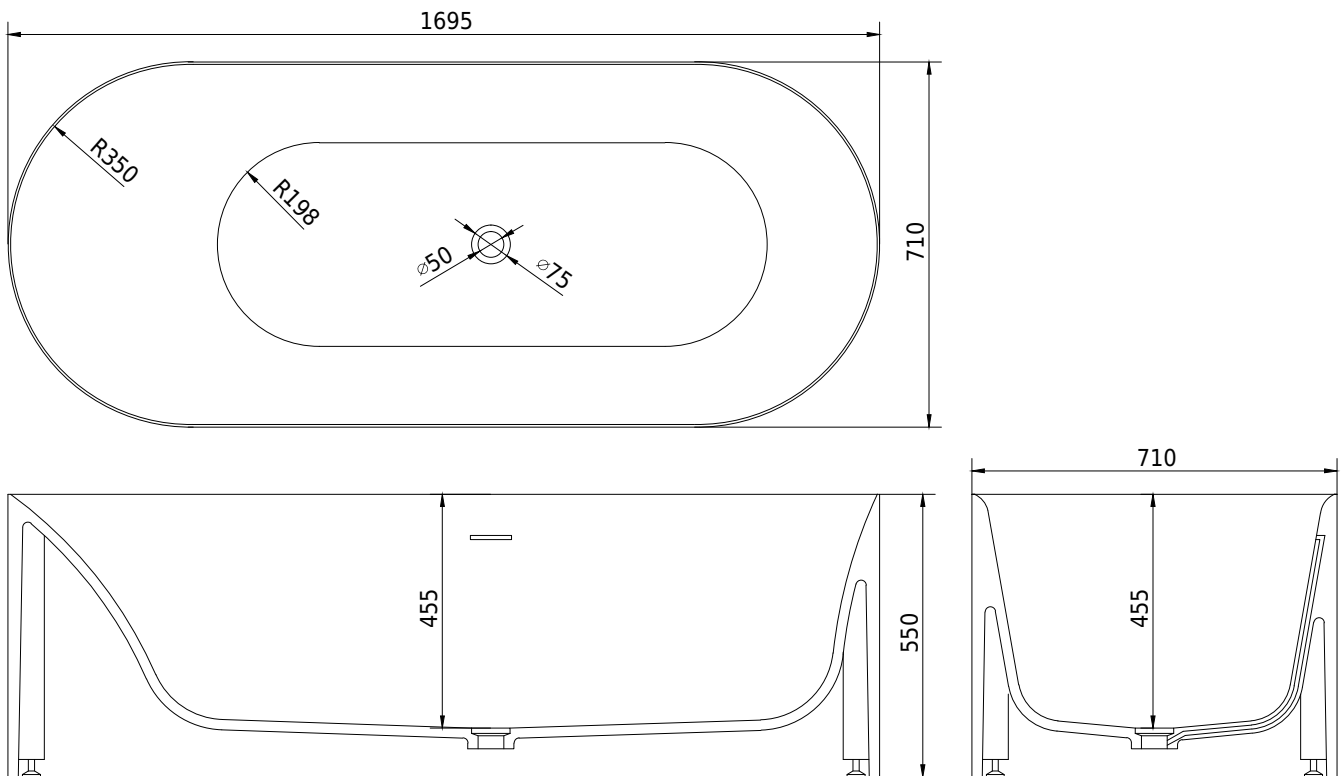

SQ1 oval bathtub

SKU: 40030041

Colour:	Matte white
Litre:	260 overflow
Size:	55cm / 169.5cm / 71cm
Weight:	168kg netto

SQ1 oval bathtub details:

Please note that there may be a tolerance of ± 5 mm as all products are hand sanded.