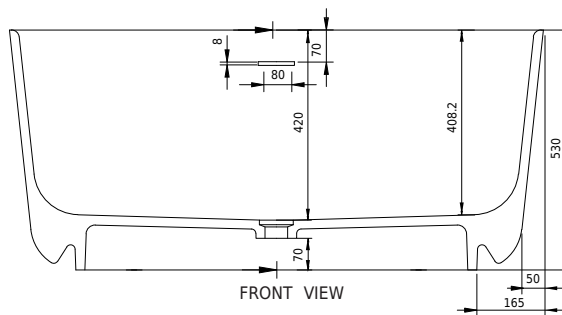

Copenhagen Bath

Roskildevej 394
DK-2610 Rødovre
VAT no.: DK32648622
Phone: 02476468850
contact@copenhagenbath.co.uk
www.copenhagenbath.co.uk

Hornbæk 118 bathtub

SKU: 40030042

Colour:	Matte white
Litre:	180 overflow
Size H/L/D:	53cm / 118cm / 65cm
Weight:	100kg net

Hornbæk 118 bathtub details:

Many older houses and apartments have small bathrooms, so it is difficult to fit in an ordinary bathtub. That is why we have expanded our popular Hornbæk range, with a bathtub that is only 118 cm long. This small oval bathtub has exterior sharp edges, and soft inner round shapes. Can also be ordered in the size H/L/W 53/148/75 and 53/168/80

Please note that there may be a tolerance of ± 5 mm as all products are hand sanded.