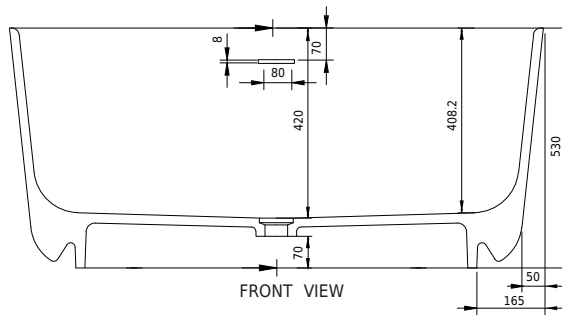

SKU: 40030042

Colour:	Matte white
Litre:	180 overflow
Size H/L/D:	53cm / 118cm / 65cm
Weight:	100kg net

Hornbæk 118 bathtub details:

Many older houses and apartments have small bathrooms, so it is difficult to fit in an ordinary bathtub. That is why we have expanded our popular Hornbæk range, with a bathtub that is only 118 cm long. This small oval bathtub has exterior sharp edges, and soft inner round shapes. Can also be ordered in the size H/L/W 53/148/75 and 53/168/80

Please note that there may be a tolerance of ± 5 mm as all products are hand sanded.