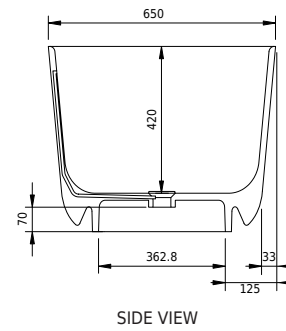

SKU: 40030042

Colour:	Matte white
Litre:	180 overflow
Size H/L/D:	53cm / 118cm / 65cm
Weight:	100kg net

Hornbæk 118 bathtub details:

Many older houses and apartments have small bathrooms, so it is difficult to fit in an ordinary bathtub. That is why we have expanded our popular Hornbæk range, with a bathtub that is only 118 cm long. This small oval bathtub has exterior sharp edges, and soft inner round shapes. Can also be ordered in the size H/L/W 53/148/75 and 53/168/80

Please note that there may be a tolerance of ± 5 mm as all products are hand sanded.