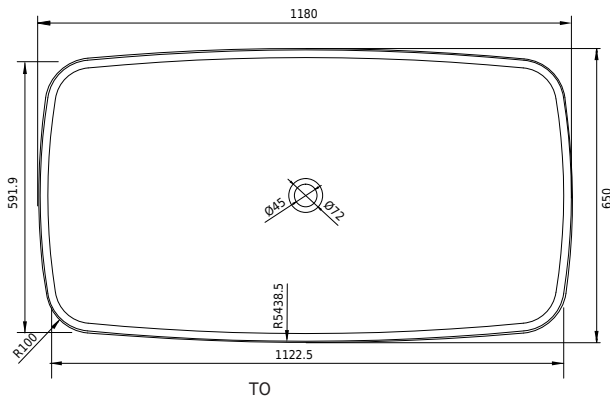

Copenhagen Bath

Roskildevej 394

DK-2610 Rødovre

VAT no.: DK32648622

Phone: 02476468850

contact@copenhagenbath.co.uk

www.copenhagenbath.co.uk

Hornbæk 118 bathtub

SKU: 40030042

Colour:	Matte white
Litre:	180 overflow
Size H/L/D:	53cm / 118cm / 65cm
Weight:	100kg net

Hornbæk 118 bathtub details:

Many older houses and apartments have small bathrooms, so it is difficult to fit in an ordinary bathtub. That is why we have expanded our popular Hornbæk range, with a bathtub that is only 118 cm long. This small oval bathtub has exterior sharp edges, and soft inner round shapes. Can also be ordered in the size H/L/W 53/148/75 and 53/168/80

Please note that there may be a tolerance of ± 5 mm as all products are hand sanded.