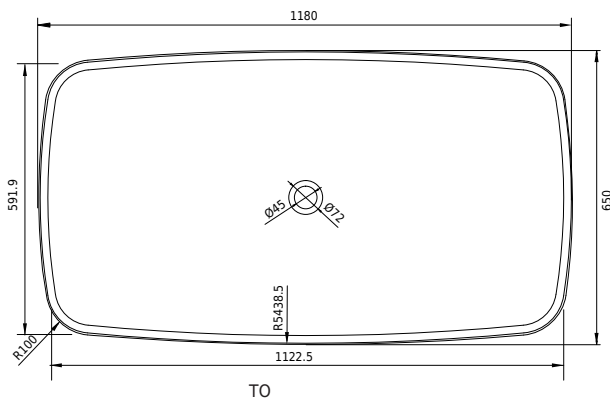

Copenhagen Bath

Roskildevej 394
DK-2610 Rødovre
VAT no.: DK32648622
Phone: 02476468850
contact@copenhagenbath.co.uk
www.copenhagenbath.co.uk

Hornbæk 118 bathtub

SKU: 40030042

Colour:	Matte white
Litre:	180 overflow
Size H/L/D:	53cm / 118cm / 65cm
Weight:	100kg net

Hornbæk 118 bathtub details:

Many older houses and apartments have small bathrooms, so it is difficult to fit in an ordinary bathtub. That is why we have expanded our popular Hornbæk range, with a bathtub that is only 118 cm long. This small oval bathtub has exterior sharp edges, and soft inner round shapes. Can also be ordered in the size H/L/W 53/148/75 and 53/168/80

Please note that there may be a tolerance of ± 5 mm as all products are hand sanded.