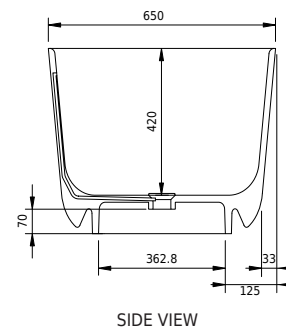

Copenhagen Bath

Roskildevej 394
DK-2610 Rødovre
VAT no.: DK32648622
Phone: 02476468850
contact@copenhagenbath.co.uk
www.copenhagenbath.co.uk

Hornbæk 118 bathtub

SKU: 40030042

Colour:	Matte white
Litre:	180 overflow
Size H/L/D:	53cm / 118cm / 65cm
Weight:	100kg net

Hornbæk 118 bathtub details:

Many older houses and apartments have small bathrooms, so it is difficult to fit in an ordinary bathtub. That is why we have expanded our popular Hornbæk range, with a bathtub that is only 118 cm long. This small oval bathtub has exterior sharp edges, and soft inner round shapes. Can also be ordered in the size H/L/W 53/148/75 and 53/168/80