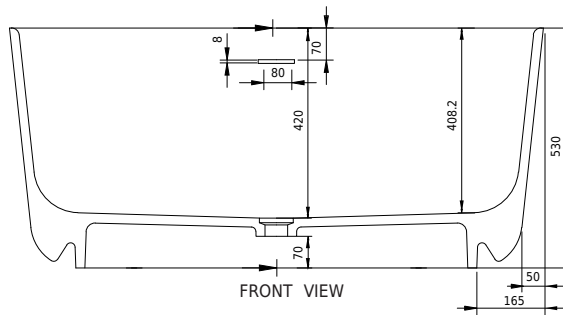

Copenhagen Bath

Bækkeskovvej
DK-2665 Vallensbæk Strand
CVR: DK32648622
Telefon: (+45) 3696 0747
contact@copenhagenbath.com
www.copenhagenbath.com

Hornbæk 118 bathtub

SKU: 40030042

Colour: Matte white
Litre: 180 overflow
Size: 53cm / 118cm / 65cm
Weight: 100kg net

Hornbæk 118 bathtub details:

Please note that there may be a tolerance of ± 5 mm as all products are hand sanded.