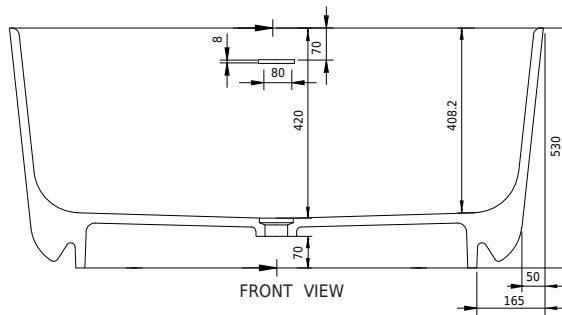

Copenhagen Bath

Bækkeskovvej
DK-2665 Vallensbæk Strand
CVR: DK32648622
Telefon: (+45) 3696 0747
contact@copenhagenbath.com
www.copenhagenbath.com

Hornbæk 118 bathtub

SKU: 40030042

Colour: Matte white
Litre: 180 overflow
Size: 53cm / 118cm / 65cm
Weight: 100kg net

Hornbæk 118 bathtub details:

Please note that there may be a tolerance of ± 5 mm as all products are hand sanded.