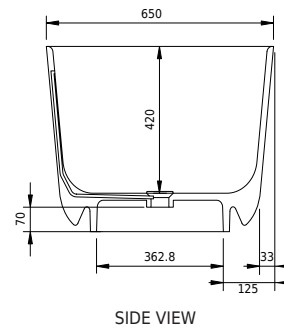

Copenhagen Bath

Bækkeskovvej
DK-2665 Vallensbæk Strand
CVR: DK32648622
Telefon: (+45) 3696 0747
contact@copenhagenbath.com
www.copenhagenbath.com

Hornbæk 118 bathtub

SKU: 40030042

Colour:	Matte white
Litre:	180 overflow
Size:	53cm / 118cm / 65cm
Weight:	100kg net

Hornbæk 118 bathtub details:

Please note that there may be a tolerance of ± 5 mm as all products are hand sanded.