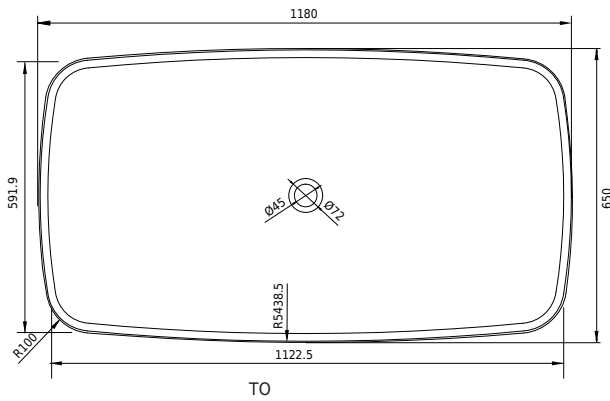

Copenhagen Bath

Bækkeskovvej
DK-2665 Vallensbæk Strand
CVR: DK32648622
Telefon: (+45) 3696 0747
contact@copenhagenbath.com
www.copenhagenbath.com

Hornbæk 118 bathtub

SKU: 40030042

Colour:	Matte white
Litre:	180 overflow
Size:	53cm / 118cm / 65cm
Weight:	100kg net

Hornbæk 118 bathtub details:

Please note that there may be a tolerance of ± 5 mm as all products are hand sanded.