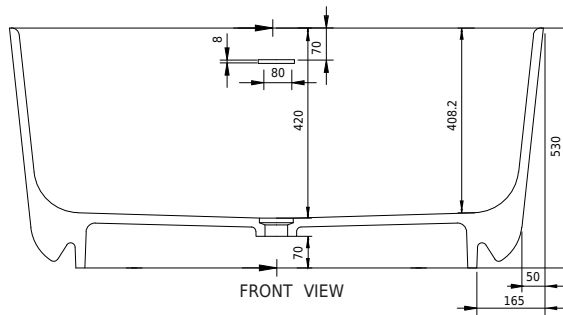

Copenhagen Bath

Bækkeskovvej
DK-2665 Vallensbæk Strand
CVR: DK32648622
Telefon: (+45) 3696 0747
contact@copenhagenbath.com
www.copenhagenbath.com

Hornbæk 118 bathtub

SKU: 40030042

Colour:	Matte white
Litre:	180 overflow
Size:	53cm / 118cm / 65cm
Weight:	100kg net

Hornbæk 118 bathtub details:

Please note that there may be a tolerance of ± 5 mm as all products are hand sanded.