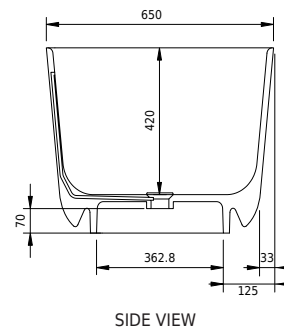

Copenhagen Bath

Roskildevej 394
DK-2610 Rødovre
ALV no.: DK32648622
IBAN: DK8190774584517404
Swift: SPNODK22
contact@copenhagenbath.com
www.copenhagenbath.com

Hornbæk 118 amme

SKU: 40030042

Väri:	Mattavalkoinen Acovi®
Litraa:	180 ylivuoto
Koko K/P/S:	53cm / 118cm / 65cm
Weight:	100kg netto

Hornbæk 118 amme tiedot:

Please note that there may be a tolerance of ± 5 mm as all products are hand sanded.