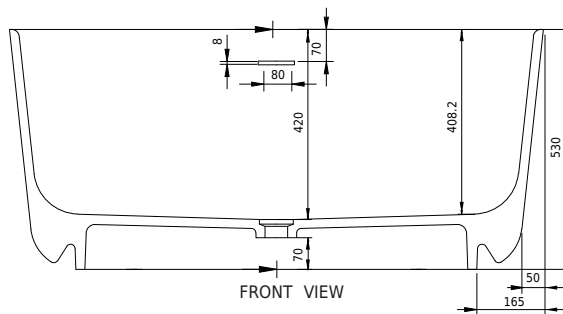

Copenhagen Bath

Roskildevej 394
DK-2610 Rødovre
ALV no.: DK32648622
IBAN: DK8190774584517404
Swift: SPNODK22
contact@copenhagenbath.com
www.copenhagenbath.com

Hornbæk 118 amme

SKU: 40030042

Väri:	Mattavalkoinen Acovi®
Litraa:	180 ylivuoto
Koko K/P/S:	53cm / 118cm / 65cm
Weight:	100kg netto

Hornbæk 118 amme tiedot:

Please note that there may be a tolerance of ± 5 mm as all products are hand sanded.