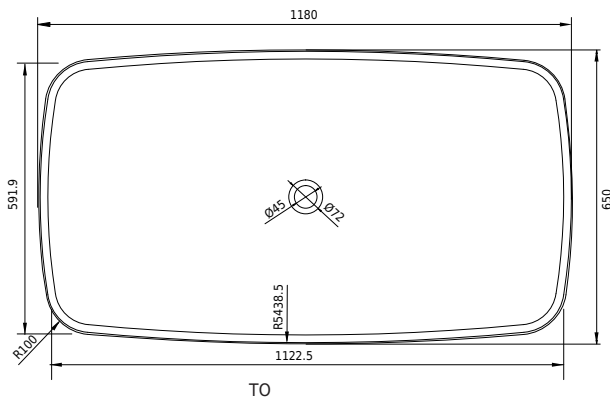

Copenhagen Bath

Roskildevej 394
DK-2610 Rødovre
ALV no.: DK32648622
IBAN: DK8190774584517404
Swift: SPNODK22
contact@copenhagenbath.com
www.copenhagenbath.com

Hornbæk 118 amme

SKU: 40030042

Väri:	Mattavalkoinen Acovi®
Litraa:	180 ylivuoto
Koko K/P/S:	53cm / 118cm / 65cm
Weight:	100kg netto

Hornbæk 118 amme tiedot:

Please note that there may be a tolerance of ± 5 mm as all products are hand sanded.