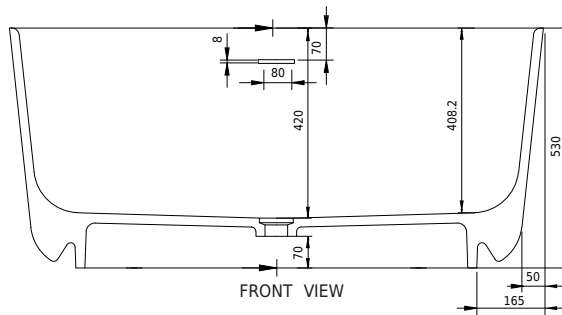

Copenhagen Bath

Bækkeskovvej
DK-2665 Vallensbæk Strand
CVR: DK32648622
Telefon: (+45) 3696 0747
contact@copenhagenbath.com
www.copenhagenbath.com

Hornbæk 118 bathtub

SKU: 40030042

Colour: Matte white
Litre: 180 overflow
Size: 53cm / 118cm / 65cm
Weight: 100kg netto

Hornbæk 118 bathtub details:

Please note that there may be a tolerance of ± 5 mm as all products are hand sanded.