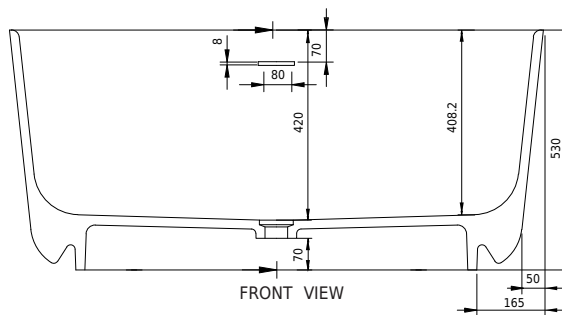

# Hornbæk 118 bathtub

SKU: 40030042

<b>Colour:</b>	Matte white
<b>Litre:</b>	180 overflow
<b>Size:</b>	53cm / 118cm / 65cm
<b>Weight:</b>	100kg netto

### Hornbæk 118 bathtub details:

Please note that there may be a tolerance of  $\pm 5$ mm as all products are hand sanded.