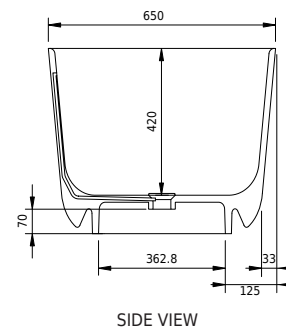

# Hornbæk 118 bathtub

SKU: 40030042

<b>Colour:</b>	Matte white
<b>Litre:</b>	180 overflow
<b>Size:</b>	53cm / 118cm / 65cm
<b>Weight:</b>	100kg netto

### Hornbæk 118 bathtub details:

Please note that there may be a tolerance of  $\pm 5$ mm as all products are hand sanded.