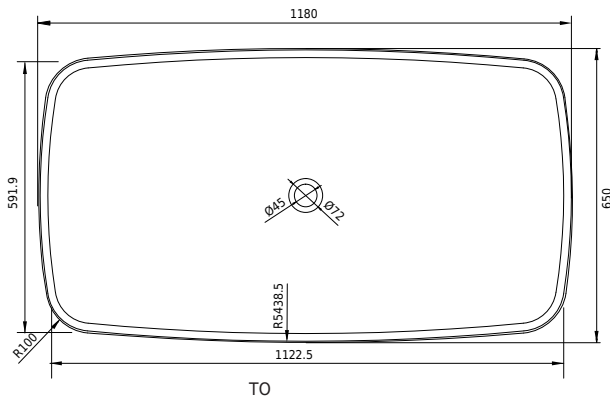

Copenhagen Bath

Bækkeskovvej
DK-2665 Vallensbæk Strand
CVR: DK32648622
Telefon: (+45) 3696 0747
contact@copenhagenbath.com
www.copenhagenbath.com

Hornbæk 118 bathtub

SKU: 40030042

Colour: Matte white
Litre: 180 overflow
Size: 53cm / 118cm / 65cm
Weight: 100kg netto

Hornbæk 118 bathtub details:

Please note that there may be a tolerance of ± 5 mm as all products are hand sanded.