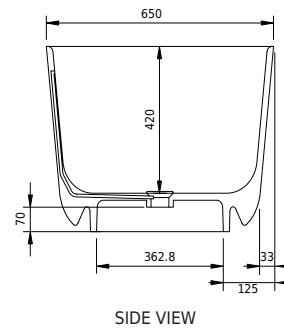

Copenhagen Bath

Bækkeskovvej
DK-2665 Vallensbæk Strand
CVR: DK32648622
Telefon: (+45) 3696 0747
contact@copenhagenbath.com
www.copenhagenbath.com

Hornbæk 118 bathtub

SKU: 40030042

Colour: Matte white
Litre: 180 overflow
Size: 53cm / 118cm / 65cm
Weight: 100kg netto

Hornbæk 118 bathtub details:

Please note that there may be a tolerance of ± 5 mm as all products are hand sanded.