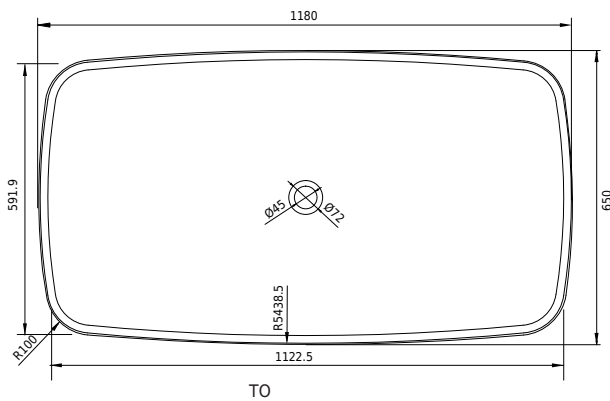

# Hornbæk 118 bathtub

SKU: 40030042

<b>Colour:</b>	Matte white
<b>Litre:</b>	180 overflow
<b>Size:</b>	53cm / 118cm / 65cm
<b>Weight:</b>	100kg netto

### Hornbæk 118 bathtub details:

Please note that there may be a tolerance of  $\pm 5$ mm as all products are hand sanded.