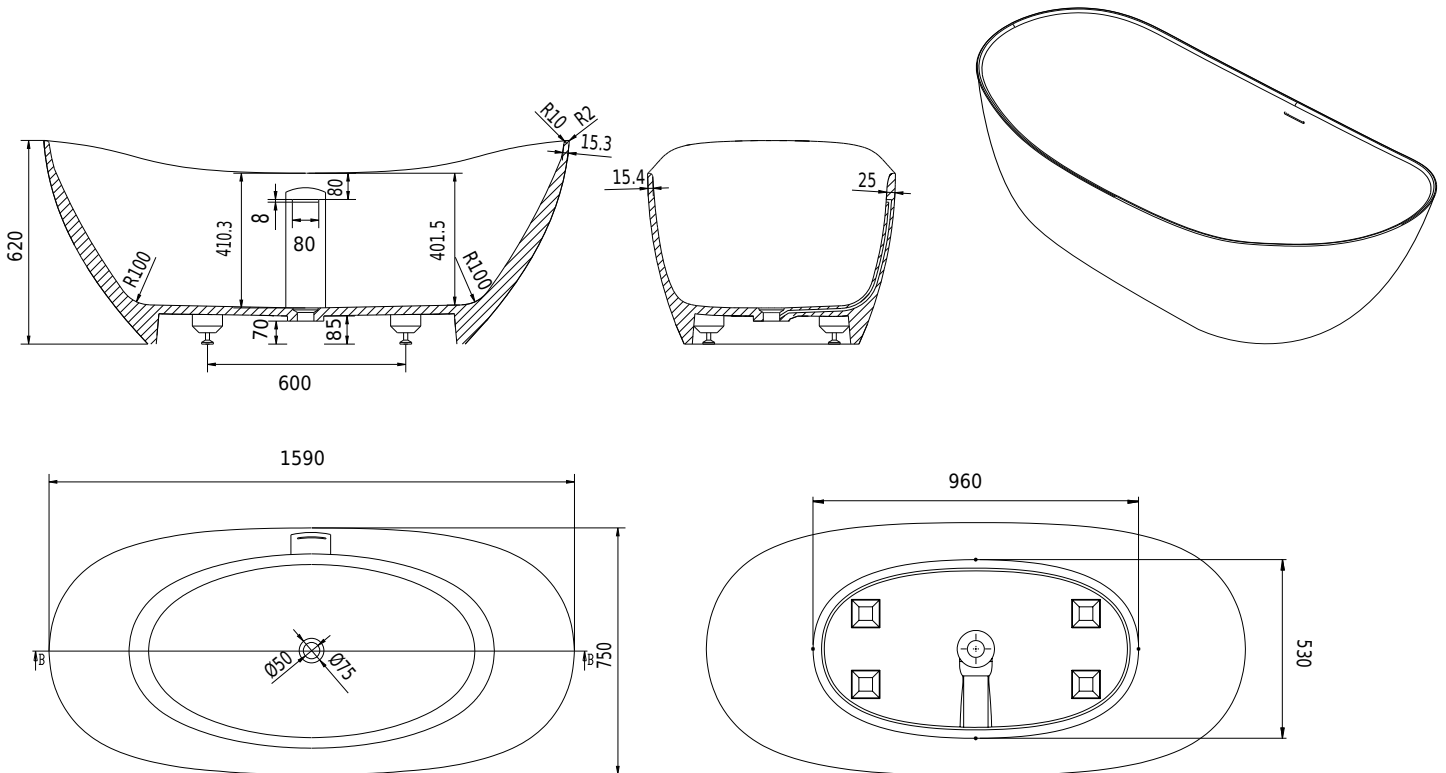

TQ5 bathtub

SKU: 40030045

Colour: Matte white
Litre: 270 overflow
Size H/L/D: 62cm / 159cm / 75cm
Weight: 143kg net

TQ5 bathtub details:

TQ5 bathtub is the fourth bathtub designed by Danish award winning designer Mikal Harrsen for Copenhagen Bath.

His usual minimalistic and clean design makes it an instant classic in the international respected Scandinavian style. Sharp lines form the outside of the TQ5 where soft and organic shapes on the inside makes it a comfortable and relaxing experience using the bathtub.