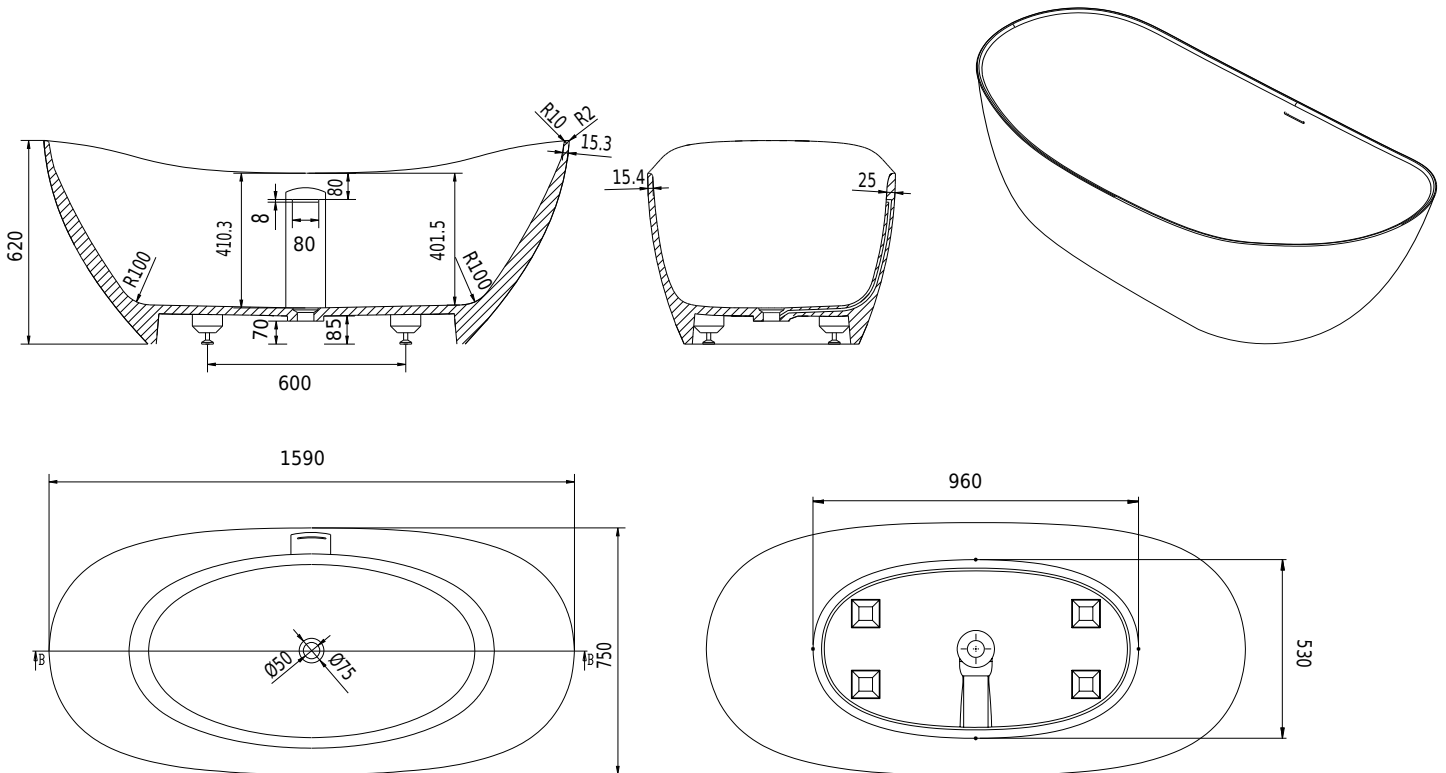

Copenhagen Bath

Roskildevej 394
DK-2610 Rødovre
VAT no.: DK32648622
Phone: 02476468850
contact@copenhagenbath.co.uk
www.copenhagenbath.co.uk

TQ5 bathtub

SKU: 40030045

Colour:	Matte white
Litre:	270 overflow
Size H/L/D:	62cm / 159cm / 75cm
Weight:	143kg net

TQ5 bathtub details:

TQ5 bathtub is the fourth bathtub designed by Danish award winning designer Mikal Harrsen for Copenhagen Bath.

His usual minimalistic and clean design makes it an instant classic in the international respected Scandinavian style. Sharp lines form the outside of the TQ5 where soft and organic shapes on the inside makes it a comfortable and relaxing experience using the bathtub.