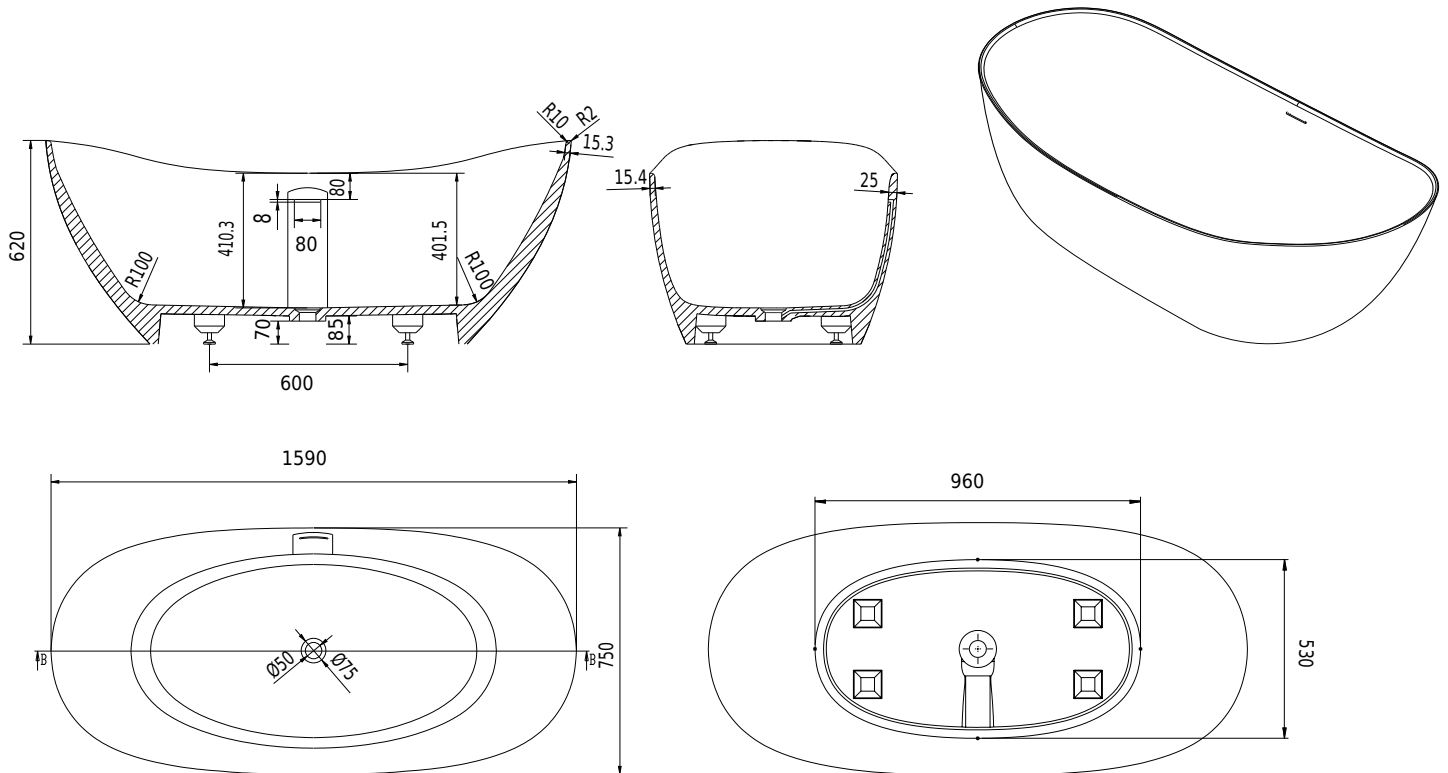

TQ5 bathtub

SKU: 40030045

Colour:	Matte white
Litre:	270 overflow
Size:	62cm / 159cm / 75cm
Weight:	143kg net

TQ5 bathtub details:

Please note that there may be a tolerance of ± 5 mm as all products are hand sanded.