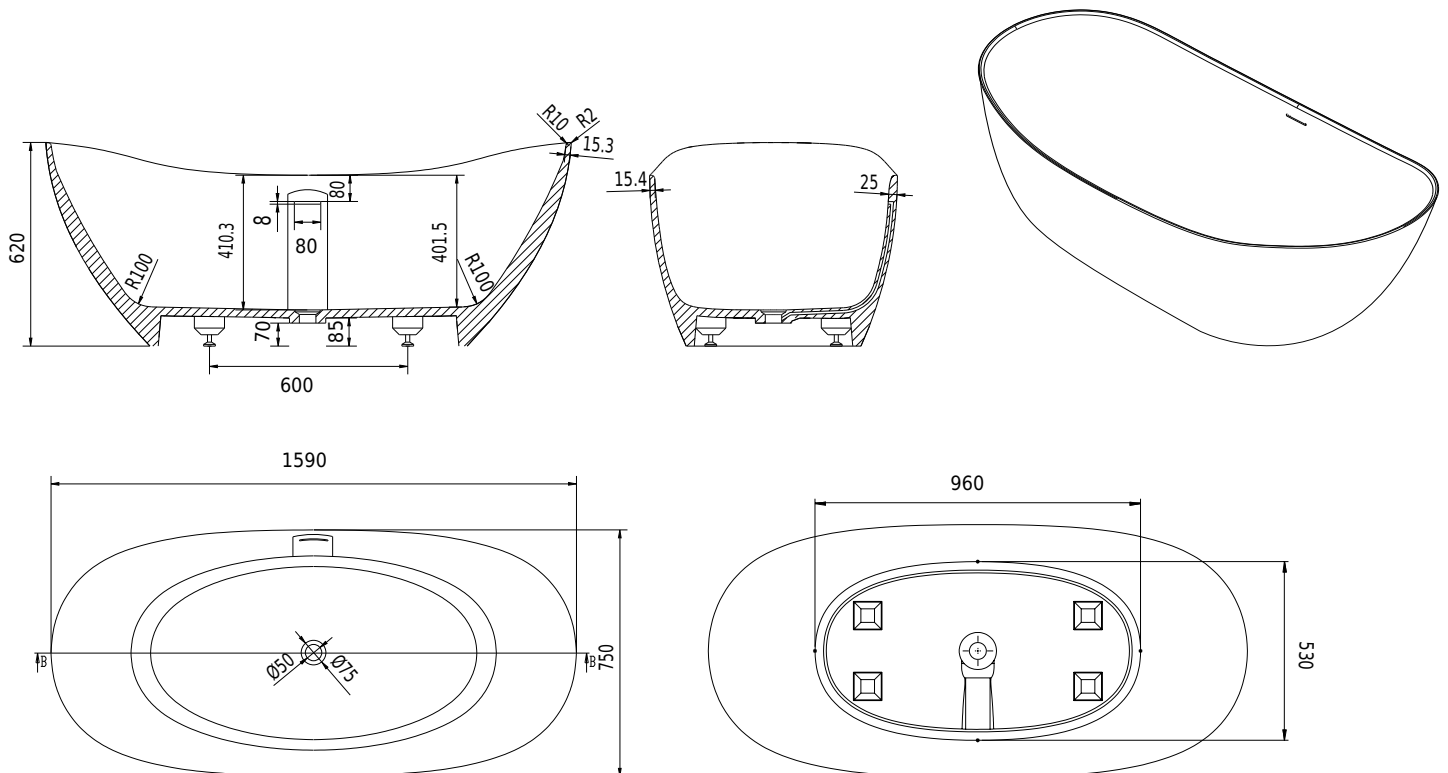

TQ5 bathtub

SKU: 40030045

Colour:	Matte white
Litre:	270 overflow
Size:	62cm / 159cm / 75cm
Weight:	143kg net

TQ5 bathtub details:

Please note that there may be a tolerance of ± 5 mm as all products are hand sanded.