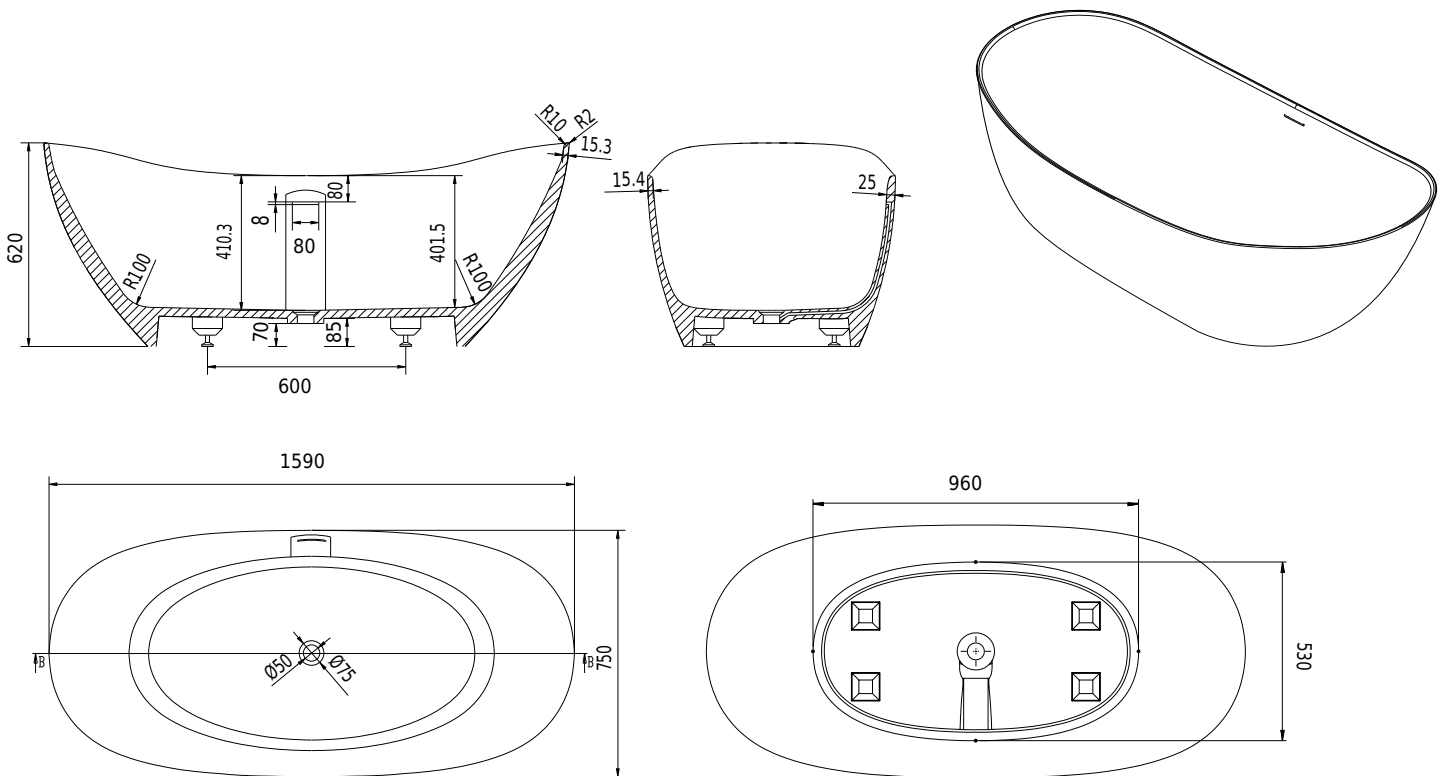

Copenhagen Bath

Roskildevej 394
DK-2610 Rødovre
ALV no.: DK32648622
IBAN: DK8190774584517404
Swift: SPNODK22
contact@copenhagenbath.com
www.copenhagenbath.com

TQ5 amme

SKU: 40030045

Väri:

Littraa:

Koko K/P/S:

Weight:

270 ylivuoto

62cm / 159cm / 75cm

143kg netto

TQ5 amme tiedot:

Please note that there may be a tolerance of ± 5 mm as all products are hand sanded.