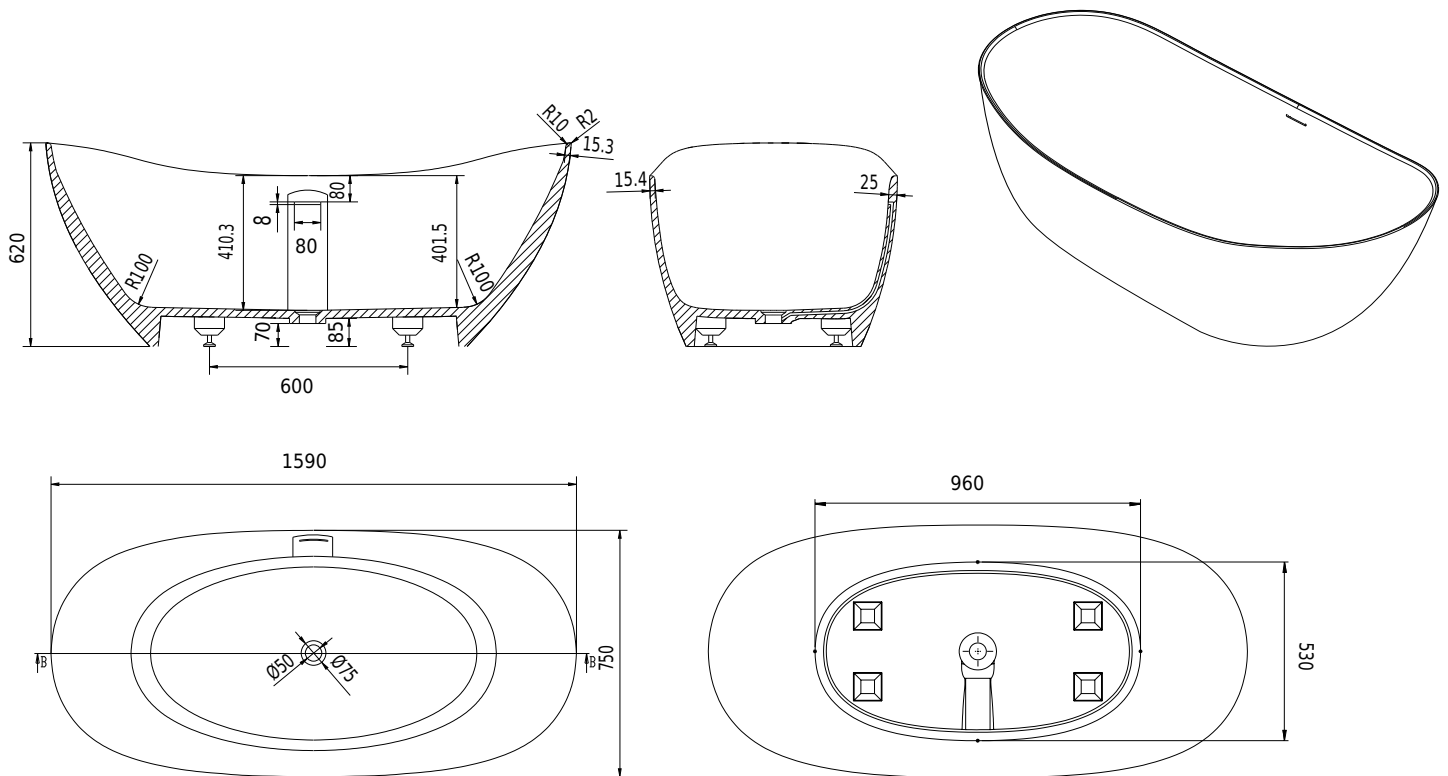

Copenhagen Bath

Roskildevej 394
DK-2610 Rødovre
ALV no.: DK32648622
IBAN: DK8190774584517404
Swift: SPNODK22
contact@copenhagenbath.com
www.copenhagenbath.com

TQ5 amme

SKU: 40030045

Väri:

Litraa:

Koko K/P/S:

Weight:

270 ylivuoto

62cm / 159cm / 75cm

143kg netto

TQ5 amme tiedot:

Please note that there may be a tolerance of ± 5 mm as all products are hand sanded.