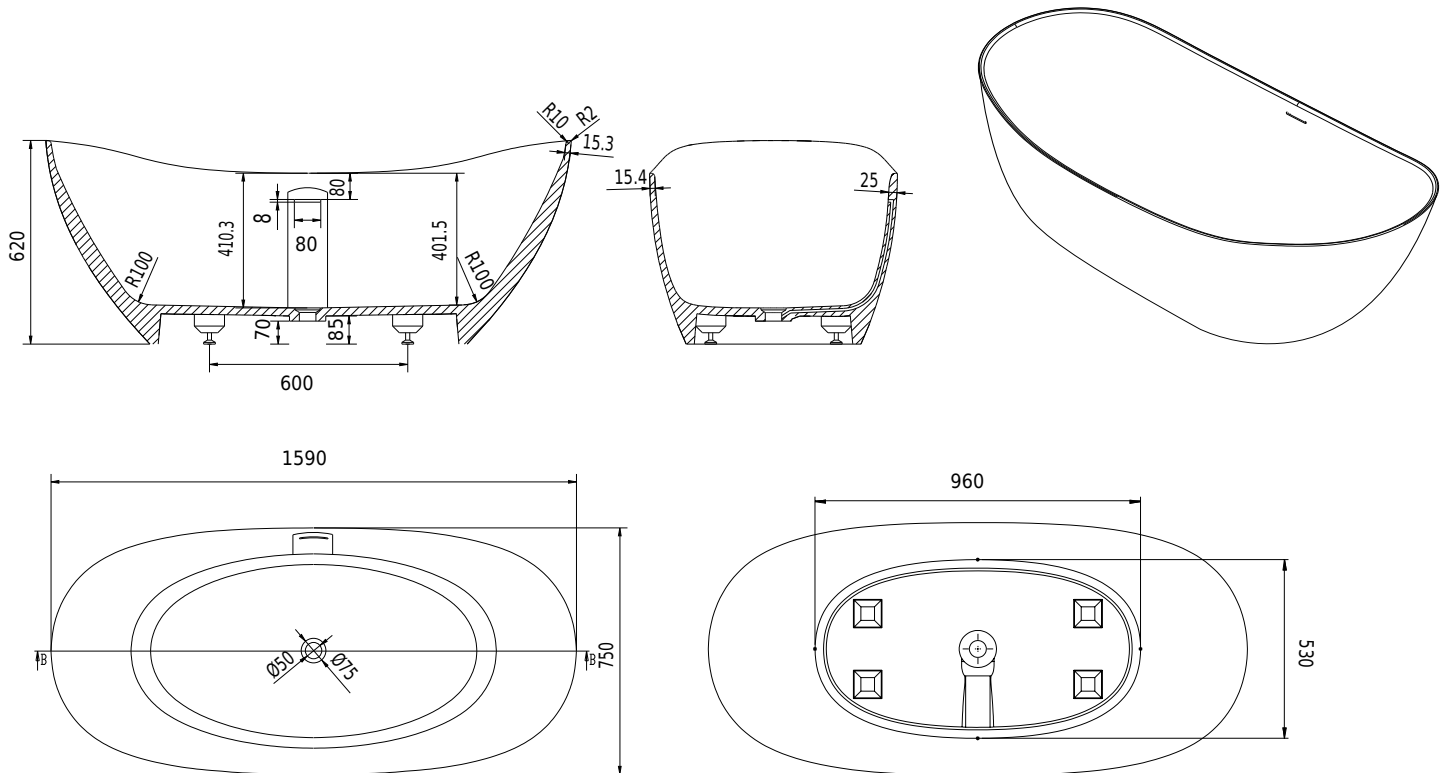

## TQ5 bathtub

SKU: 40030045

<b>Colour:</b>	Matte white
<b>Litre:</b>	270 overflow
<b>Size:</b>	62cm / 159cm / 75cm
<b>Weight:</b>	143kg netto

### TQ5 bathtub details:

Please note that there may be a tolerance of  $\pm 5$ mm as all products are hand sanded.