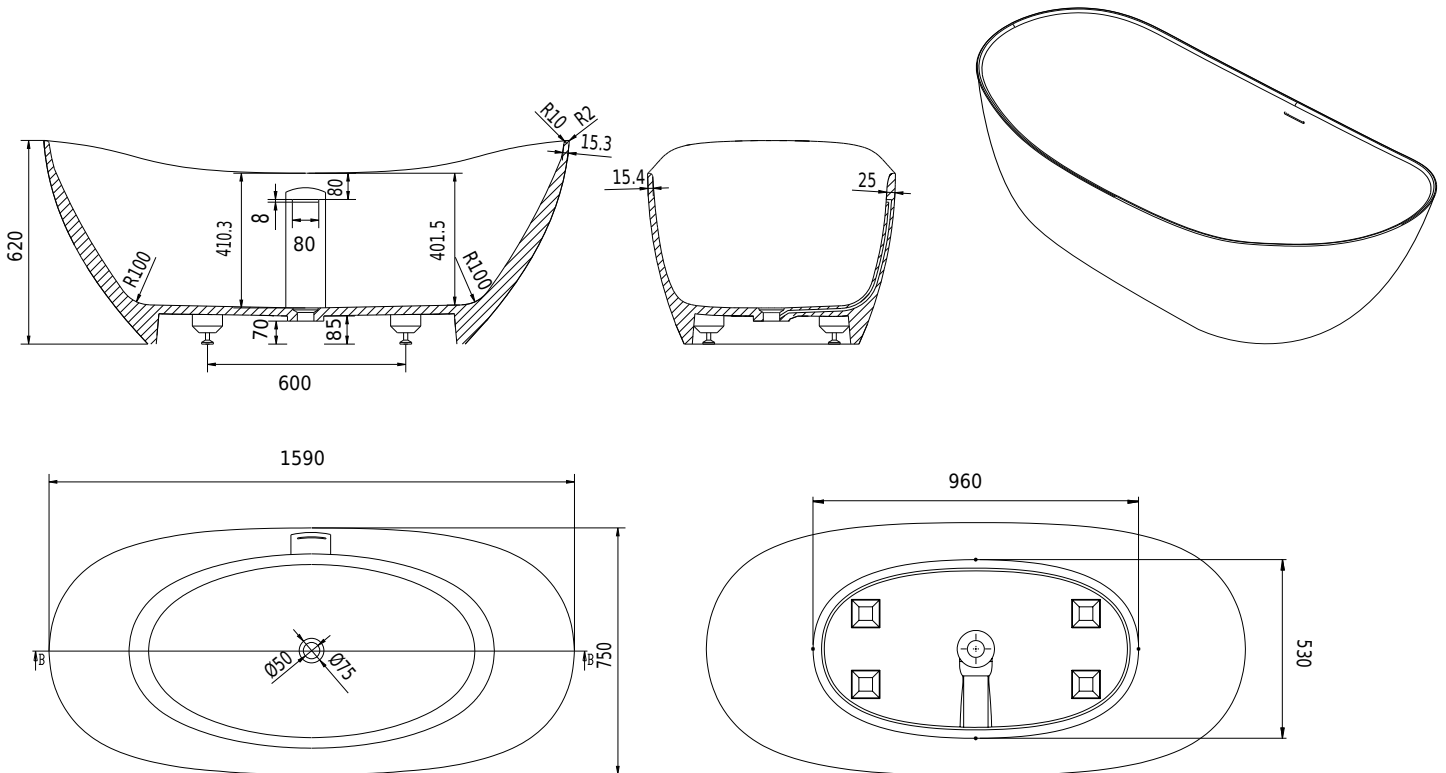

## TQ5 bathtub

SKU: 40030045

<b>Colour:</b>	Matte white
<b>Litre:</b>	270 overflow
<b>Size:</b>	62cm / 159cm / 75cm
<b>Weight:</b>	143kg netto

### TQ5 bathtub details:

Please note that there may be a tolerance of  $\pm 5$ mm as all products are hand sanded.