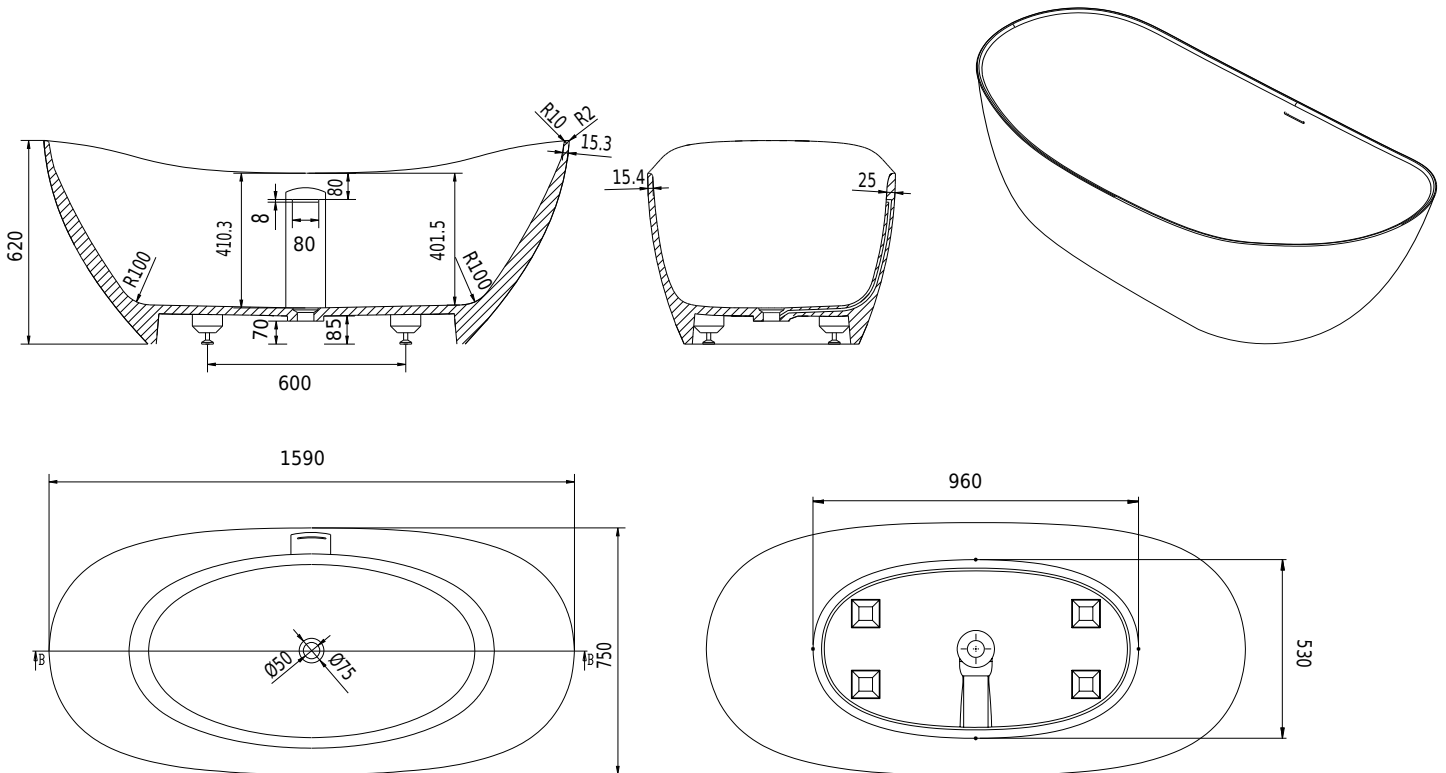

## TQ5 bathtub

SKU: 40030045

**Colour:** Matte white  
**Litre:** 270 overflow  
**Size:** 62cm / 159cm / 75cm  
**Weight:** 143kg netto

### TQ5 bathtub details:

Please note that there may be a tolerance of  $\pm 5$ mm as all products are hand sanded.