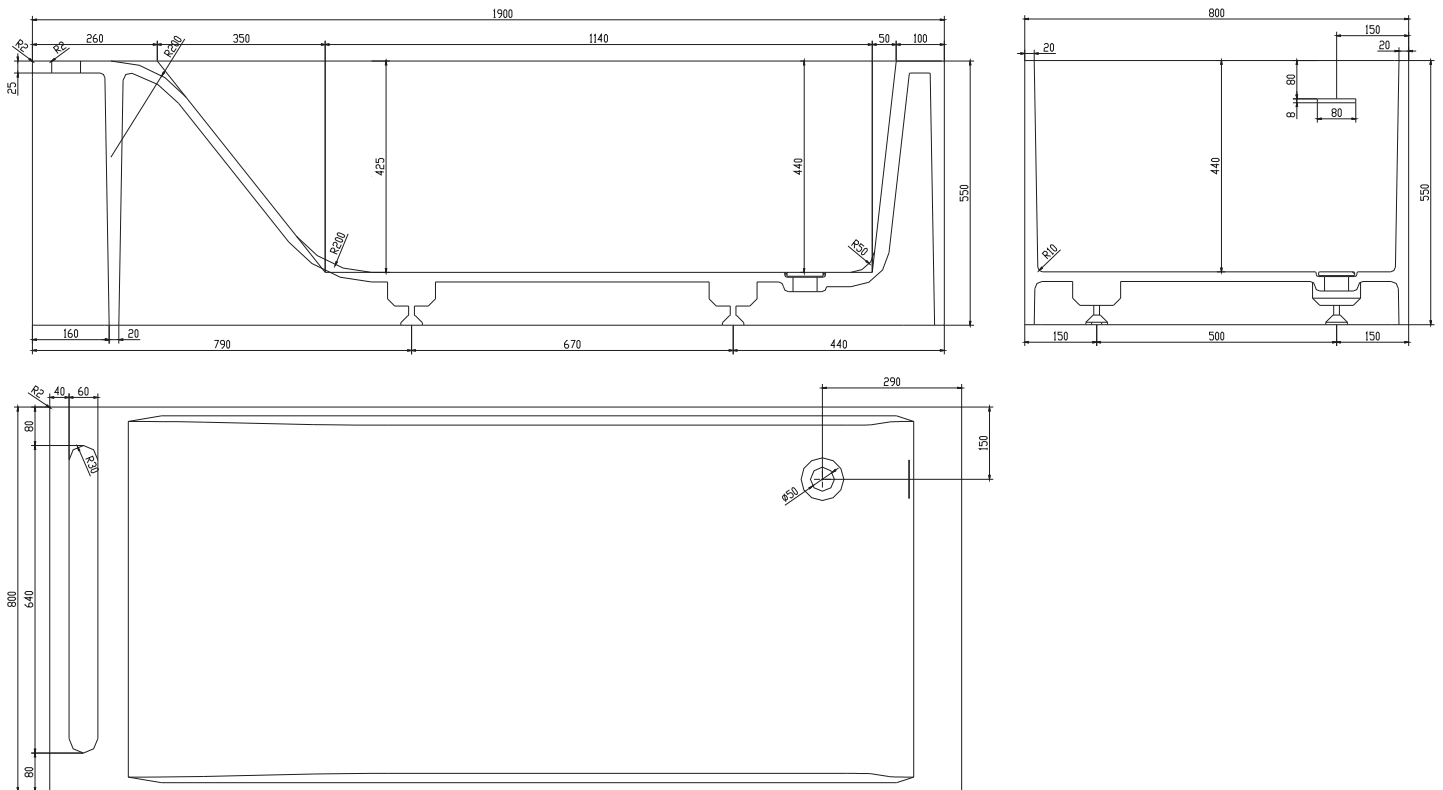

# Christianssand bathtub

SKU: 40030015

**Colour:** Matte white  
**Litre:** 310 overflow  
**Size H/L/D:** 55cm / 190cm / 80cm  
**Weight:** 180kg net

## Christianssand bathtub details:

Please note that there may be a tolerance of  $\pm 5$ mm as all products are hand sanded.