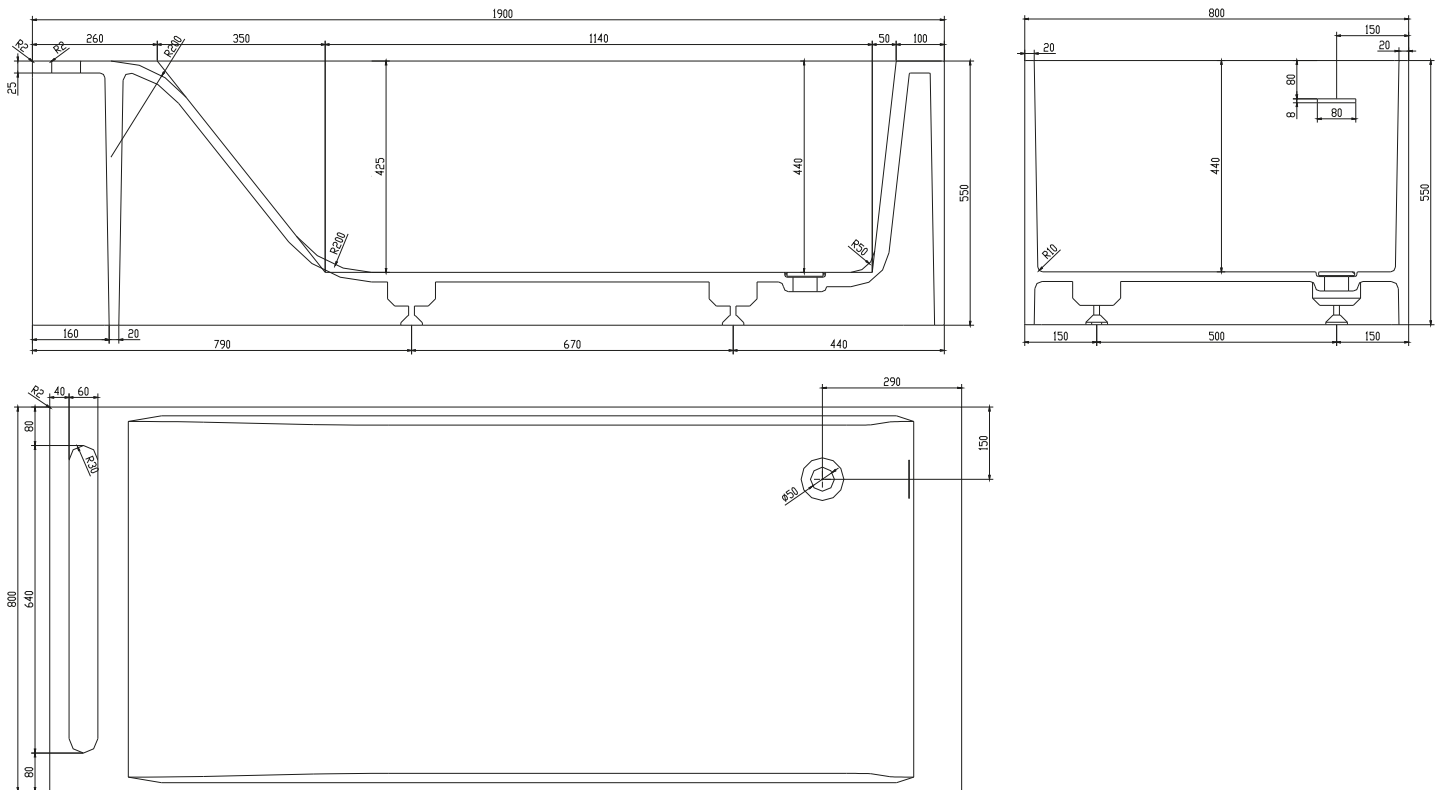

Copenhagen Bath
Roskildevej 394
DK-2610 Rødovre
VAT no.: DK32648622
Phone: 02476468850
contact@copenhagenbath.co.uk
www.copenhagenbath.co.uk

Christianssand bathtub

SKU: 40030015

Colour: Matte white
Litre: 310 overflow
Size H/L/D: 55cm / 190cm / 80cm
Weight: 180kg net

Christianssand bathtub details:

Please note that there may be a tolerance of ± 5 mm as all products are hand sanded.