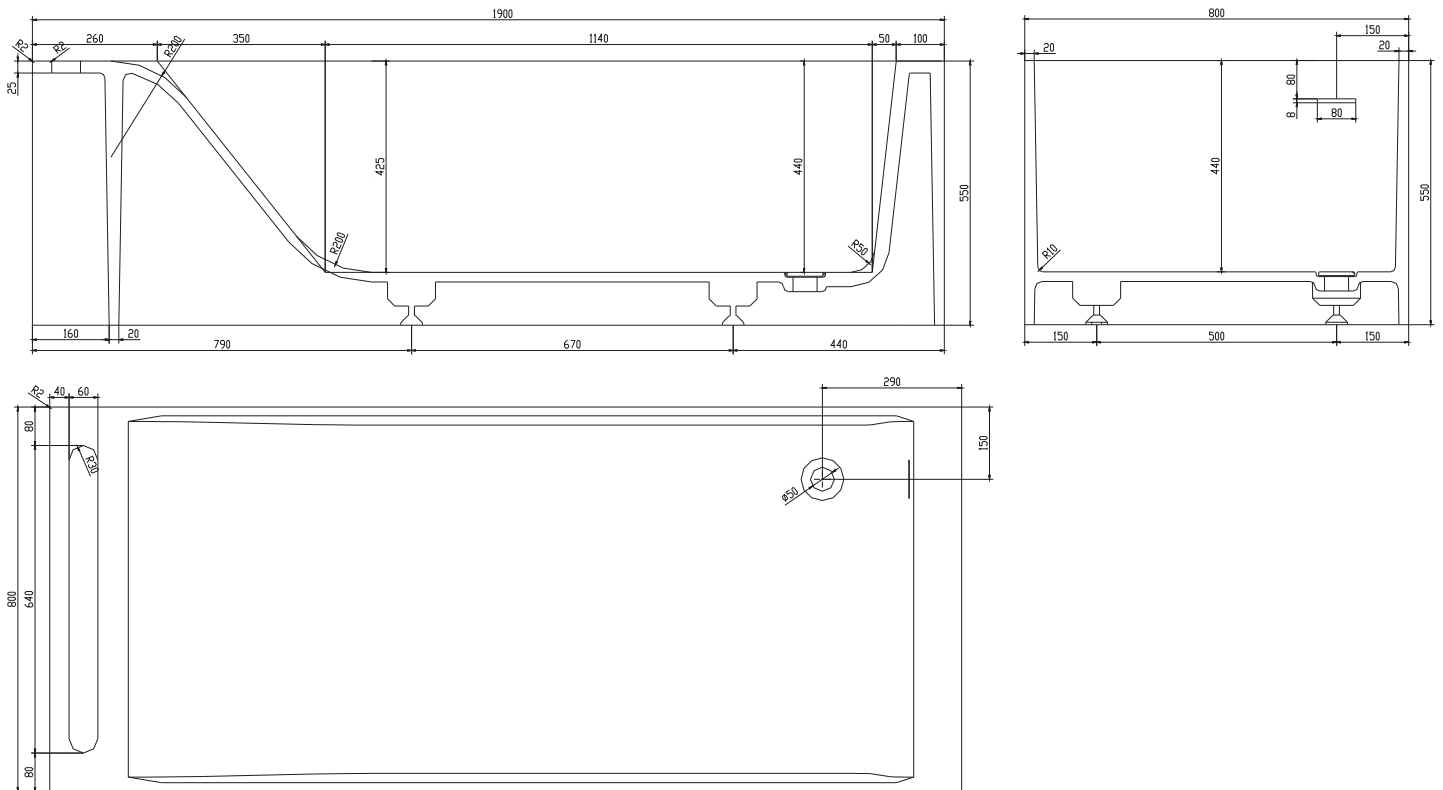

Copenhagen Bath

Bækkeskovvej
DK-2665 Vallensbæk Strand
CVR: DK32648622
Telefon: (+45) 3696 0747
contact@copenhagenbath.com
www.copenhagenbath.com

Christianssand bathtub

SKU: 40030015

Colour: Matte white
Litre: 310 overflow
Size: 55cm / 190cm / 80cm
Weight: 180kg net

Christianssand bathtub details:

Please note that there may be a tolerance of ± 5 mm as all products are hand sanded.