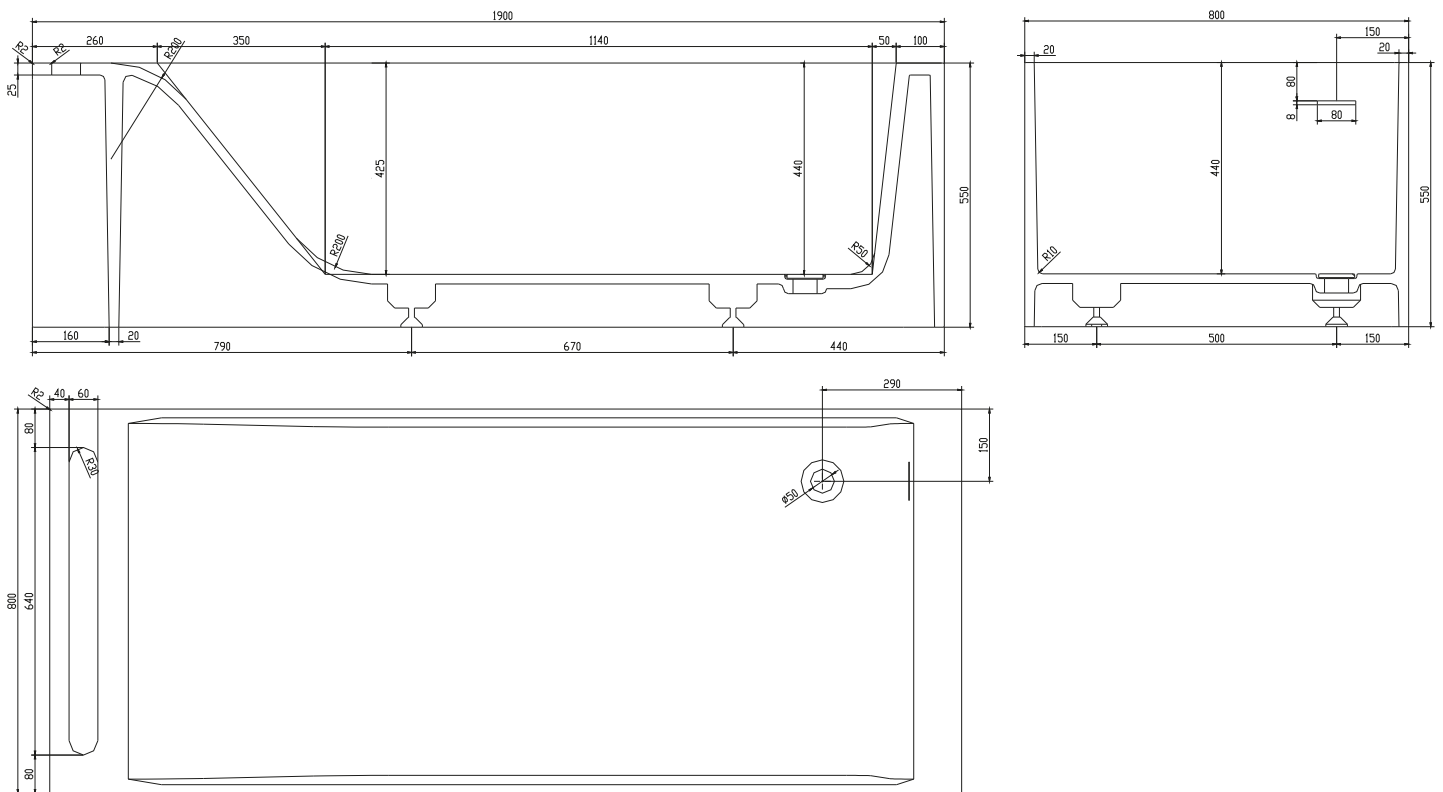

# Christianssand bathtub

SKU: 40030015

<b>Colour:</b>	Matte white
<b>Litre:</b>	310 overflow
<b>Size:</b>	55cm / 190cm / 80cm
<b>Weight:</b>	180kg net

### Christianssand bathtub details:

Please note that there may be a tolerance of  $\pm 5$ mm as all products are hand sanded.