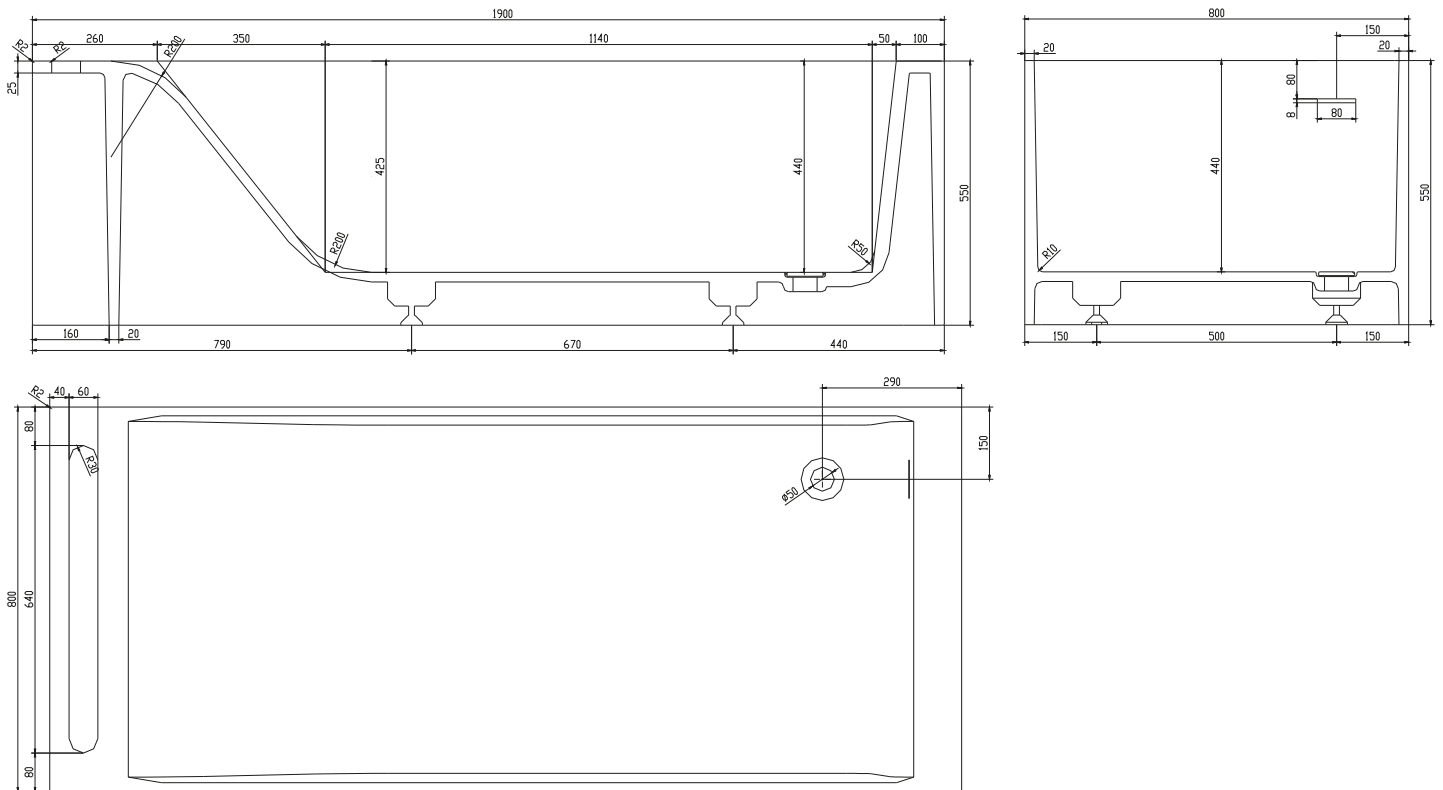

Copenhagen Bath

Bækkeskovvej
DK-2665 Vallengbæk Strand
CVR: DK32648622
Telefon: (+45) 3696 0747
contact@copenhagenbath.com
www.copenhagenbath.com

Christianssand bathtub

SKU: 40030015

Colour:	Matte white
Litre:	310 overflow
Size:	55cm / 190cm / 80cm
Weight:	180kg net

Christianssand bathtub details:

Please note that there may be a tolerance of ± 5 mm as all products are hand sanded.