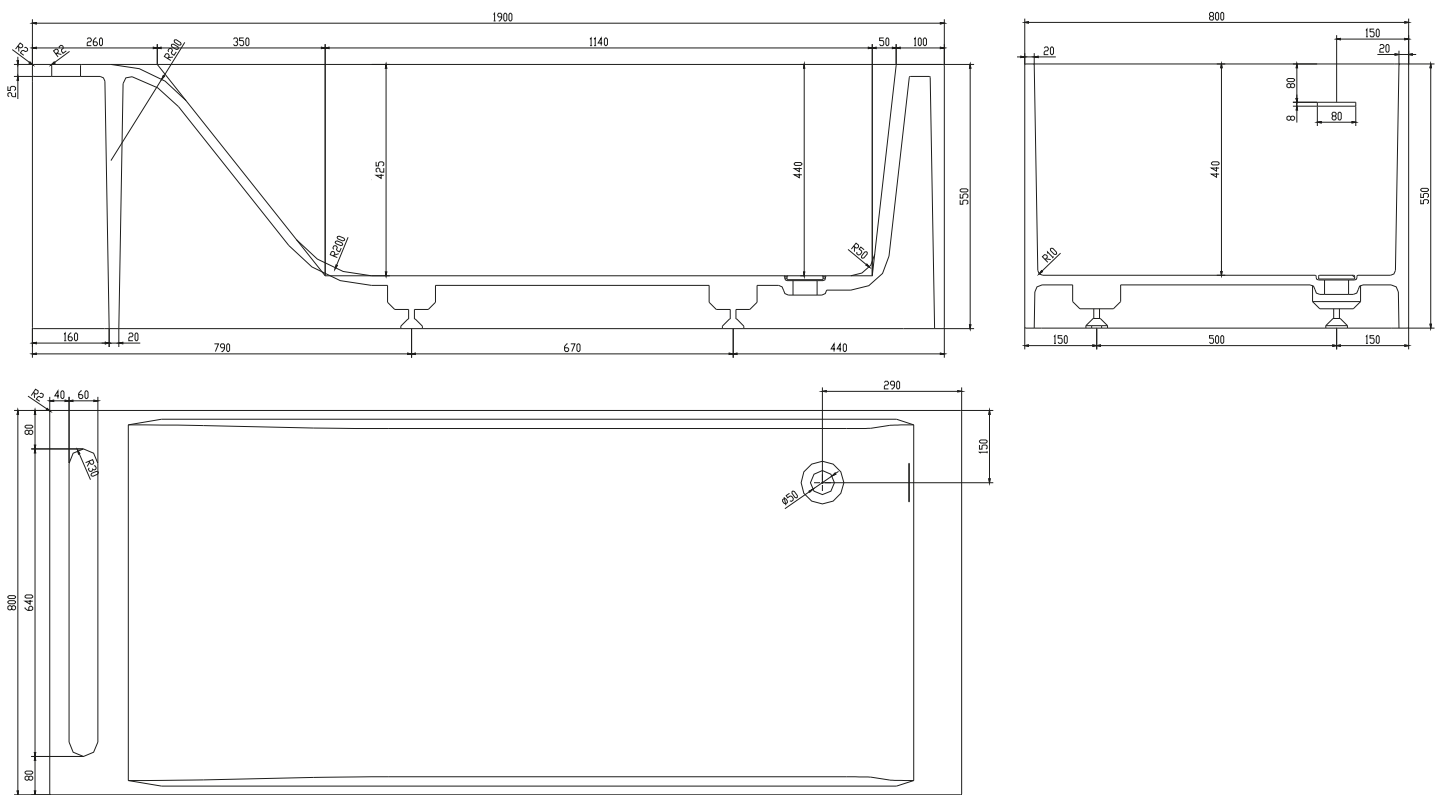

Copenhagen Bath

Roskildevej 394
DK-2610 Rødovre
ALV no.: DK32648622
IBAN: DK8190774584517404
Swift: SPNODK22
contact@copenhagenbath.com
www.copenhagenbath.com

Christianssand amme

SKU: 40030015

Väri:

Litraa:

310 ylivuoto

Koko K/P/S:

55cm / 190cm / 80cm

Weight:

180kg netto

Christianssand amme tiedot:

Please note that there may be a tolerance of ± 5 mm as all products are hand sanded.