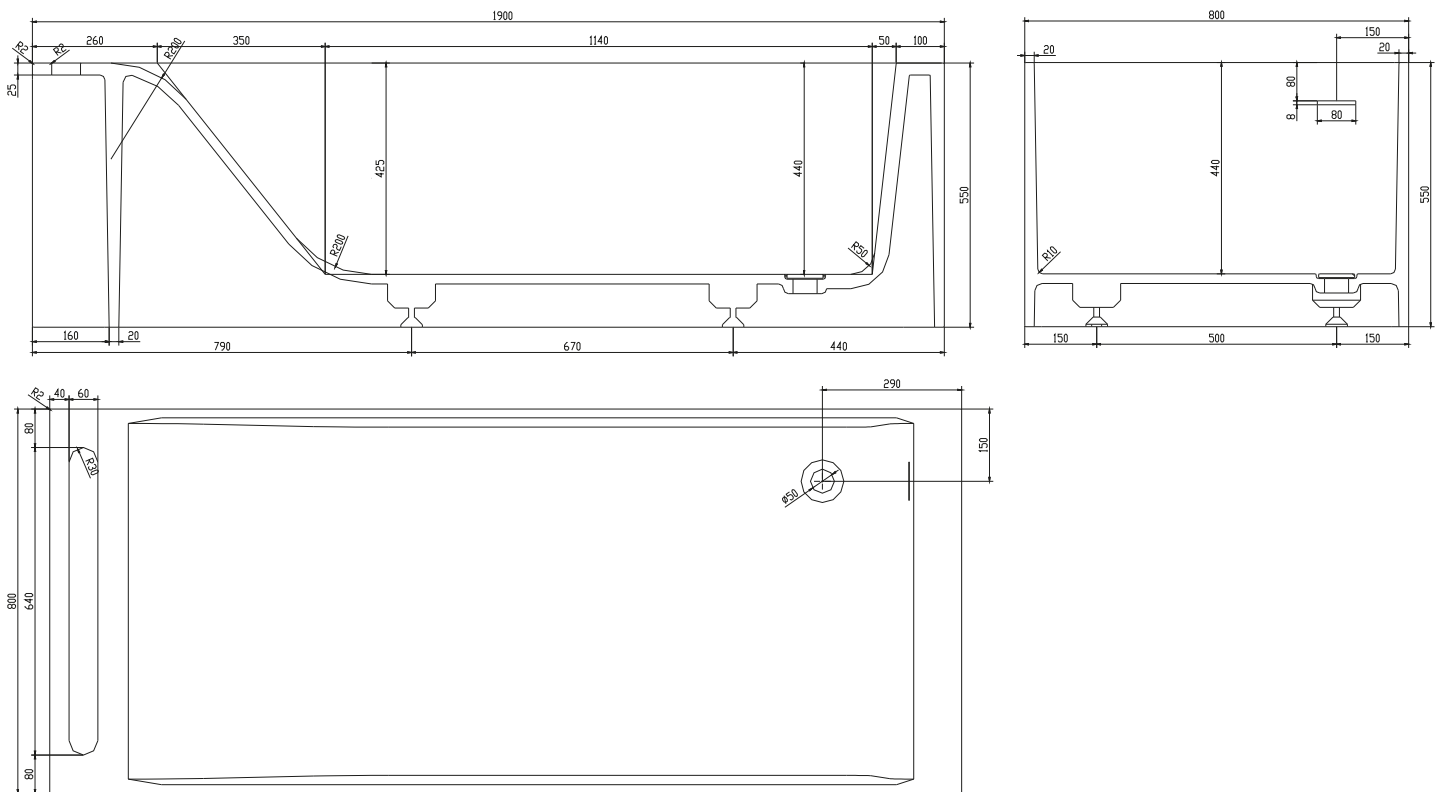

Copenhagen Bath

Bækkeskovvej
DK-2665 Vallensbæk Strand
CVR: DK32648622
Telefon: (+45) 3696 0747
contact@copenhagenbath.com
www.copenhagenbath.com

Christianssand bathtub

SKU: 40030015

Colour:	Matte white
Litre:	310 overflow
Size:	55cm / 190cm / 80cm
Weight:	180kg netto

Christianssand bathtub details:

Please note that there may be a tolerance of ± 5 mm as all products are hand sanded.