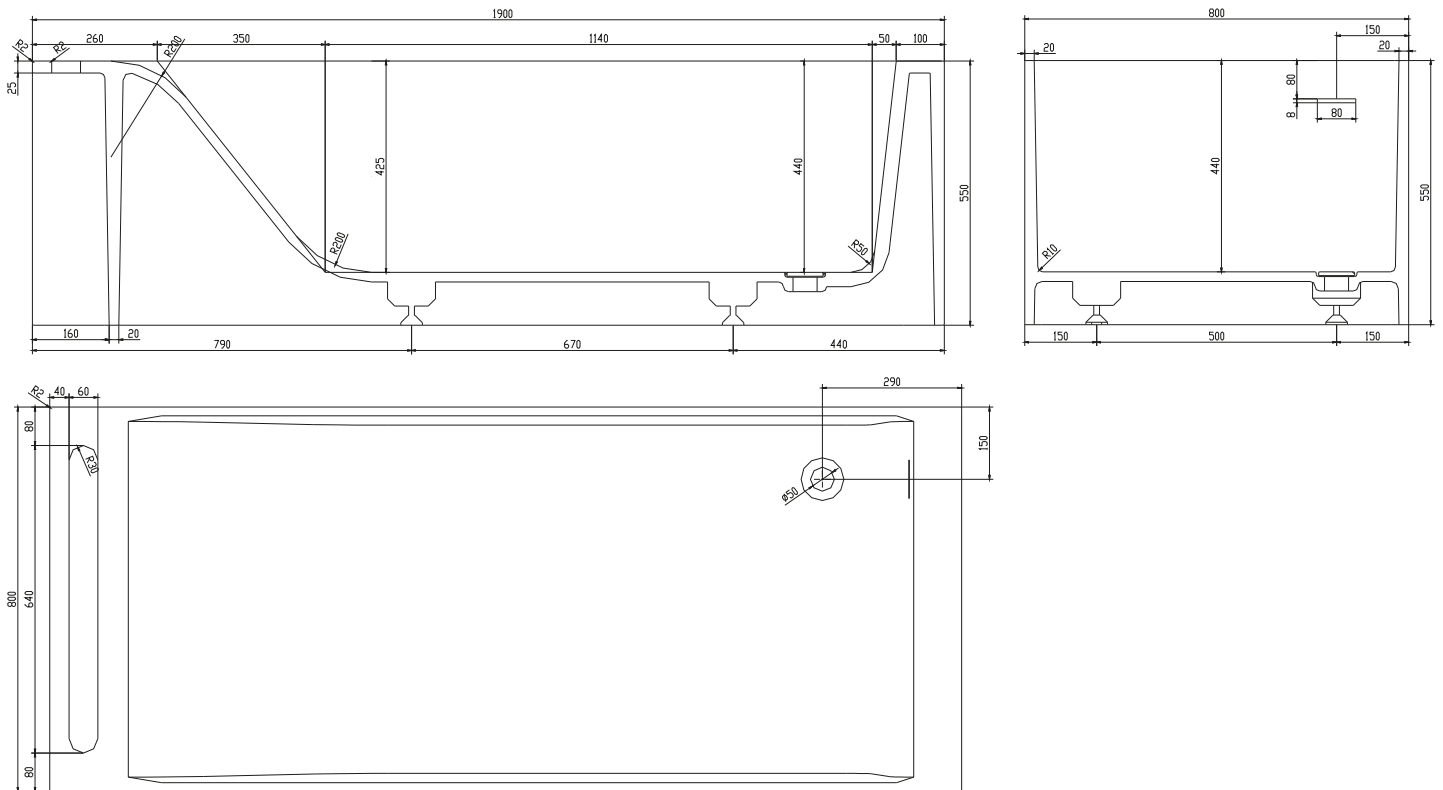

Copenhagen Bath

Bækkeskovvej
DK-2665 Vallensbæk Strand
CVR: DK32648622
Telefon: (+45) 3696 0747
contact@copenhagenbath.com
www.copenhagenbath.com

Christianssand bathtub

SKU: 40030015

Colour:	Matte white
Litre:	310 overflow
Size:	55cm / 190cm / 80cm
Weight:	180kg netto

Christianssand bathtub details:

Please note that there may be a tolerance of ± 5 mm as all products are hand sanded.