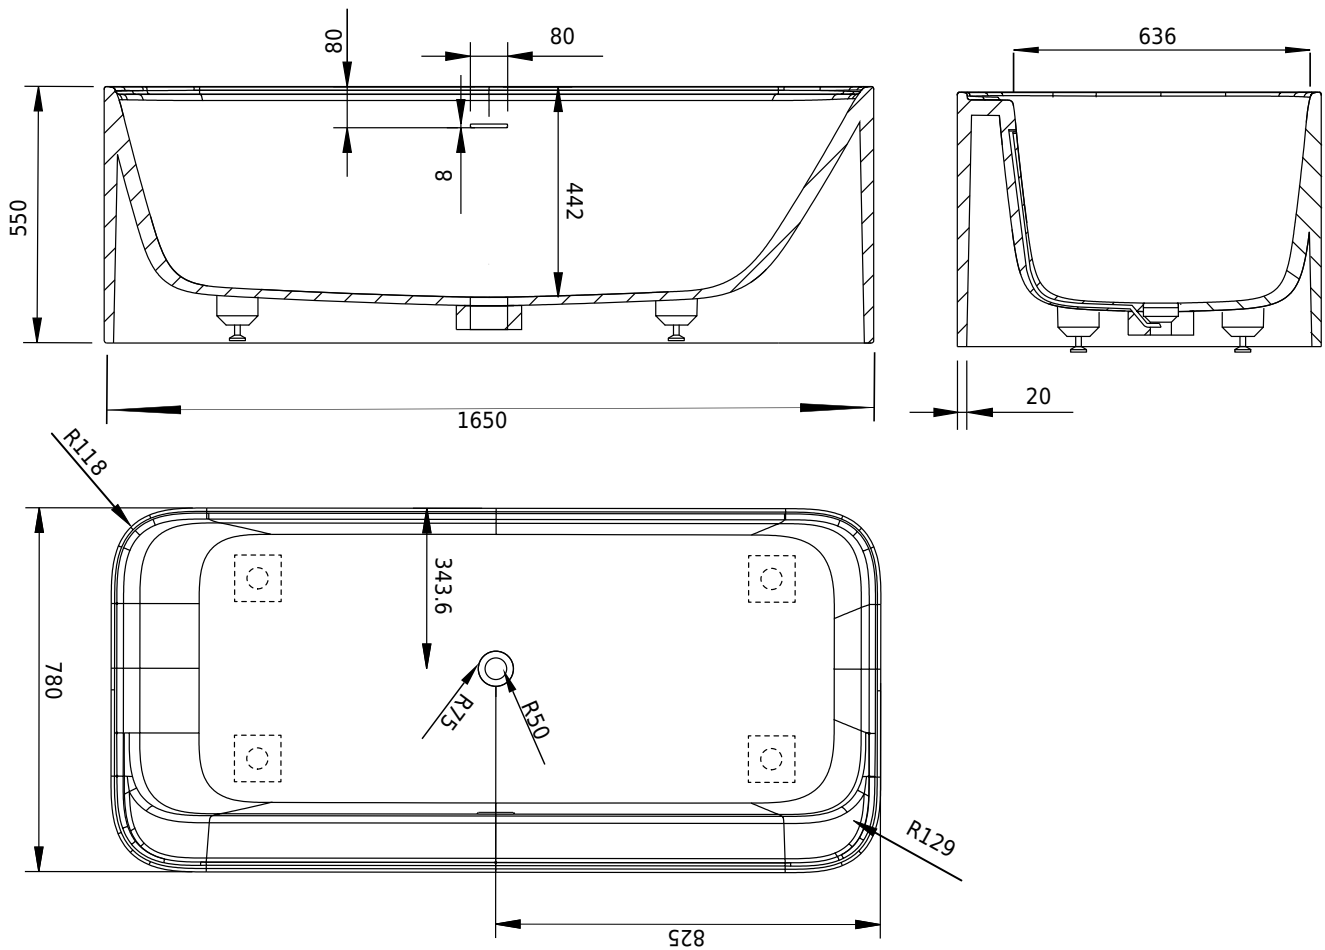

Copenhagen Bath

Roskildevej 394
DK-2610 Rødovre
VAT no.: DK32648622
Phone: 02476468850
contact@copenhagenbath.co.uk
www.copenhagenbath.co.uk

Yuno bathtub

SKU: 40030047

Colour:	Matte white
Litre:	350 overflow
Size H/L/D:	55cm / 165cm / 78cm
Weight:	223kg net

Yuno bathtub details:

Please note that there may be a tolerance of ± 5 mm as all products are hand sanded.