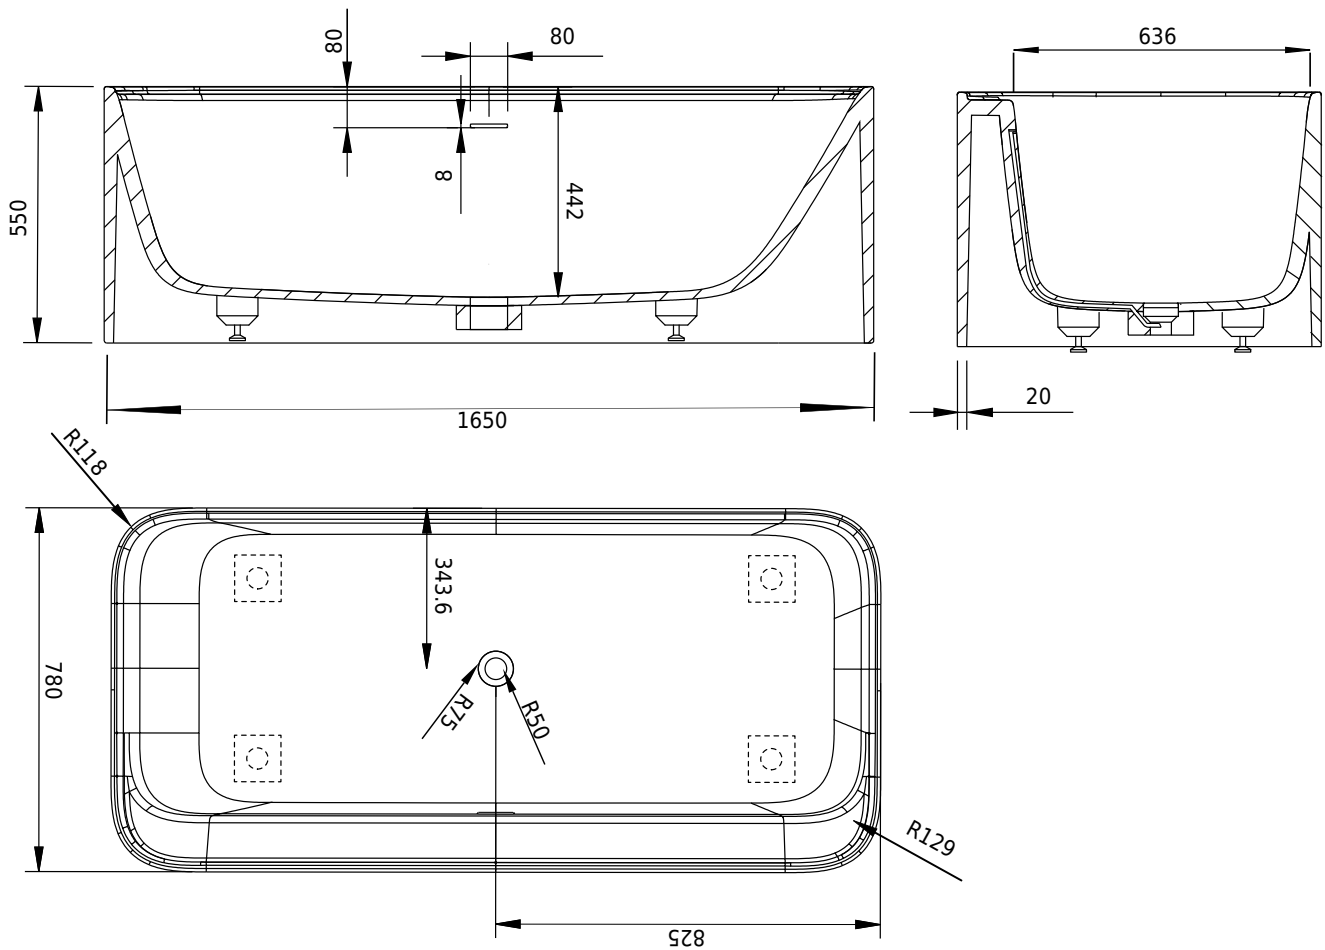

Yuno bathtub

SKU: 40030047

Colour:	Matte white
Litre:	350 overflow
Size:	55cm / 165cm / 78cm
Weight:	223kg net

Yuno bathtub details:

Please note that there may be a tolerance of ± 5 mm as all products are hand sanded.