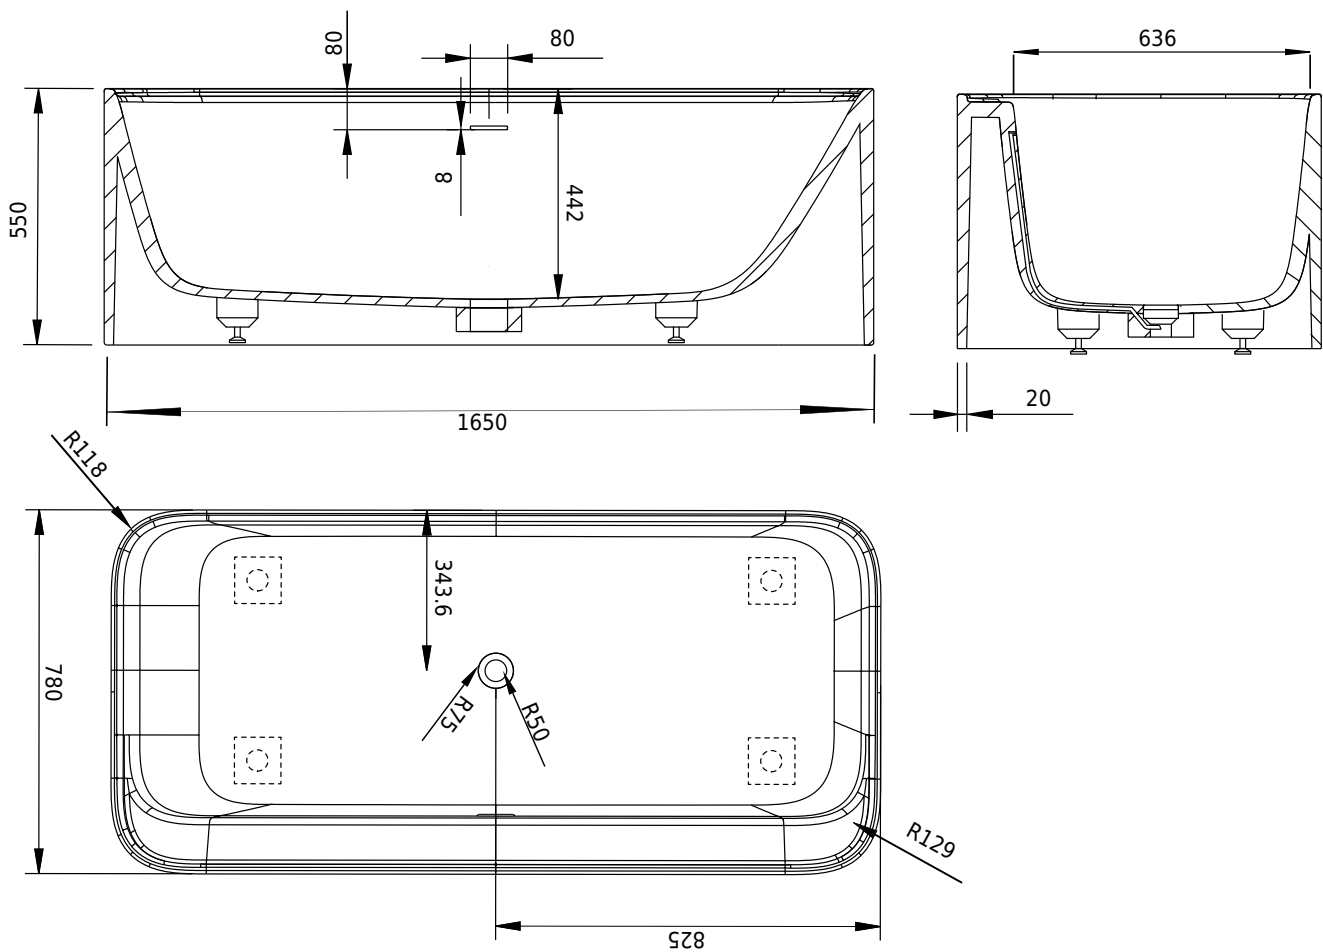

Copenhagen Bath

Bækkeskovvej
DK-2665 Vallensbæk Strand
CVR: DK32648622
Telefon: (+45) 3696 0747
contact@copenhagenbath.com
www.copenhagenbath.com

Yuno bathtub

SKU: 40030047

Colour:	Matte white
Litre:	350 overflow
Size:	55cm / 165cm / 78cm
Weight:	223kg net

Yuno bathtub details:

Please note that there may be a tolerance of ± 5 mm as all products are hand sanded.