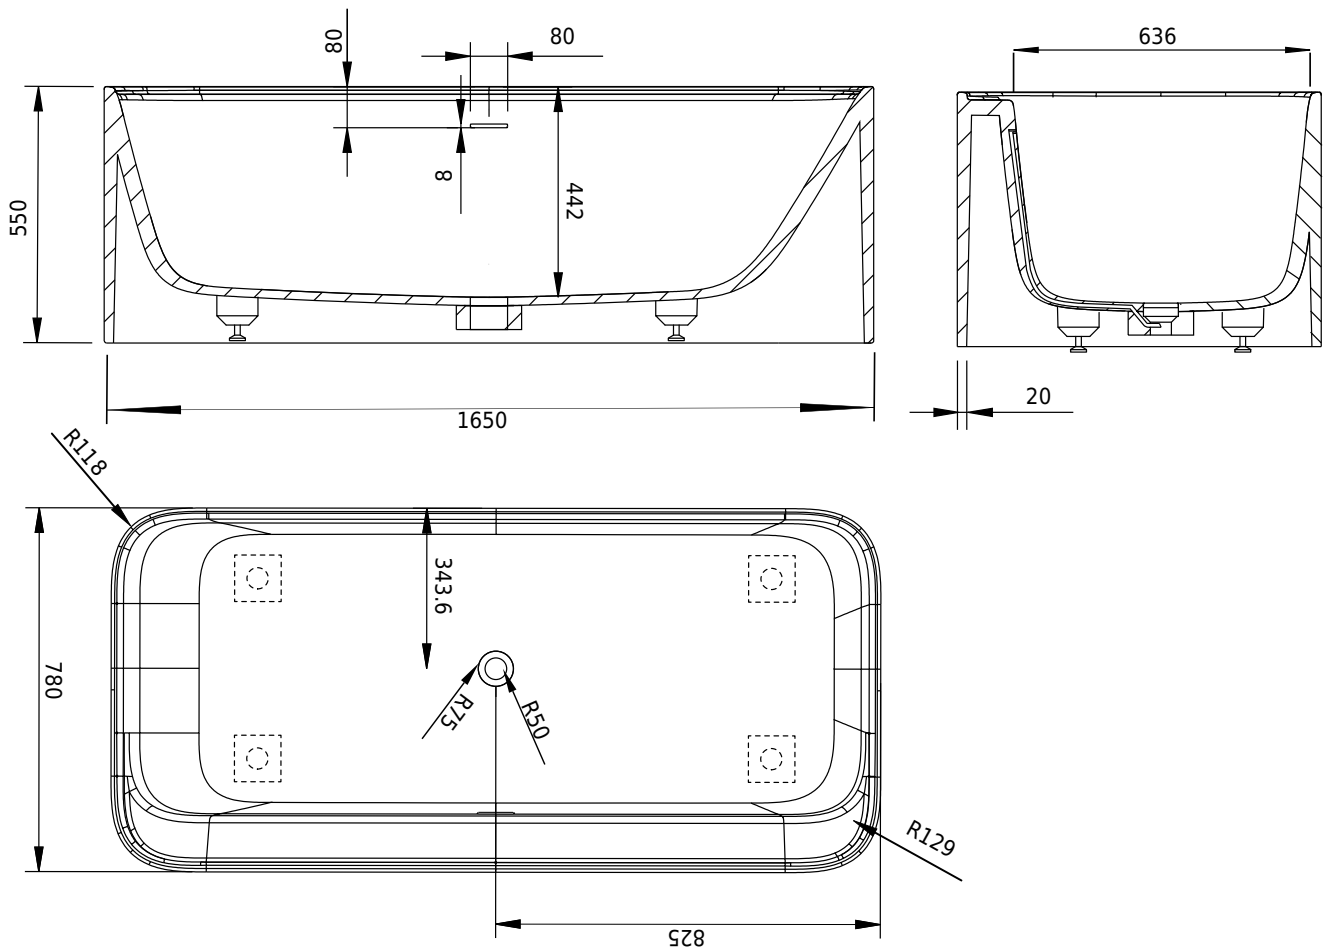

Copenhagen Bath

Bækkeskovvej
DK-2665 Vallensbæk Strand
CVR: DK32648622
Telefon: (+45) 3696 0747
contact@copenhagenbath.com
www.copenhagenbath.com

Yuno bathtub

SKU: 40030047

Colour:	Matte white
Litre:	350 overflow
Size:	55cm / 165cm / 78cm
Weight:	223kg net

Yuno bathtub details:

Please note that there may be a tolerance of ± 5 mm as all products are hand sanded.