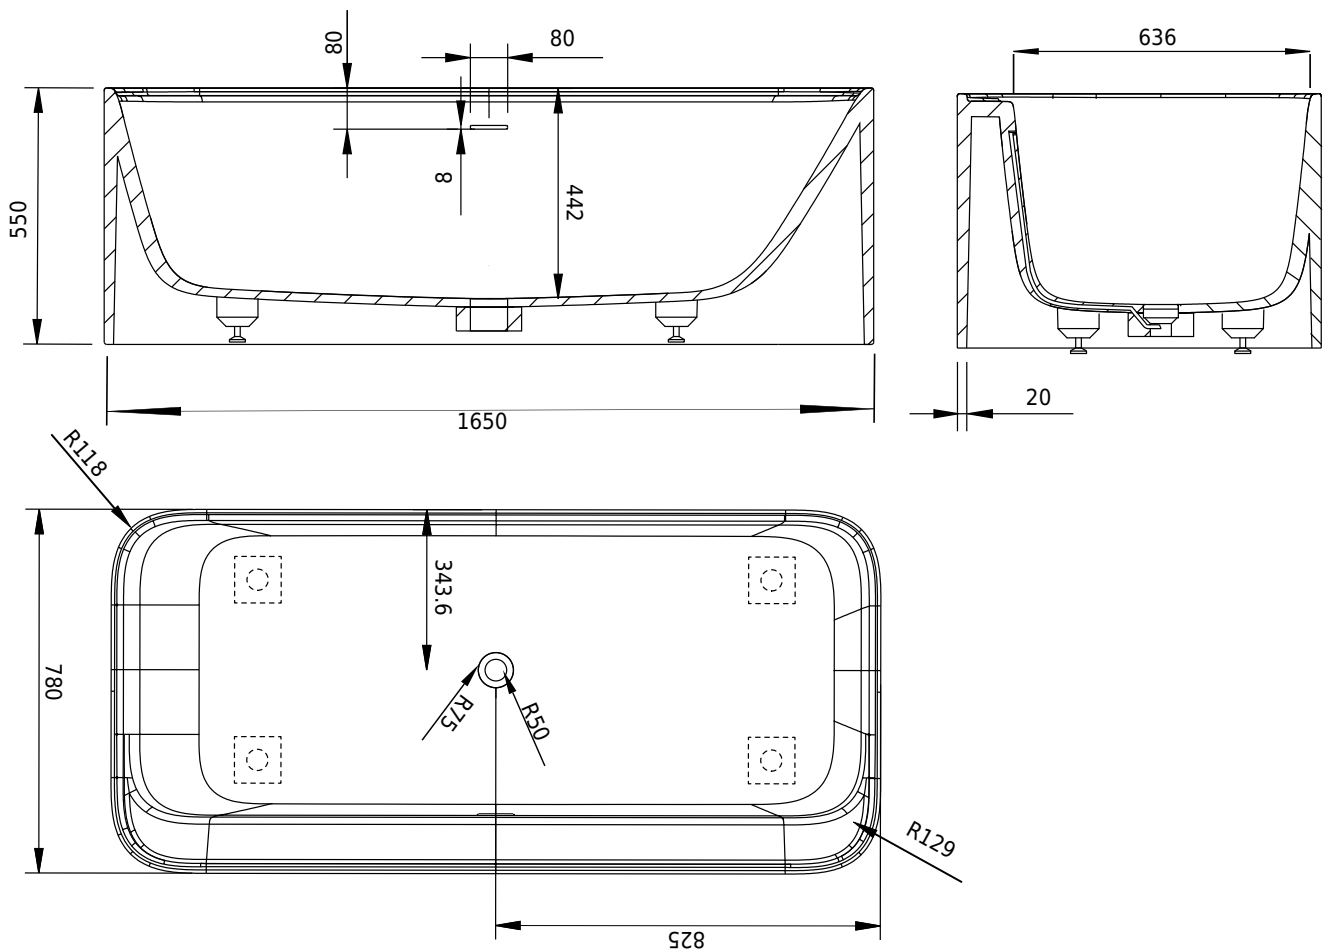

# Yuno amme

SKU: 40030047

**Väri:**

**Litraa:**

**Koko K/P/S:**

**Weight:**

350 ylivuoto

55cm / 165cm / 78cm

223kg netto

**Yuno amme tiedot:**

Please note that there may be a tolerance of  $\pm 5$ mm as all products are hand sanded.