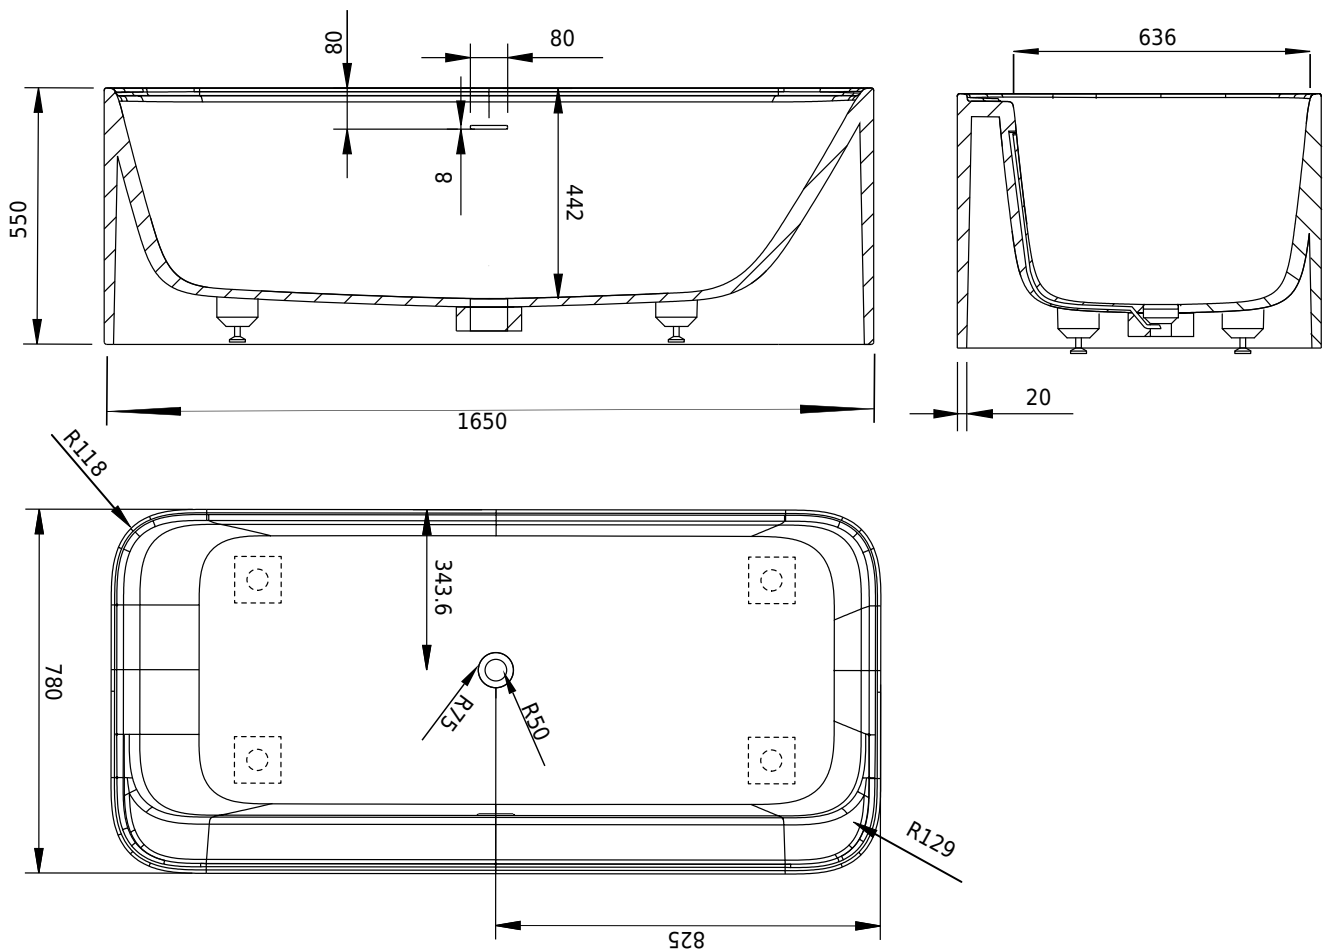

Copenhagen Bath

Roskildevej 394
DK-2610 Rødovre
ALV no.: DK32648622
IBAN: DK8190774584517404
Swift: SPNODK22
contact@copenhagenbath.com
www.copenhagenbath.com

Yuno amme

SKU: 40030047

Väri:

Litraa:

Koko K/P/S:

Weight:

350 ylivuoto

55cm / 165cm / 78cm

223kg netto

Yuno amme tiedot:

Please note that there may be a tolerance of ± 5 mm as all products are hand sanded.