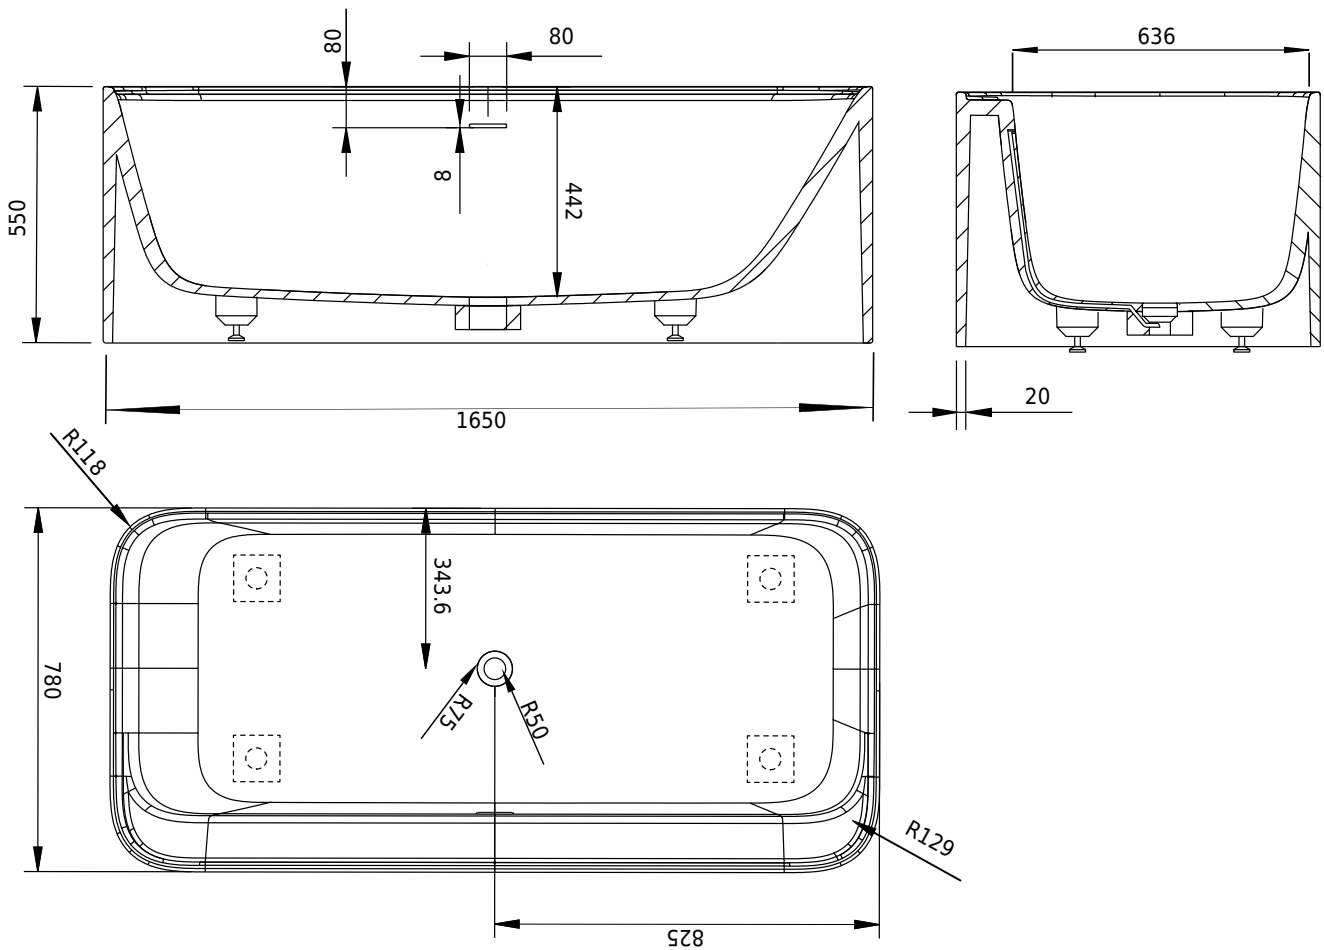

Yuno bathtub

SKU: 40030047

Colour:	Matte white
Litre:	350 overflow
Size:	55cm / 165cm / 78cm
Weight:	223kg netto

Yuno bathtub details:

Please note that there may be a tolerance of ± 5 mm as all products are hand sanded.