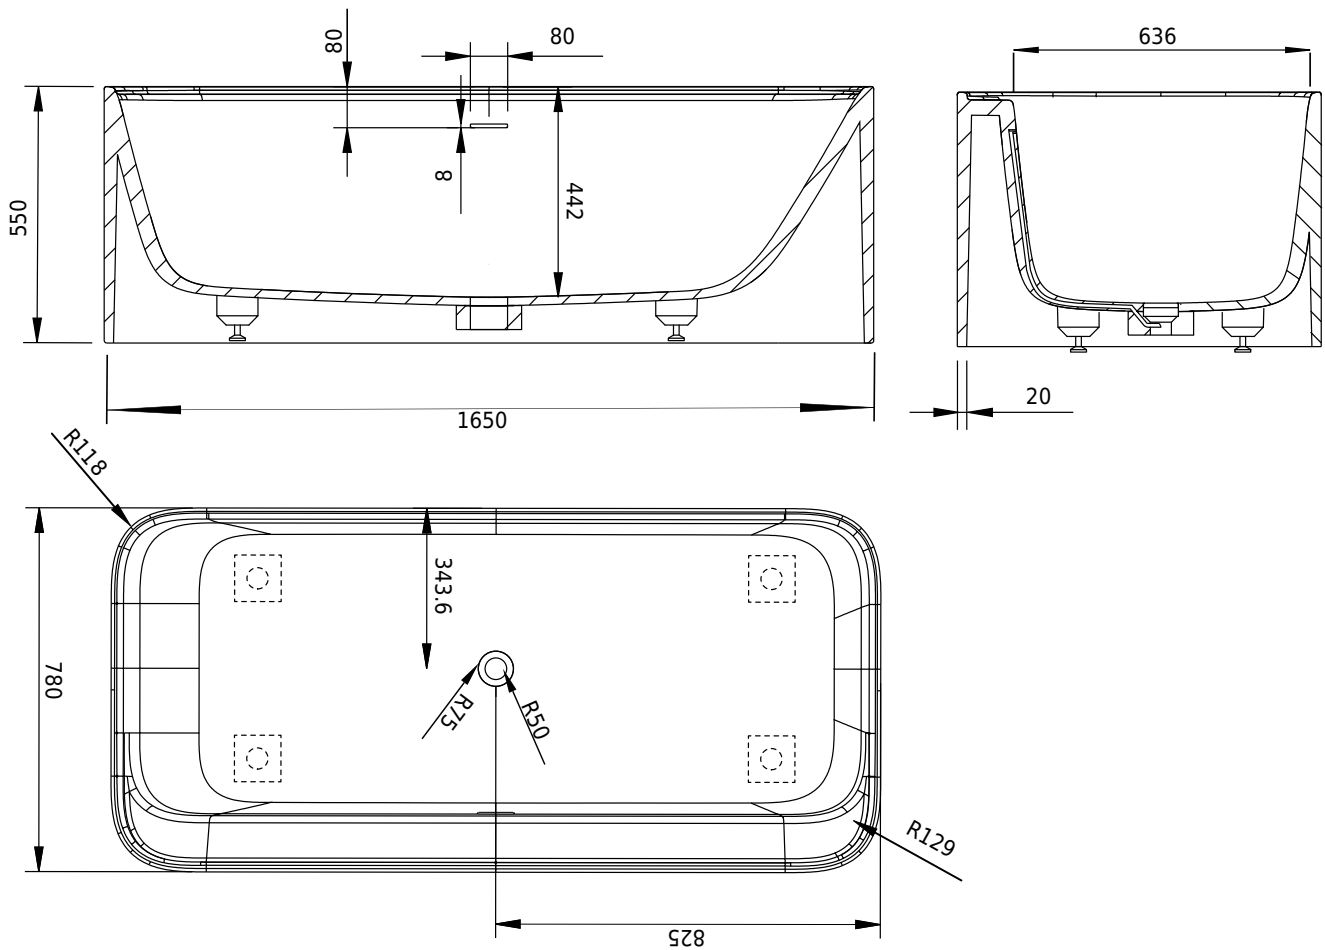

# Yuno bathtub

SKU: 40030047

<b>Colour:</b>	Matte white
<b>Litre:</b>	350 overflow
<b>Size:</b>	55cm / 165cm / 78cm
<b>Weight:</b>	223kg netto

## Yuno bathtub details:

Please note that there may be a tolerance of  $\pm 5$ mm as all products are hand sanded.