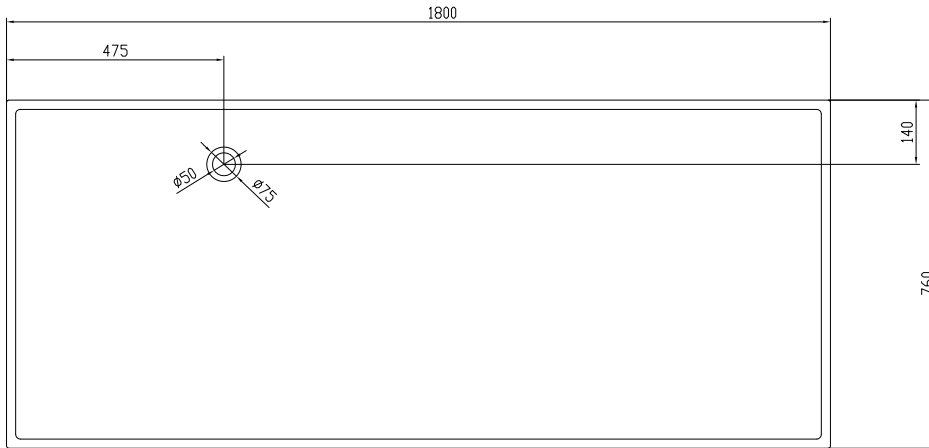

Copenhagen Bath

Bækkeskovvej
DK-2665 Vallensbæk Strand
CVR: DK32648622
Telefon: (+45) 3696 0747
contact@copenhagenbath.com
www.copenhagenbath.com

Lövestad 180 bathtub

SKU: 40030010

Colour:	Matte white
Litre:	350 overflow
Size:	58cm / 180cm / 76cm
Weight:	170kg netto

Lövestad 180 bathtub details:

Please note that there may be a tolerance of ± 5 mm as all products are hand sanded.