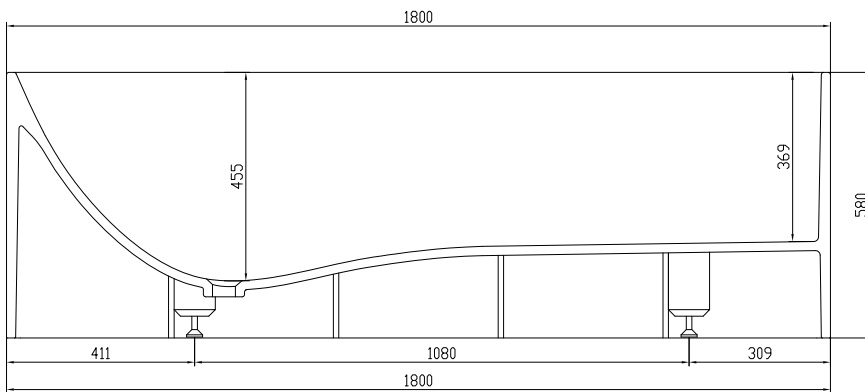

Copenhagen Bath

Bækkeskovvej
DK-2665 Vallensbæk Strand
CVR: DK32648622
Telefon: (+45) 3696 0747
contact@copenhagenbath.com
www.copenhagenbath.com

Lövestad 180 bathtub

SKU: 40030010

Colour:	Matte white
Litre:	350 overflow
Size:	58cm / 180cm / 76cm
Weight:	170kg netto

Lövestad 180 bathtub details:

Please note that there may be a tolerance of ± 5 mm as all products are hand sanded.