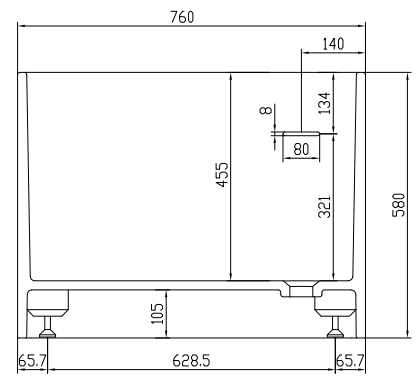

Copenhagen Bath

Bækkeskovvej
DK-2665 Vallensbæk Strand
CVR: DK32648622
Telefon: (+45) 3696 0747
contact@copenhagenbath.com
www.copenhagenbath.com

Lövestad 180 bathtub

SKU: 40030010

Colour:	Matte white
Litre:	350 overflow
Size:	58cm / 180cm / 76cm
Weight:	170kg netto

Lövestad 180 bathtub details:

Please note that there may be a tolerance of ± 5 mm as all products are hand sanded.