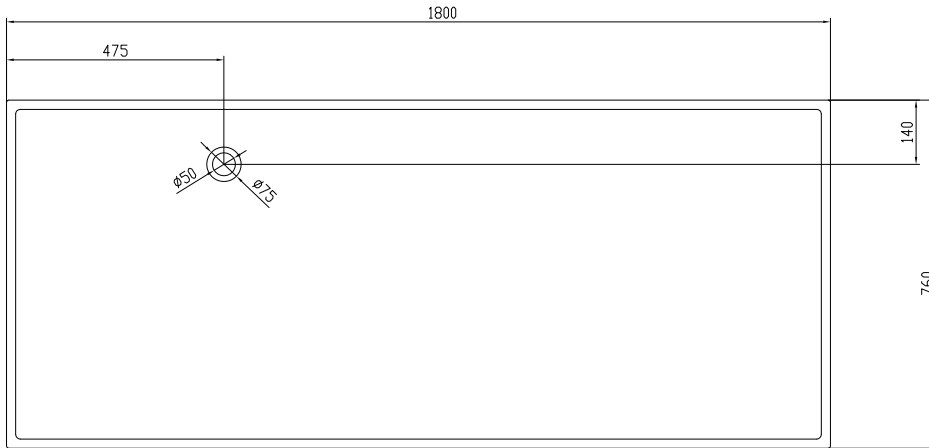

# Lövestad 180 bathtub

SKU: 40030010

**Colour:** Matte white  
**Litre:** 350 overflow  
**Size H/L/D:** 58cm / 180cm / 76cm  
**Weight:** 170kg net

**Lövestad 180 bathtub details:**

Classic rectangular bathtub with thin sharp edges and corners made of matte white solid Acovi® composite. The inside is in contrast to its hard exterior soft and specially designed with a chaise longue shaped bottom for maximum comfort. Lövestad bathtub is available in different sizes.