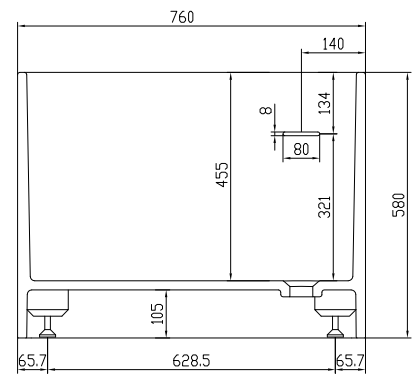

# Lövestad 180 bathtub

SKU: 40030010

**Colour:** Matte white  
**Litre:** 350 overflow  
**Size H/L/D:** 58cm / 180cm / 76cm  
**Weight:** 170kg net

**Lövestad 180 bathtub details:**

Classic rectangular bathtub with thin sharp edges and corners made of matte white solid Acovi® composite. The inside is in contrast to its hard exterior soft and specially designed with a chaise longue shaped bottom for maximum comfort. Lövestad bathtub is available in different sizes.