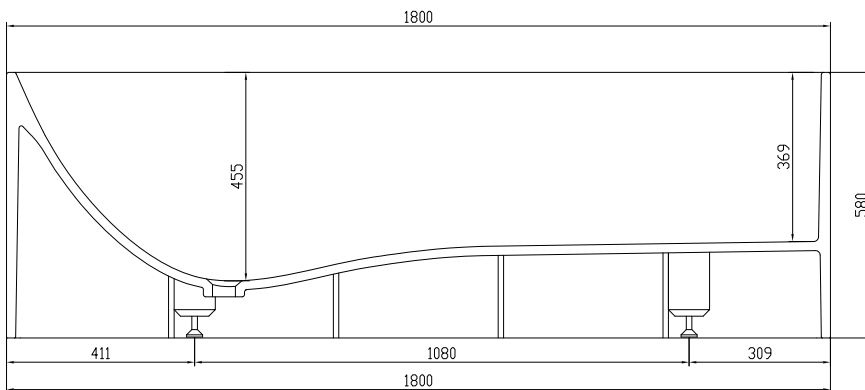

# Lövestad 180 bathtub

SKU: 40030010

**Colour:** Matte white  
**Litre:** 350 overflow  
**Size H/L/D:** 58cm / 180cm / 76cm  
**Weight:** 170kg net

**Lövestad 180 bathtub details:**

Classic rectangular bathtub with thin sharp edges and corners made of matte white solid Acovi® composite. The inside is in contrast to its hard exterior soft and specially designed with a chaise longue shaped bottom for maximum comfort. Lövestad bathtub is available in different sizes.