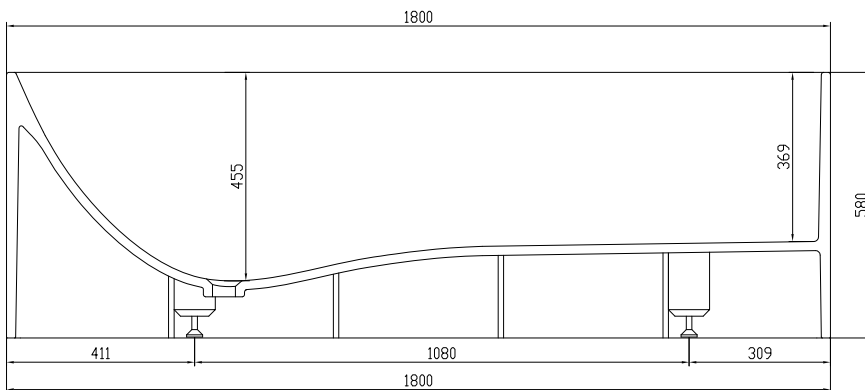

Copenhagen Bath

Bækkeskovvej
DK-2665 Vallensbæk Strand
CVR: DK32648622
Telefon: (+45) 3696 0747
contact@copenhagenbath.com
www.copenhagenbath.com

Lövestad 180 bathtub

SKU: 40030010

Colour:	Matte white
Litre:	350 overflow
Size:	58cm / 180cm / 76cm
Weight:	170kg net

Lövestad 180 bathtub details:

Please note that there may be a tolerance of ± 5 mm as all products are hand sanded.