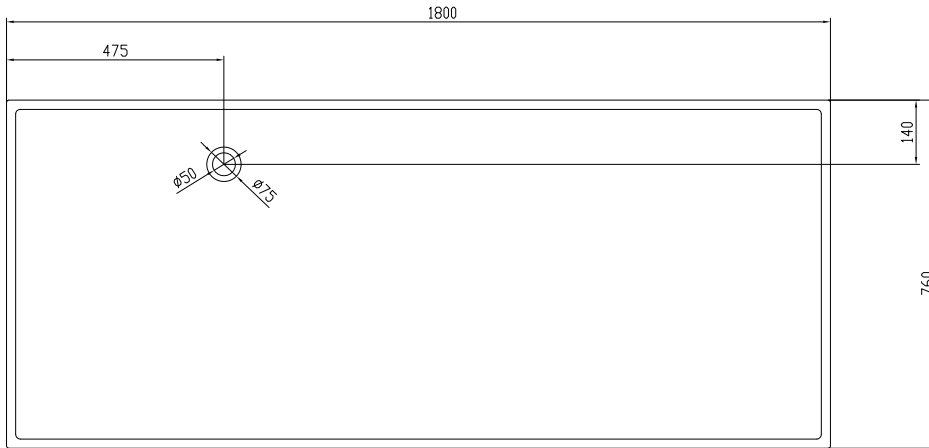

Copenhagen Bath

Bækkeskovvej
DK-2665 Vallensbæk Strand
CVR: DK32648622
Telefon: (+45) 3696 0747
contact@copenhagenbath.com
www.copenhagenbath.com

Lövestad 180 bathtub

SKU: 40030010

Colour:	Matte white
Litre:	350 overflow
Size:	58cm / 180cm / 76cm
Weight:	170kg net

Lövestad 180 bathtub details:

Please note that there may be a tolerance of ± 5 mm as all products are hand sanded.