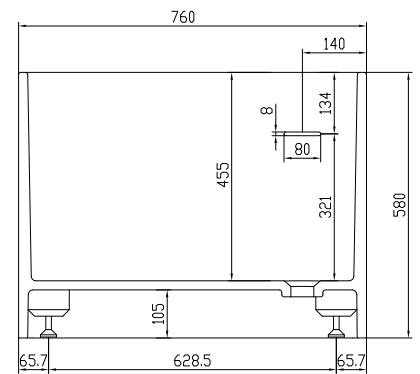

Copenhagen Bath

Bækkeskovvej
DK-2665 Vallensbæk Strand
CVR: DK32648622
Telefon: (+45) 3696 0747
contact@copenhagenbath.com
www.copenhagenbath.com

Lövestad 180 bathtub

SKU: 40030010

Colour:	Matte white
Litre:	350 overflow
Size:	58cm / 180cm / 76cm
Weight:	170kg net

Lövestad 180 bathtub details:

Please note that there may be a tolerance of ± 5 mm as all products are hand sanded.