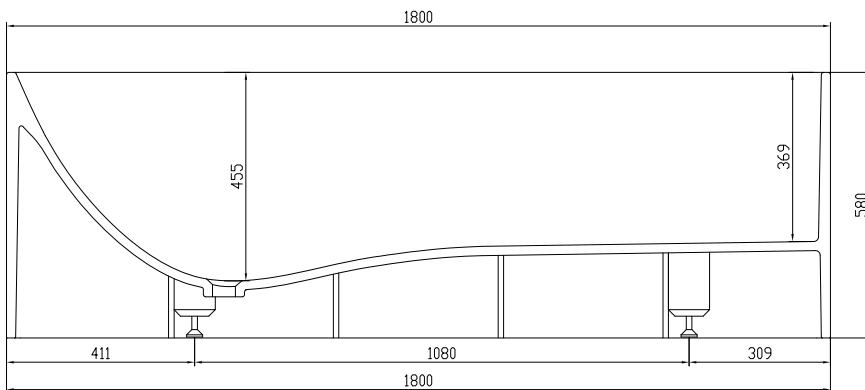

# Lövestad 180 bathtub

SKU: 40030010

<b>Colour:</b>	Matte white
<b>Litre:</b>	350 overflow
<b>Size:</b>	58cm / 180cm / 76cm
<b>Weight:</b>	170kg netto

## Lövestad 180 bathtub details:

Please note that there may be a tolerance of  $\pm 5$ mm as all products are hand sanded.