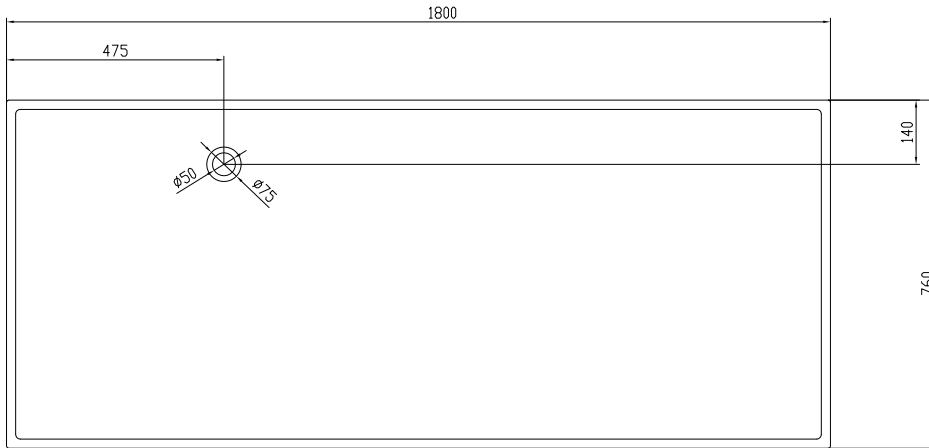

# Lövestad 180 bathtub

SKU: 40030010

<b>Colour:</b>	Matte white
<b>Litre:</b>	350 overflow
<b>Size:</b>	58cm / 180cm / 76cm
<b>Weight:</b>	170kg netto

## Lövestad 180 bathtub details:

Please note that there may be a tolerance of  $\pm 5$ mm as all products are hand sanded.