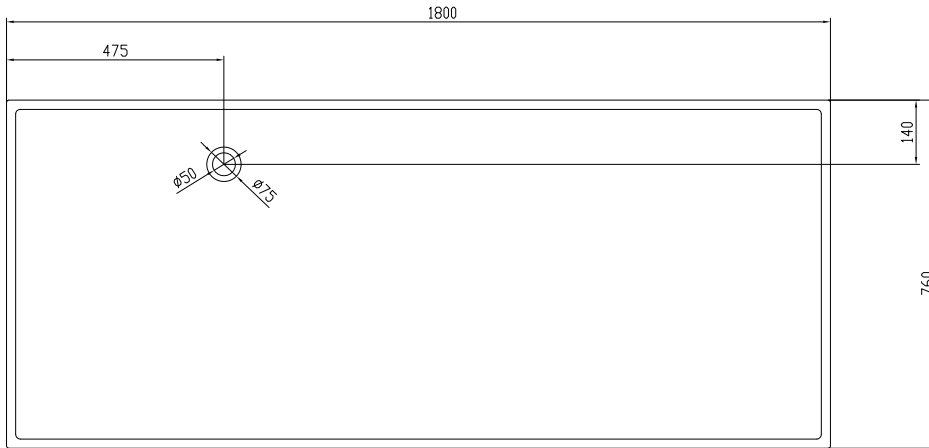

Copenhagen Bath

Bækkeskovvej
DK-2665 Vallensbæk Strand
CVR: DK32648622
Telefon: (+45) 3696 0747
contact@copenhagenbath.com
www.copenhagenbath.com

Lövestad 180 bathtub

SKU: 40030010

| | |
|----------------|---------------------|
| Colour: | Matte white |
| Litre: | 350 overflow |
| Size: | 58cm / 180cm / 76cm |
| Weight: | 170kg netto |

Lövestad 180 bathtub details:

Please note that there may be a tolerance of ± 5 mm as all products are hand sanded.