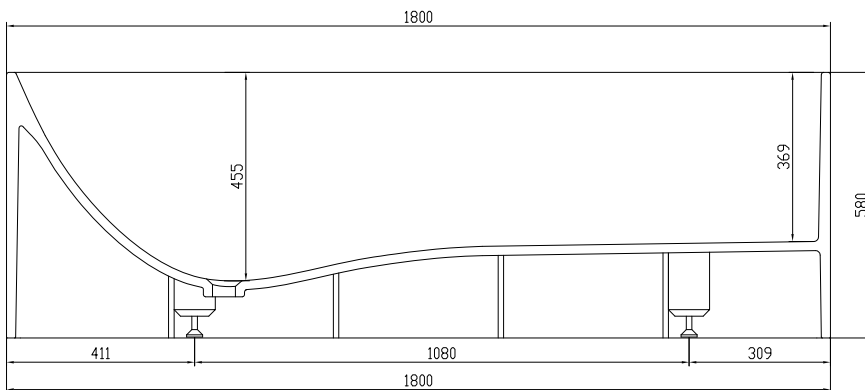

Copenhagen Bath

Bækkeskovvej
DK-2665 Vallensbæk Strand
CVR: DK32648622
Telefon: (+45) 3696 0747
contact@copenhagenbath.com
www.copenhagenbath.com

Lövestad 180 bathtub

SKU: 40030010

| | |
|----------------|---------------------|
| Colour: | Matte white |
| Litre: | 350 overflow |
| Size: | 58cm / 180cm / 76cm |
| Weight: | 170kg netto |

Lövestad 180 bathtub details:

Please note that there may be a tolerance of ± 5 mm as all products are hand sanded.