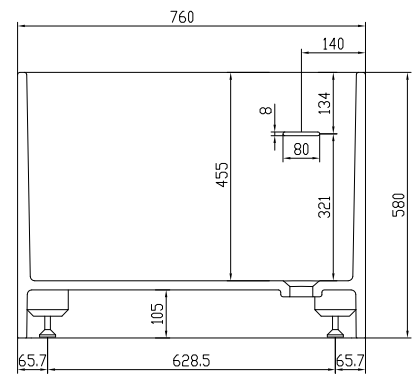

# Lövestad 180 bathtub

SKU: 40030010

<b>Colour:</b>	Matte white
<b>Litre:</b>	350 overflow
<b>Size:</b>	58cm / 180cm / 76cm
<b>Weight:</b>	170kg netto

## Lövestad 180 bathtub details:

Please note that there may be a tolerance of  $\pm 5$ mm as all products are hand sanded.