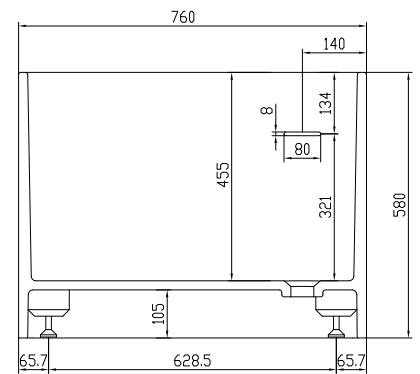

Copenhagen Bath

Bækkeskovvej
DK-2665 Vallensbæk Strand
CVR: DK32648622
Telefon: (+45) 3696 0747
contact@copenhagenbath.com
www.copenhagenbath.com

Lövestad 180 bathtub

SKU: 40030010

| | |
|----------------|---------------------|
| Colour: | Matte white |
| Litre: | 350 overflow |
| Size: | 58cm / 180cm / 76cm |
| Weight: | 170kg netto |

Lövestad 180 bathtub details:

Please note that there may be a tolerance of ± 5 mm as all products are hand sanded.