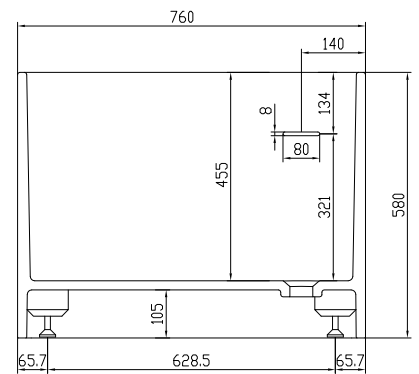

Lövestad 180 bathtub

SKU: 40030010

Colour:	Matte white
Litre:	350 overflow
Size:	58cm / 180cm / 76cm
Weight:	170kg netto

Lövestad 180 bathtub details:

Please note that there may be a tolerance of ± 5 mm as all products are hand sanded.