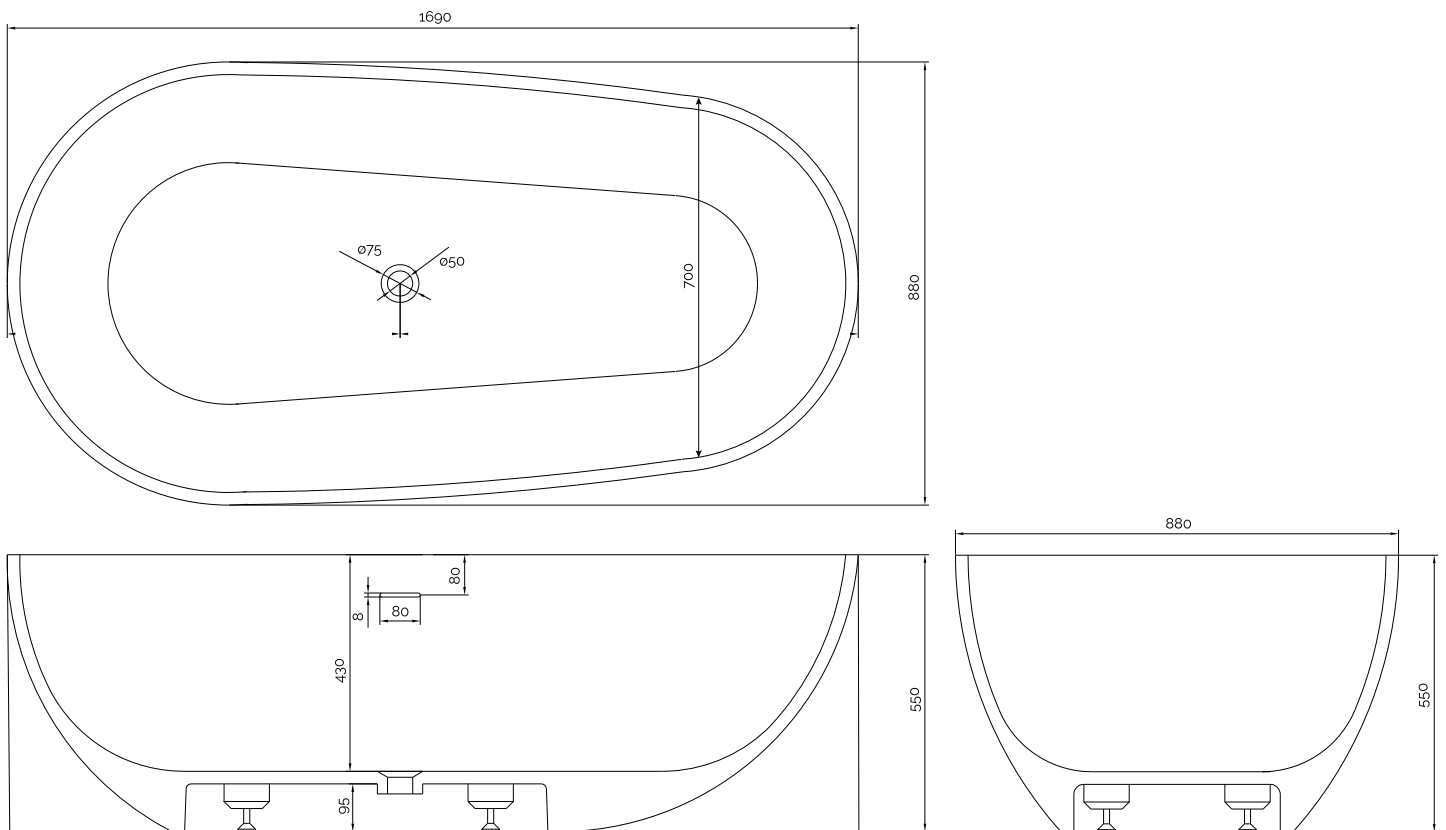

# Helsinki bathtub

SKU: 40030058

<b>Colour:</b>	Matte black/matte white
<b>Litre:</b>	300 overflow
<b>Size H/L/D:</b>	55cm / 169cm / 88cm
<b>Weight:</b>	165kg net

### Helsinki bathtub details:

Please note that there may be a tolerance of  $\pm 5$ mm as all products are hand sanded.