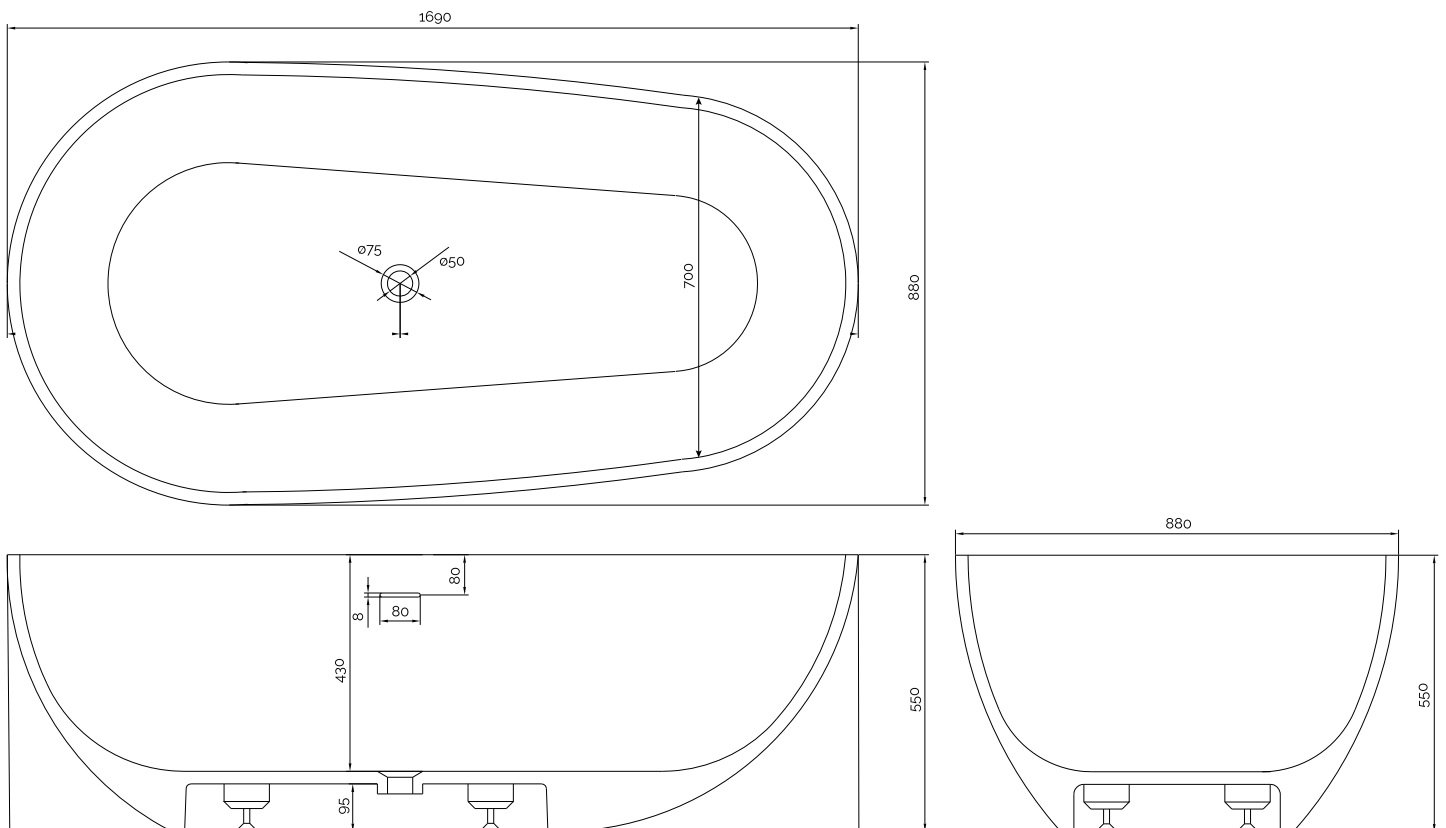

# Helsinki bathtub

SKU: 40030058

<b>Colour:</b>	Matte black/matte white
<b>Litre:</b>	300 overflow
<b>Size H/L/D:</b>	55cm / 169cm / 88cm
<b>Weight:</b>	165kg net

### Helsinki bathtub details:

Please note that there may be a tolerance of  $\pm 5$ mm as all products are hand sanded.