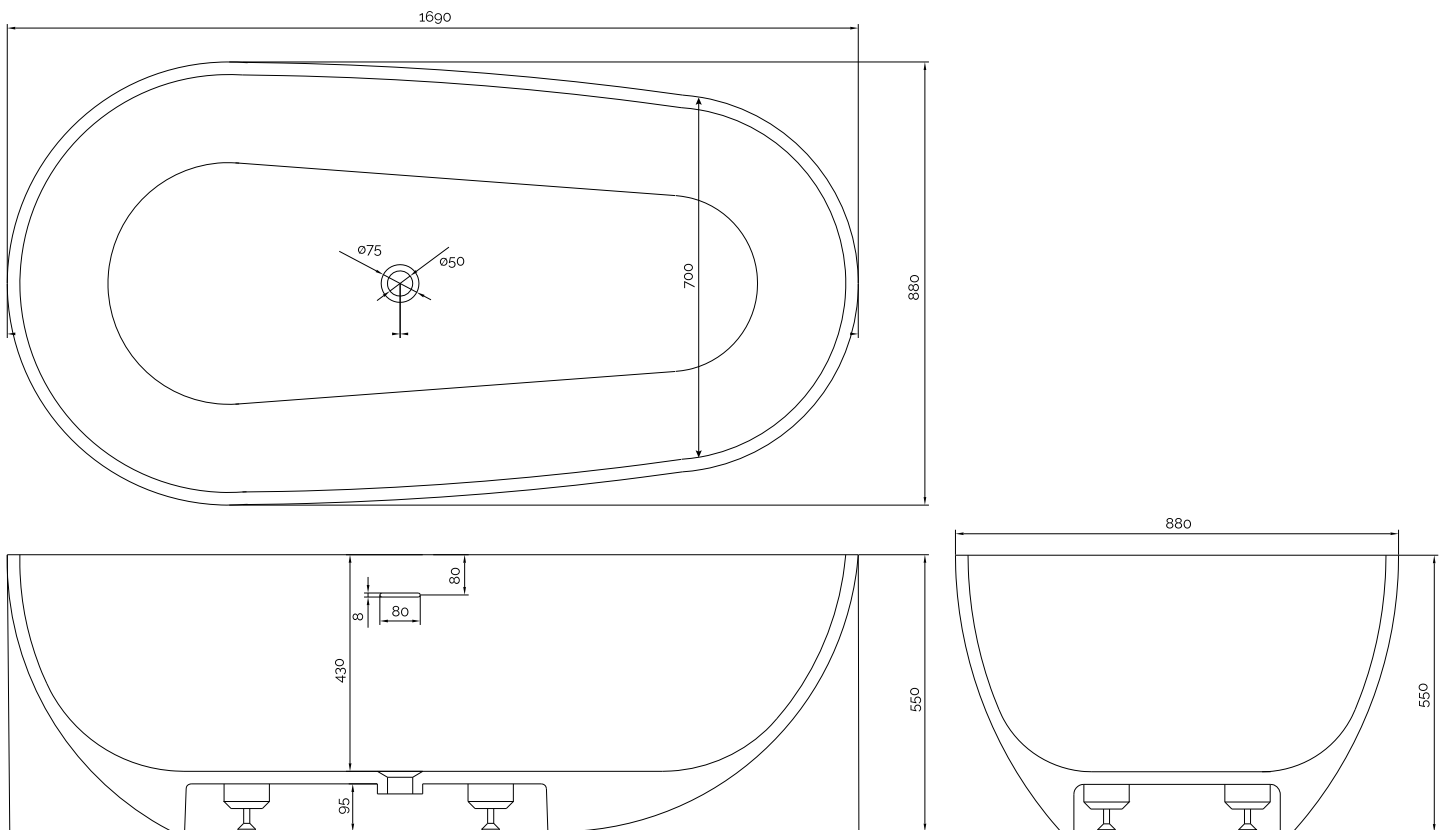

Copenhagen Bath

Bækkeskovvej
DK-2665 Vallensbæk Strand
CVR: DK32648622
Telefon: (+45) 3696 0747
contact@copenhagenbath.com
www.copenhagenbath.com

Helsinki bathtub

SKU: 40030058

Colour:

Litre:

300 overflow

Size:

55cm / 169cm / 88cm

Weight:

165kg net

Helsinki bathtub details:

Please note that there may be a tolerance of ± 5 mm as all products are hand sanded.